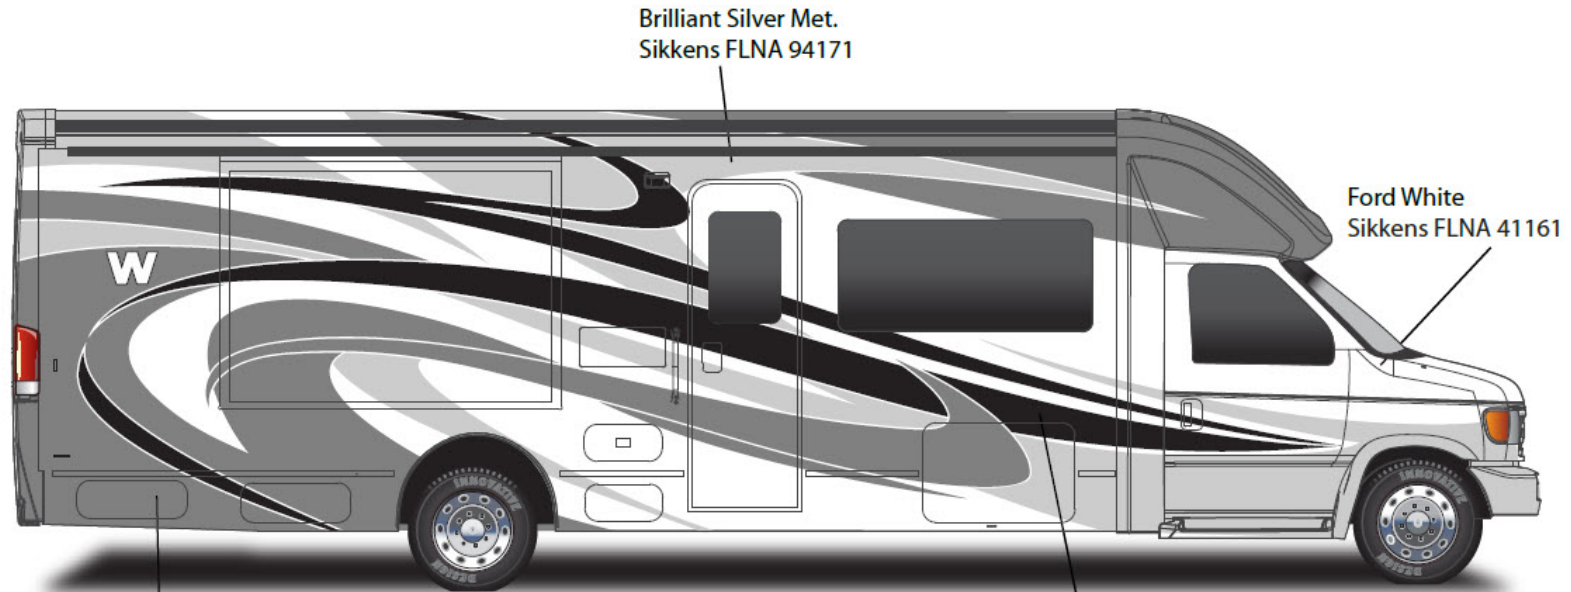

Aspect - Full Body Paint Option Code 24C/Silver Smoke

Painted by CDI*

Lt. Spiral Gray Met.
Sikkens FLNA 94341

Black Mist Met.
Sikkens FLNA 94194

*Full-Body Paint (FBP) is performed by CDI. For information or repair approval specific to CDI paint, excluding transportation damage, contact CDI directly at 641/585-5900.