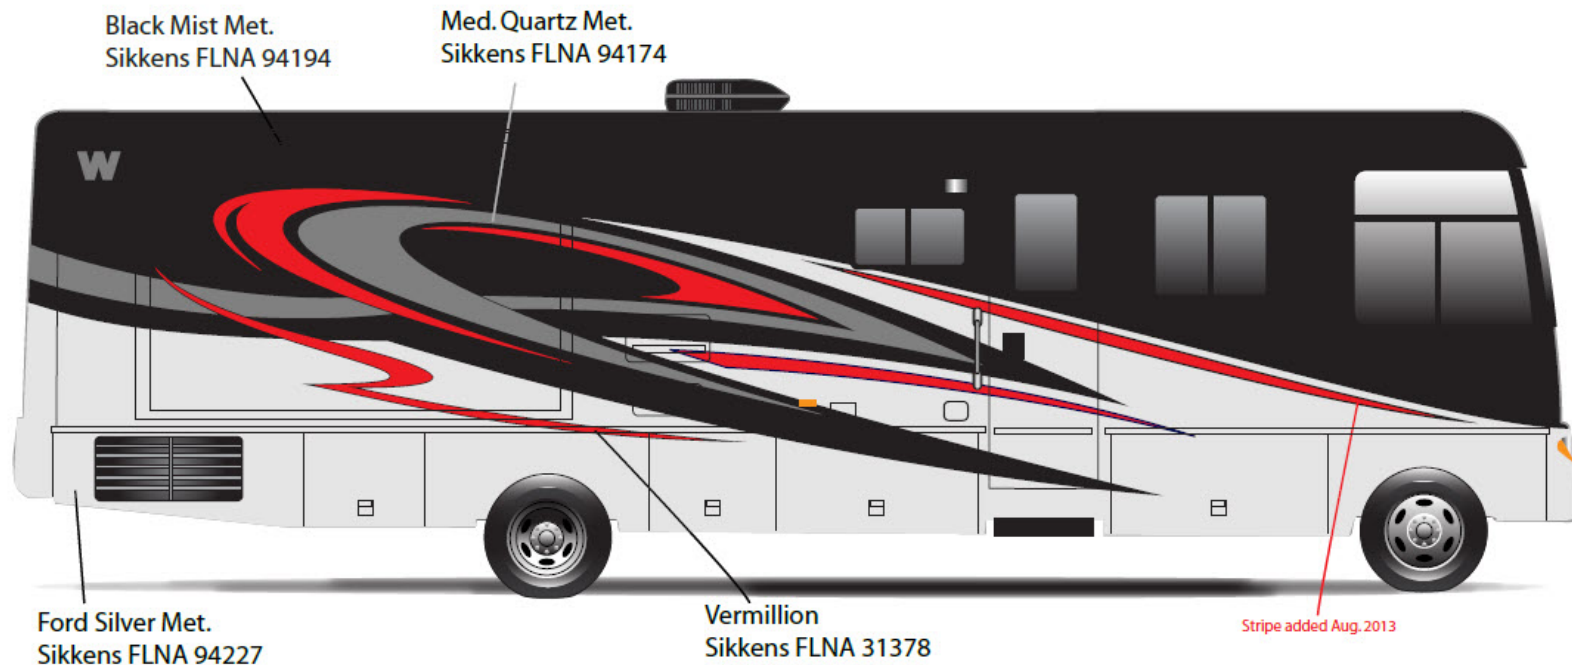

Adventurer - Full Body Paint Option Code 27A/Vermillion

Painted by CDI*