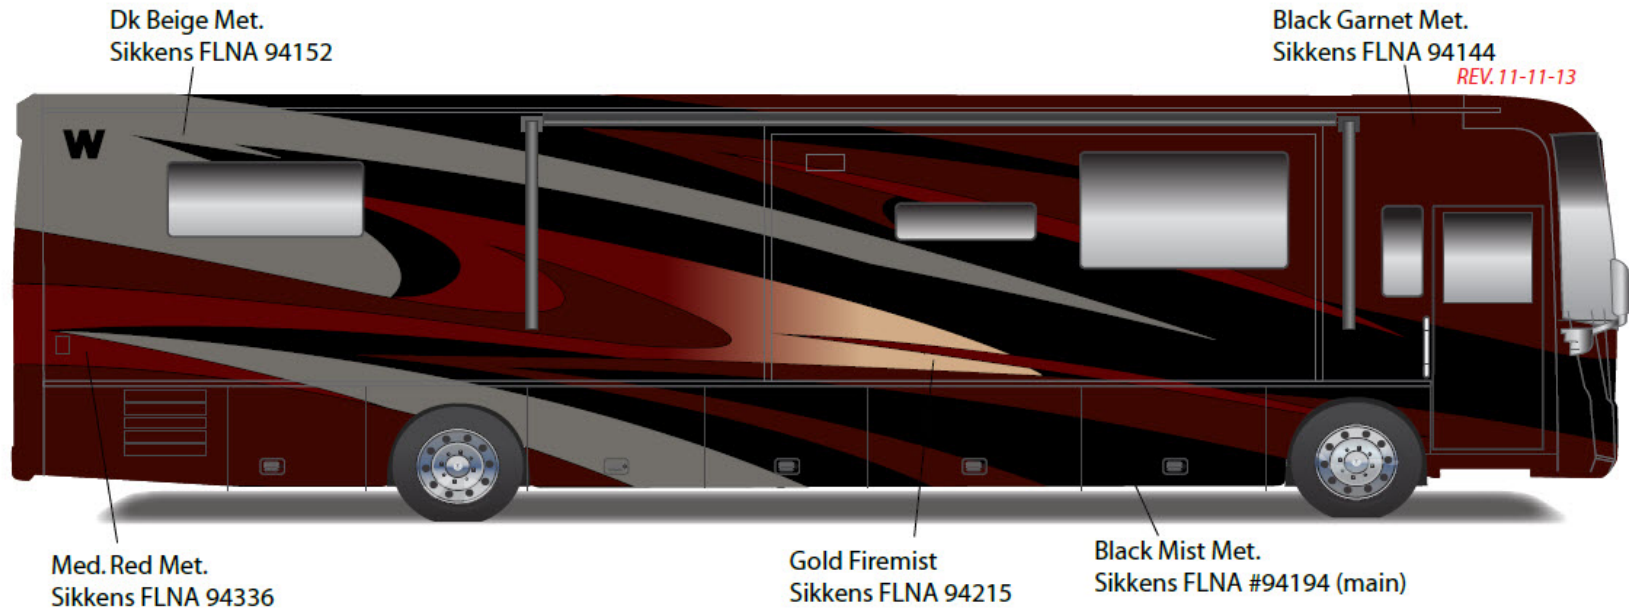

Tour - Full Body Paint Option Code 24L/Scarlet Night

Painted by CDI*

*Full-Body Paint (FBP) is performed by CDI. For information or repair approval specific to CDI paint, excluding transportation damage, contact CDI directly at 641/585-5900.