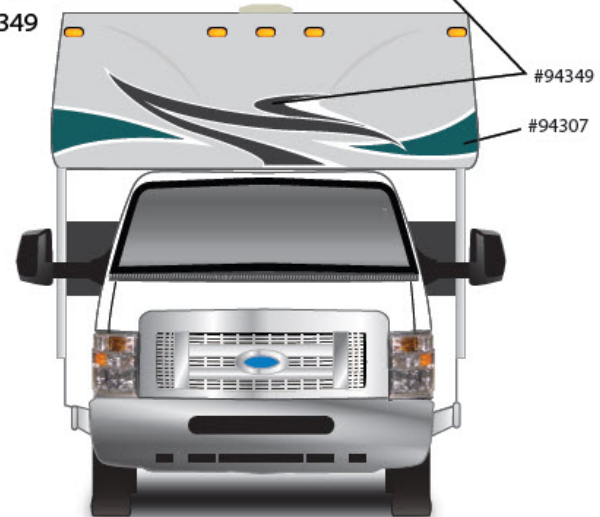

*Full-Body Paint (FBP) is performed by CDI. For information or repair approval specific to CDI paint, excluding transportation damage, contact CDI directly at 641/585-5900.