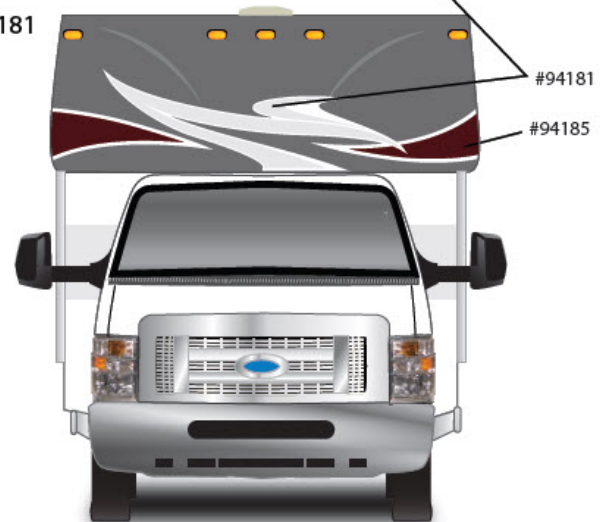

Access Premier – Full Body Paint Option Code 27A/Mahogany

Painted by CDI*

Dark Gray Met.
Sikkens FLNA 94204

Pearl Silver Met.
Sikkens FLNA 94181

Ford White
Sikkens FLNA 41161

*Full-Body Paint (FBP) is performed by CDI. For information or repair approval specific to CDI paint, excluding transportation damage, contact CDI directly at 641/585-5900.