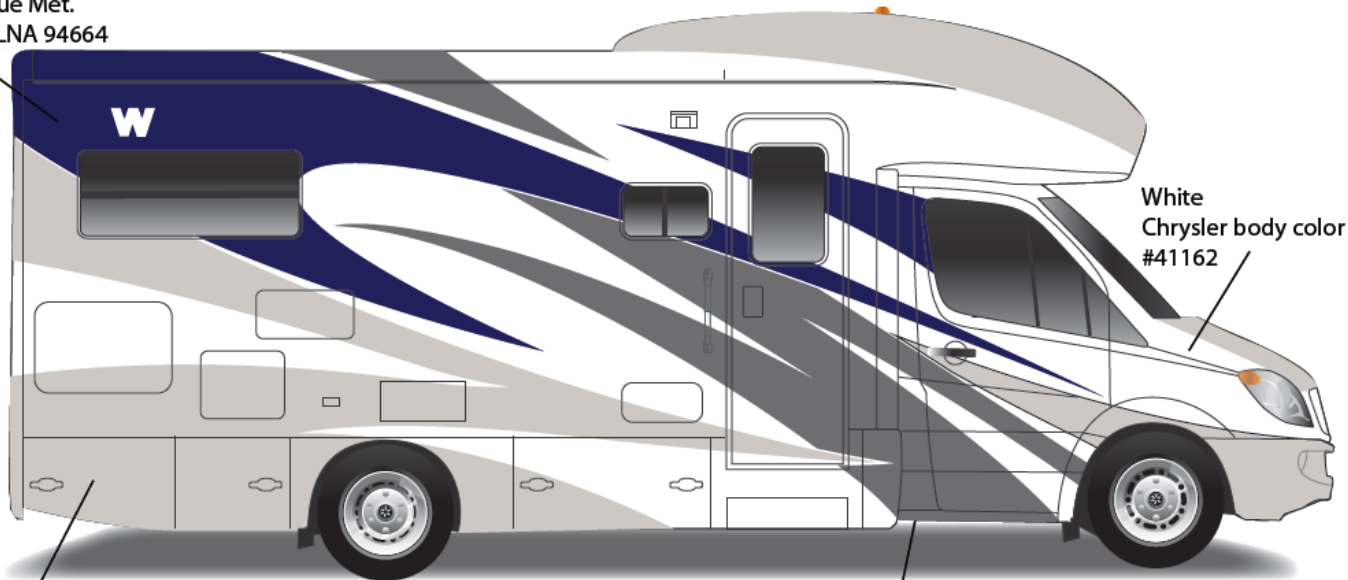

View - Full Body Paint Option Code 27A/Pacific

Painted by CDI*

Biarritz Blue Met.
Sikkens FLNA 94664

White
Chrysler body color
#41162

Cinza Colima Met.
Sikkens FLNA 94289