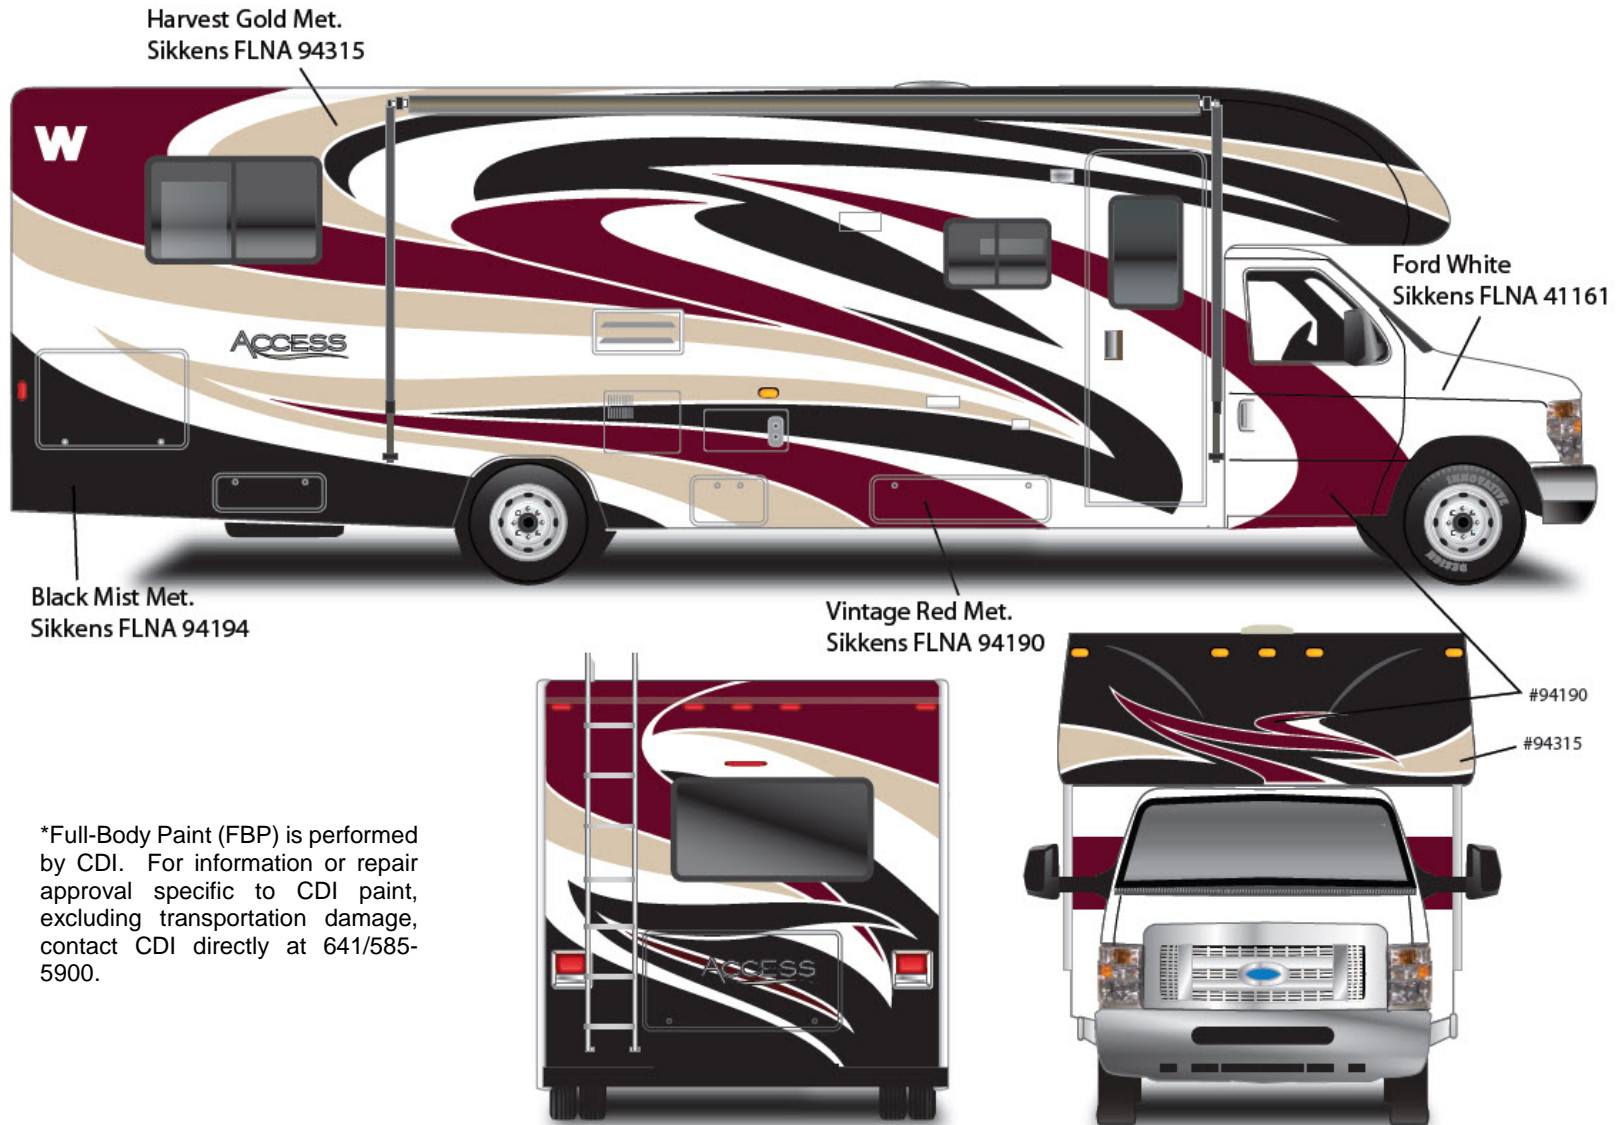

Graphics

Stormy Gray Metallic – 465647

Silver Metallic – 357927

Black Metallic – DM358K

Gunmetal Metallic – 995037

Access Premier – Full Body Paint Option Code 24B/Vintage

Painted by CDI*

*Full-Body Paint (FBP) is performed by CDI. For information or repair approval specific to CDI paint, excluding transportation damage, contact CDI directly at 641/585-5900.