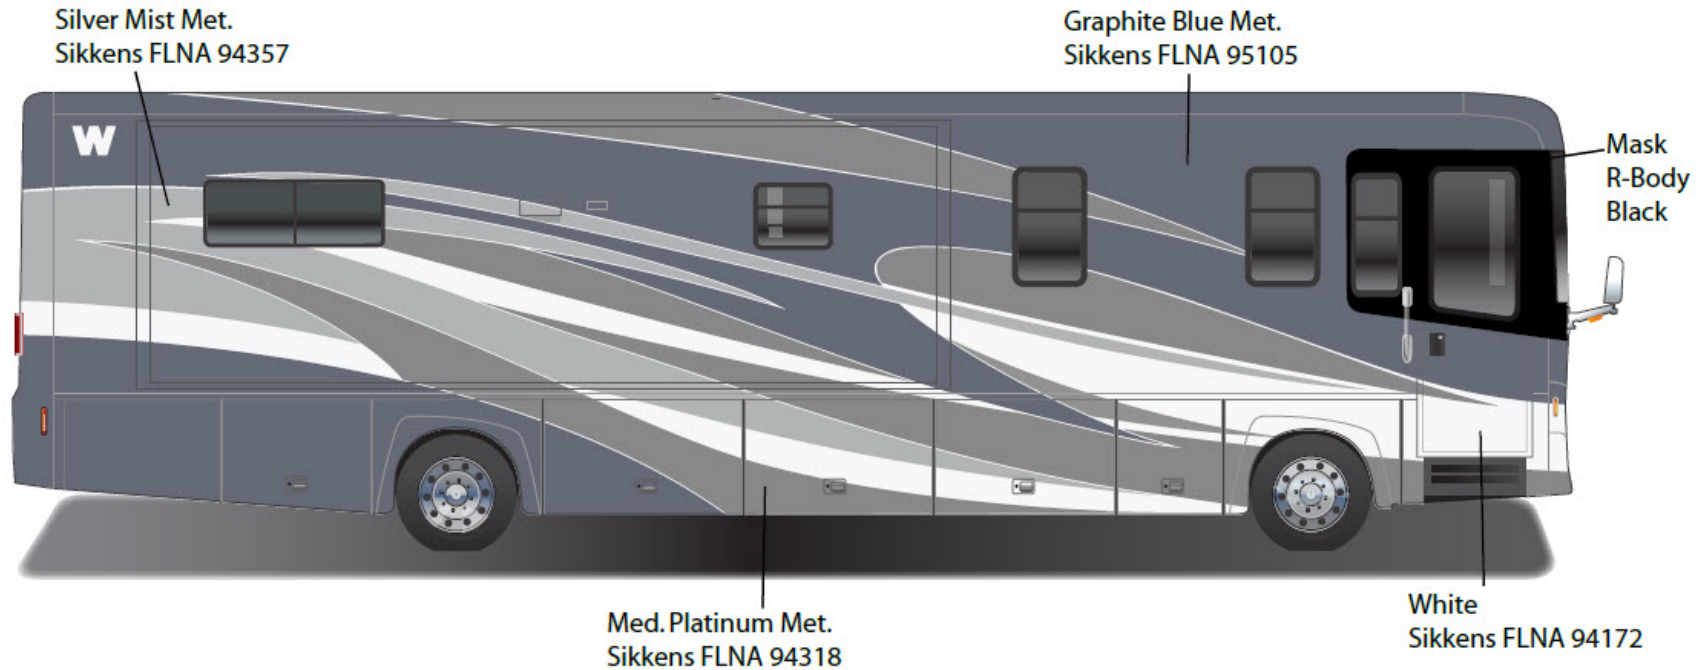

Journey - Full Body Paint Option Code 24H/Cool Graphite

Painted by CDI*