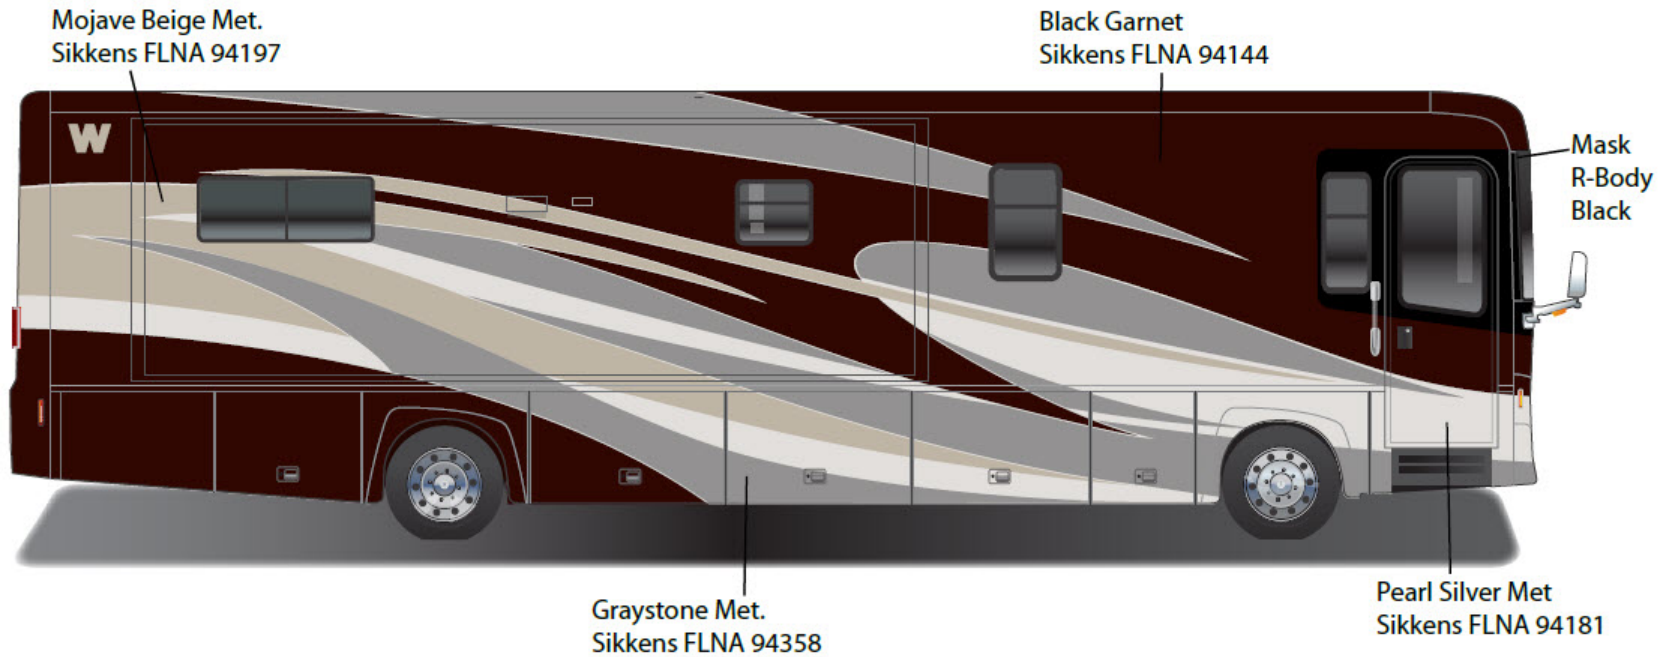

Journey - Full Body Paint Option Code 24B/Garnet

Painted by CDI*