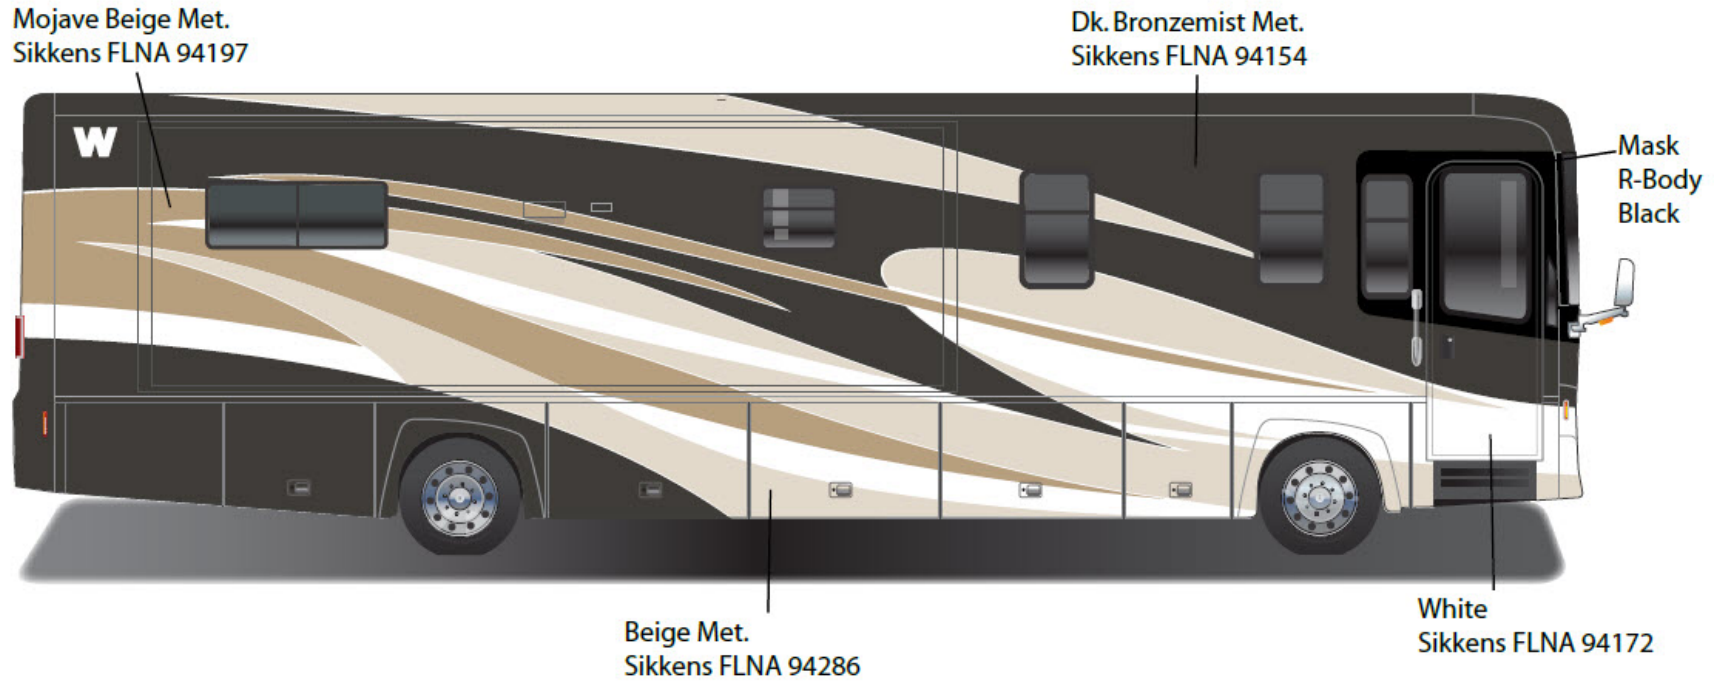

Journey - Full Body Paint Option Code 92A/Bronze

Painted by CDI*