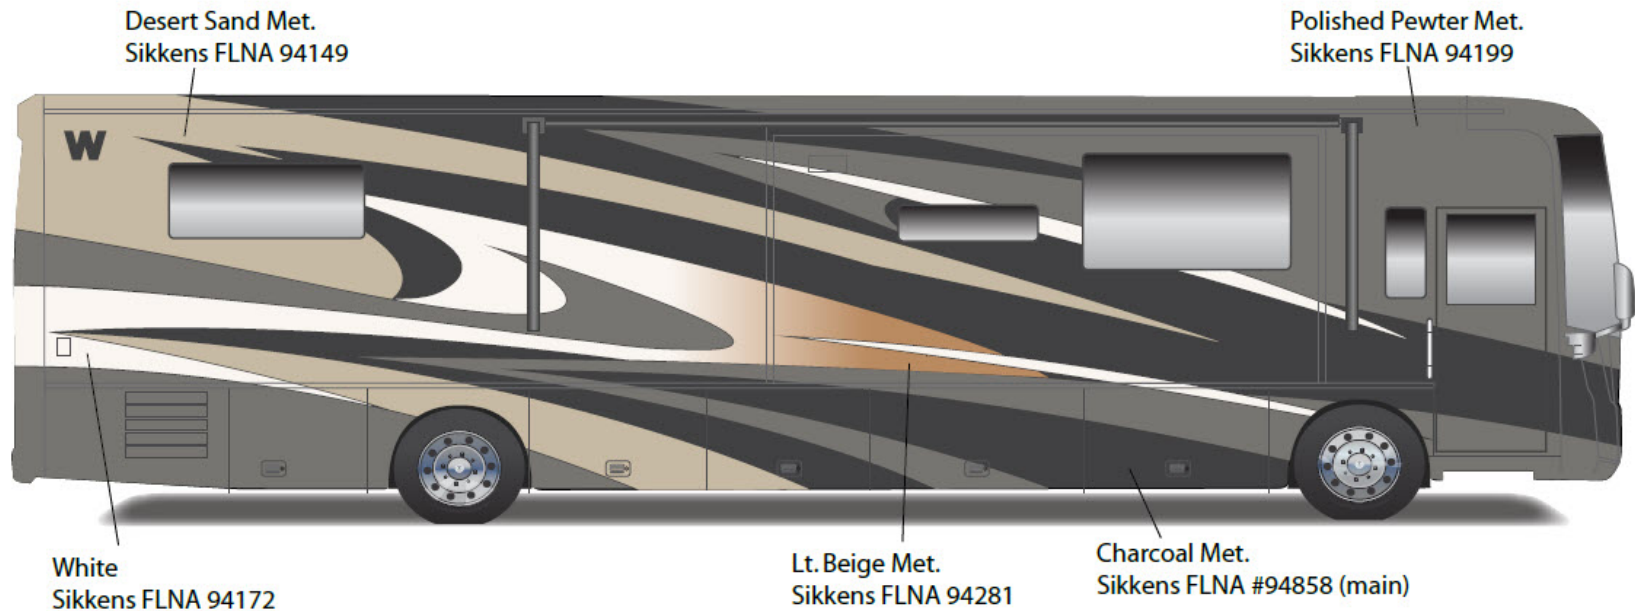

Tour - Full Body Paint Option Code 24C/Polished Pewter

Painted by CDI*