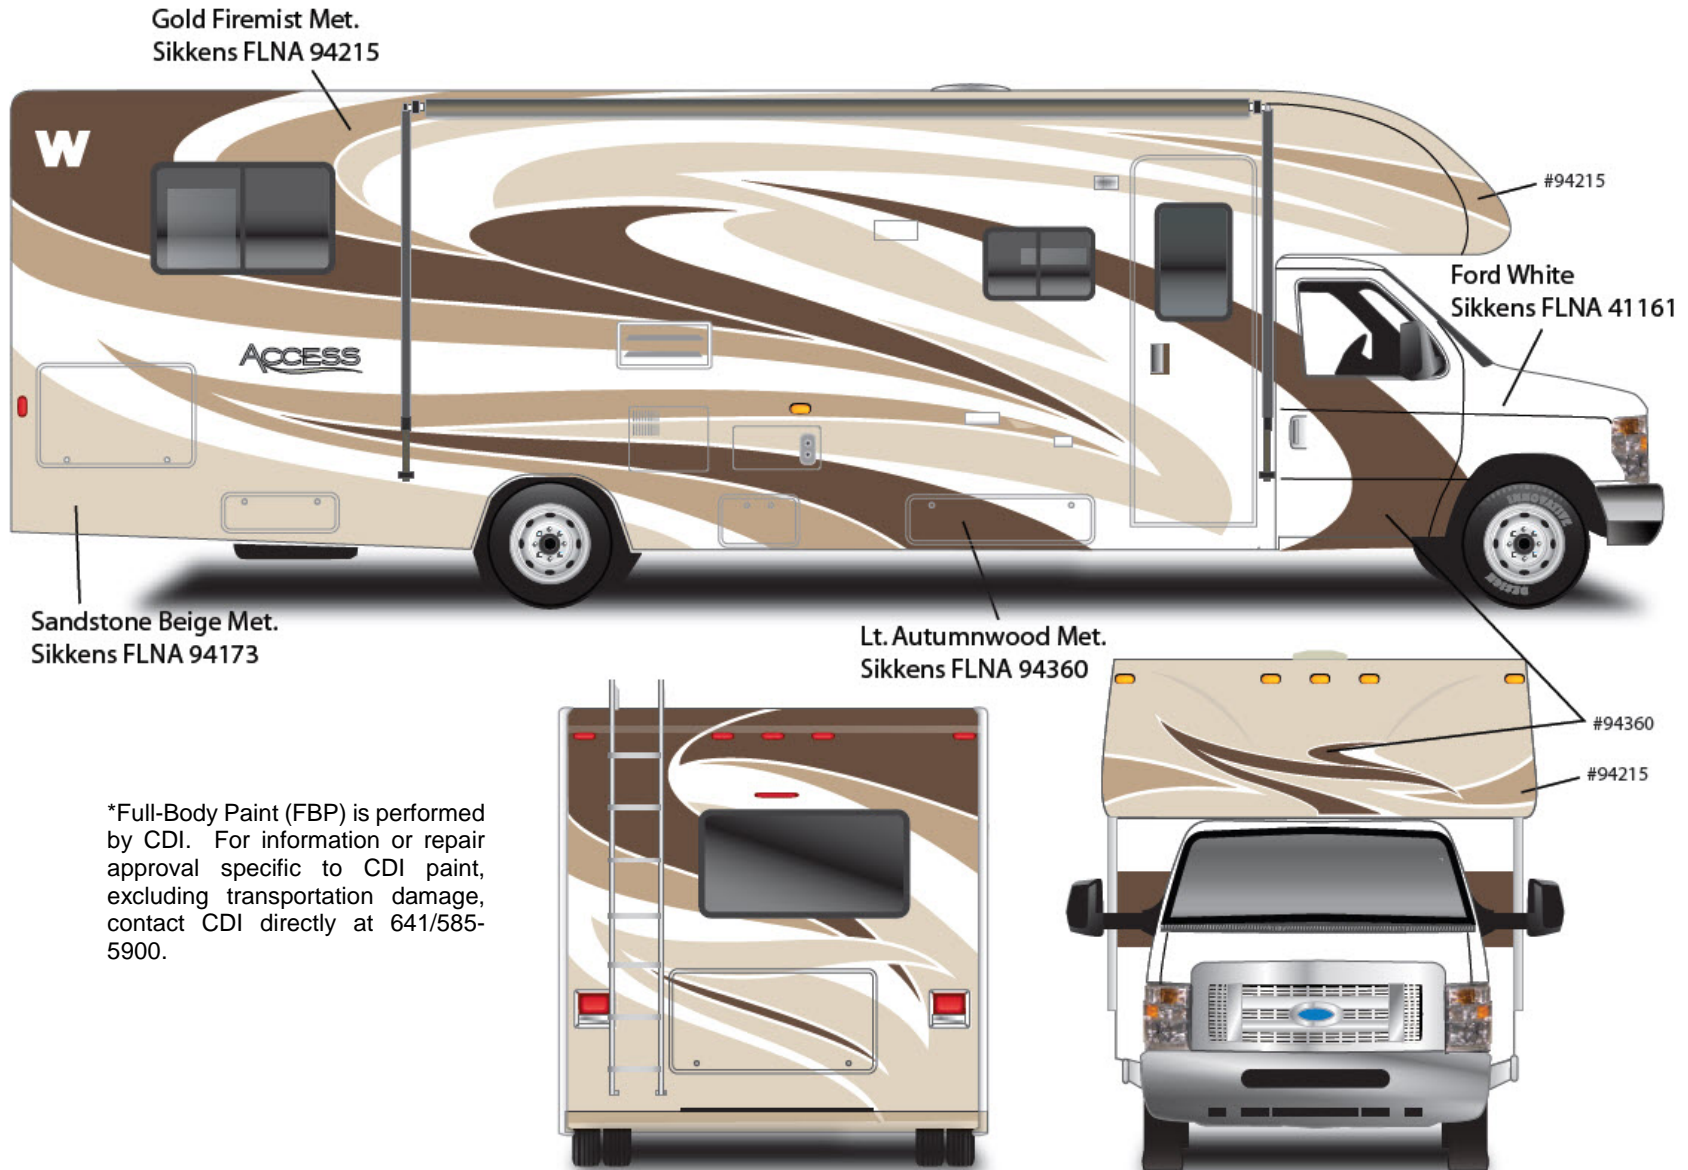

Access Premier – Full Body Paint Option Code 92A/Sandstone

Painted by CDI*

*Full-Body Paint (FBP) is performed by CDI. For information or repair approval specific to CDI paint, excluding transportation damage, contact CDI directly at 641/585-5900.