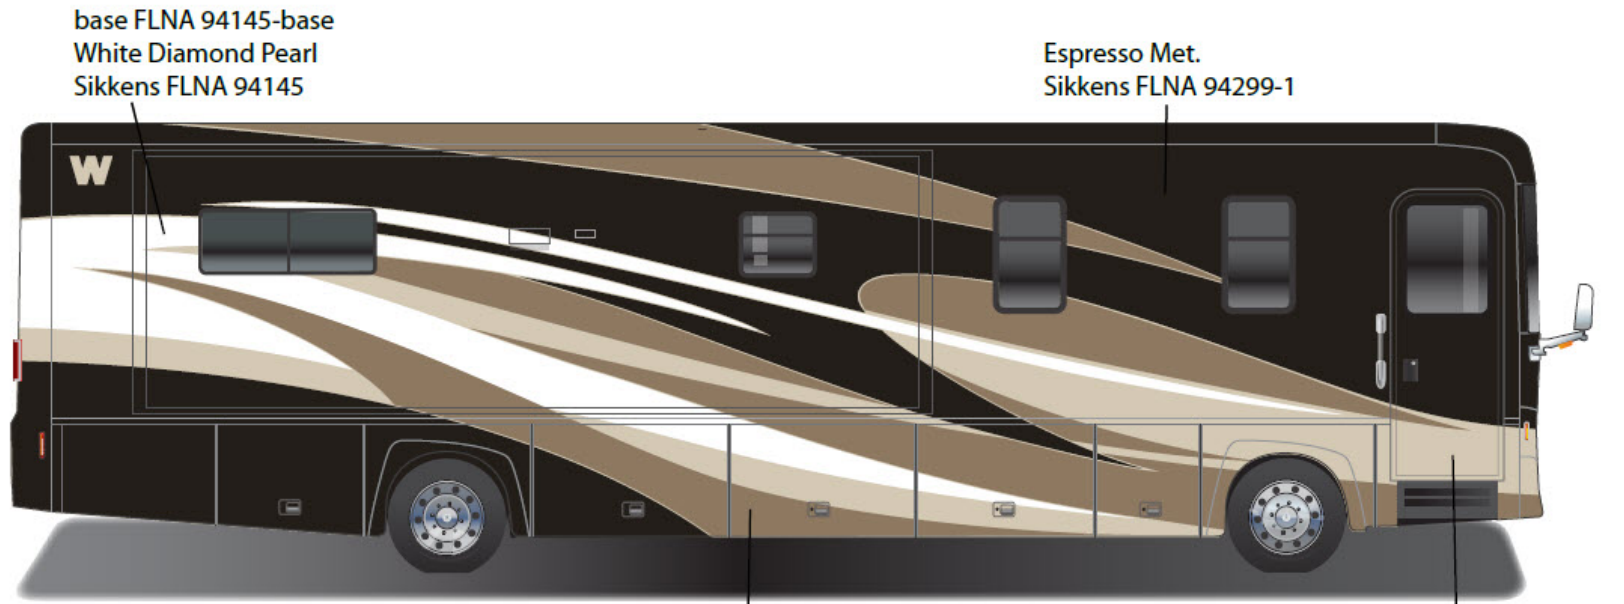

Journey - Full Body Paint Option Code 24C/Java

Painted by CDI*

base FLNA 94145-base
White Diamond Pearl
Sikkens FLNA 94145

Espresso Met.
Sikkens FLNA 94299-1

Mojave Beige Met.
Sikkens FLNA 94272

Metallic Gold
Sikkens FLNA 93564

*Full-Body Paint (FBP) is performed by CDI. For information or repair approval specific to CDI paint, excluding transportation damage, contact CDI directly at 641/585-5900.