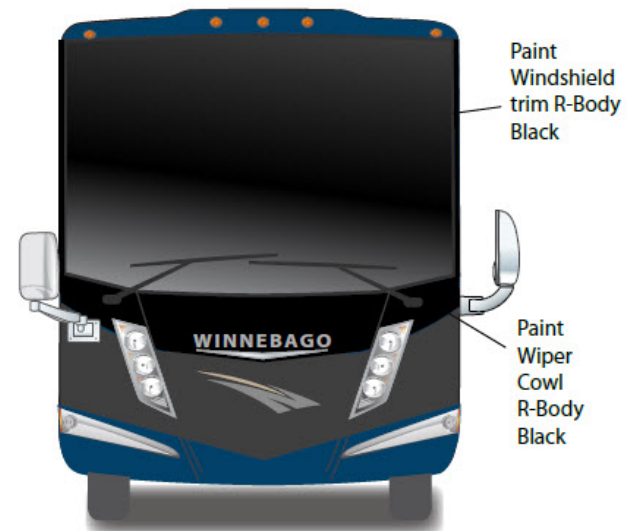

*Full-Body Paint (FBP) is performed by CDI. For information or repair approval specific to CDI paint, excluding transportation damage, contact CDI directly at 641/585-5900.