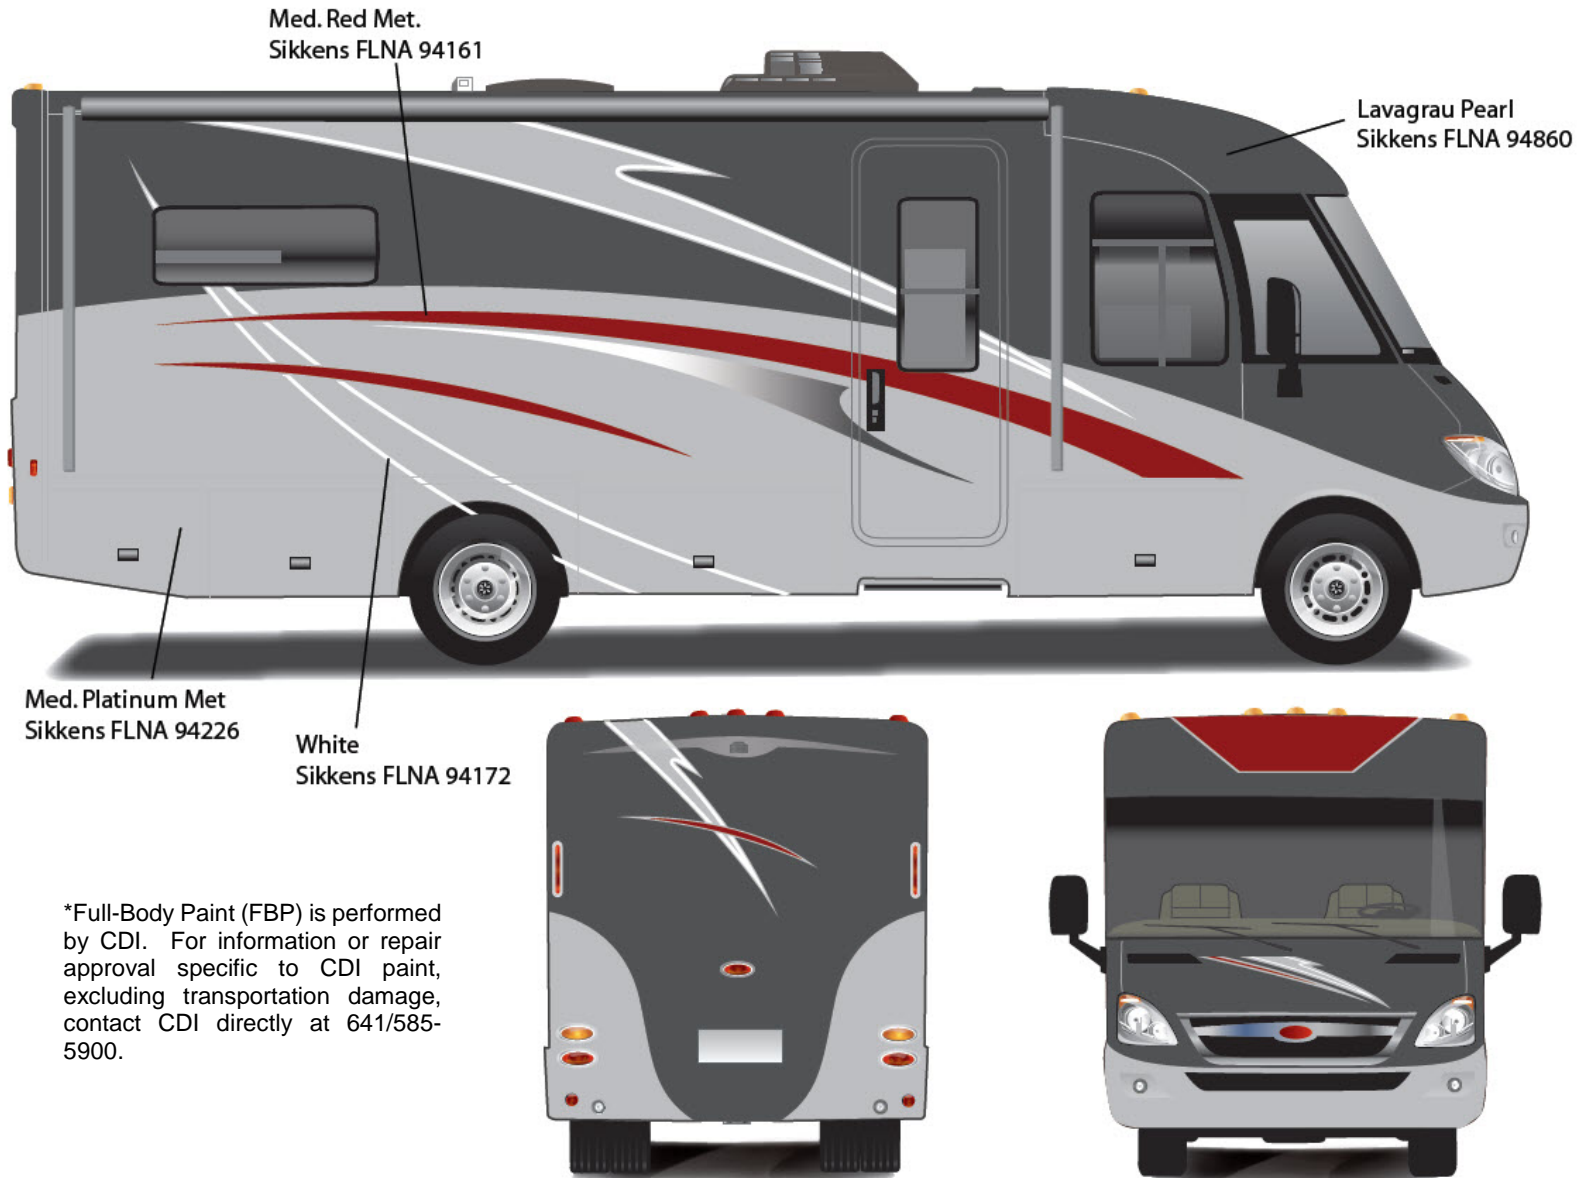

Via - Full Body Paint Option Code 24L/Stormy Gray

Painted by CDI*

*Full-Body Paint (FBP) is performed by CDI. For information or repair approval specific to CDI paint, excluding transportation damage, contact CDI directly at 641/585-5900.