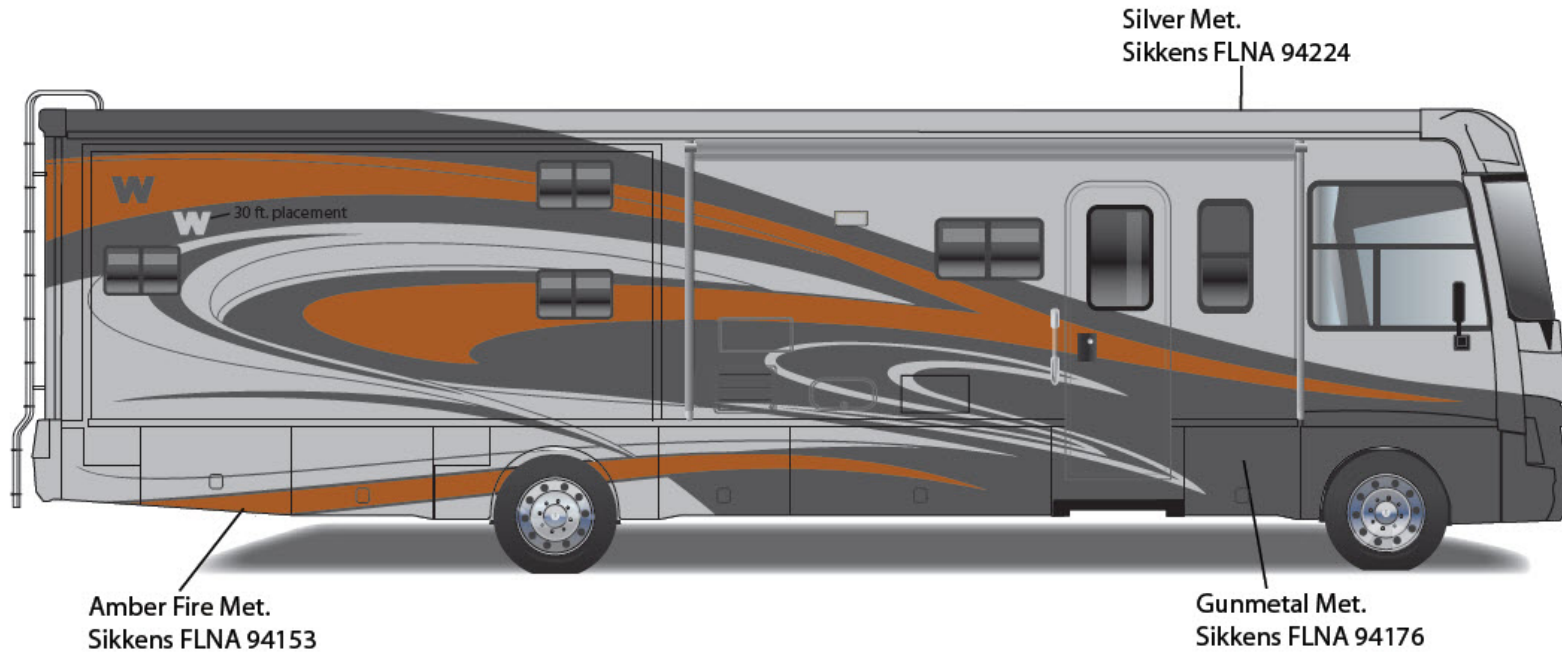

Sightseer - Full Body Paint Option Code 24C/Hot Iron

Painted by CDI*