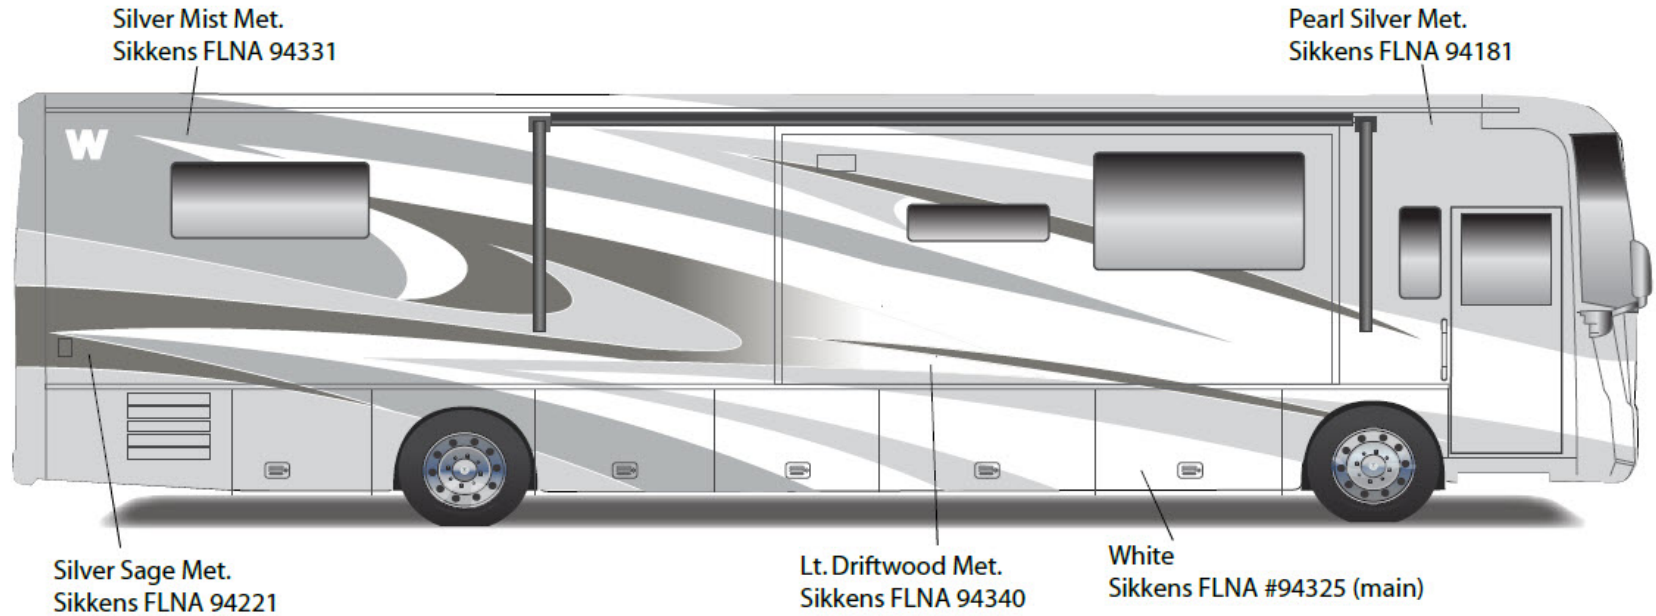

Tour - Full Body Paint Option Code 24B/Pearl

Painted by CDI*