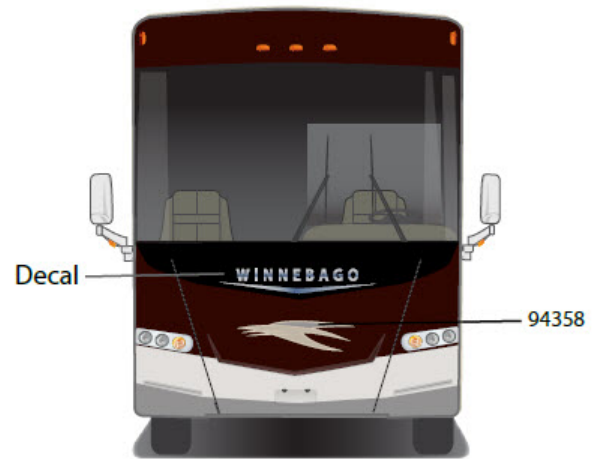

*Full-Body Paint (FBP) is performed by CDI. For information or repair approval specific to CDI paint, excluding transportation damage, contact CDI directly at 641/585-5900.