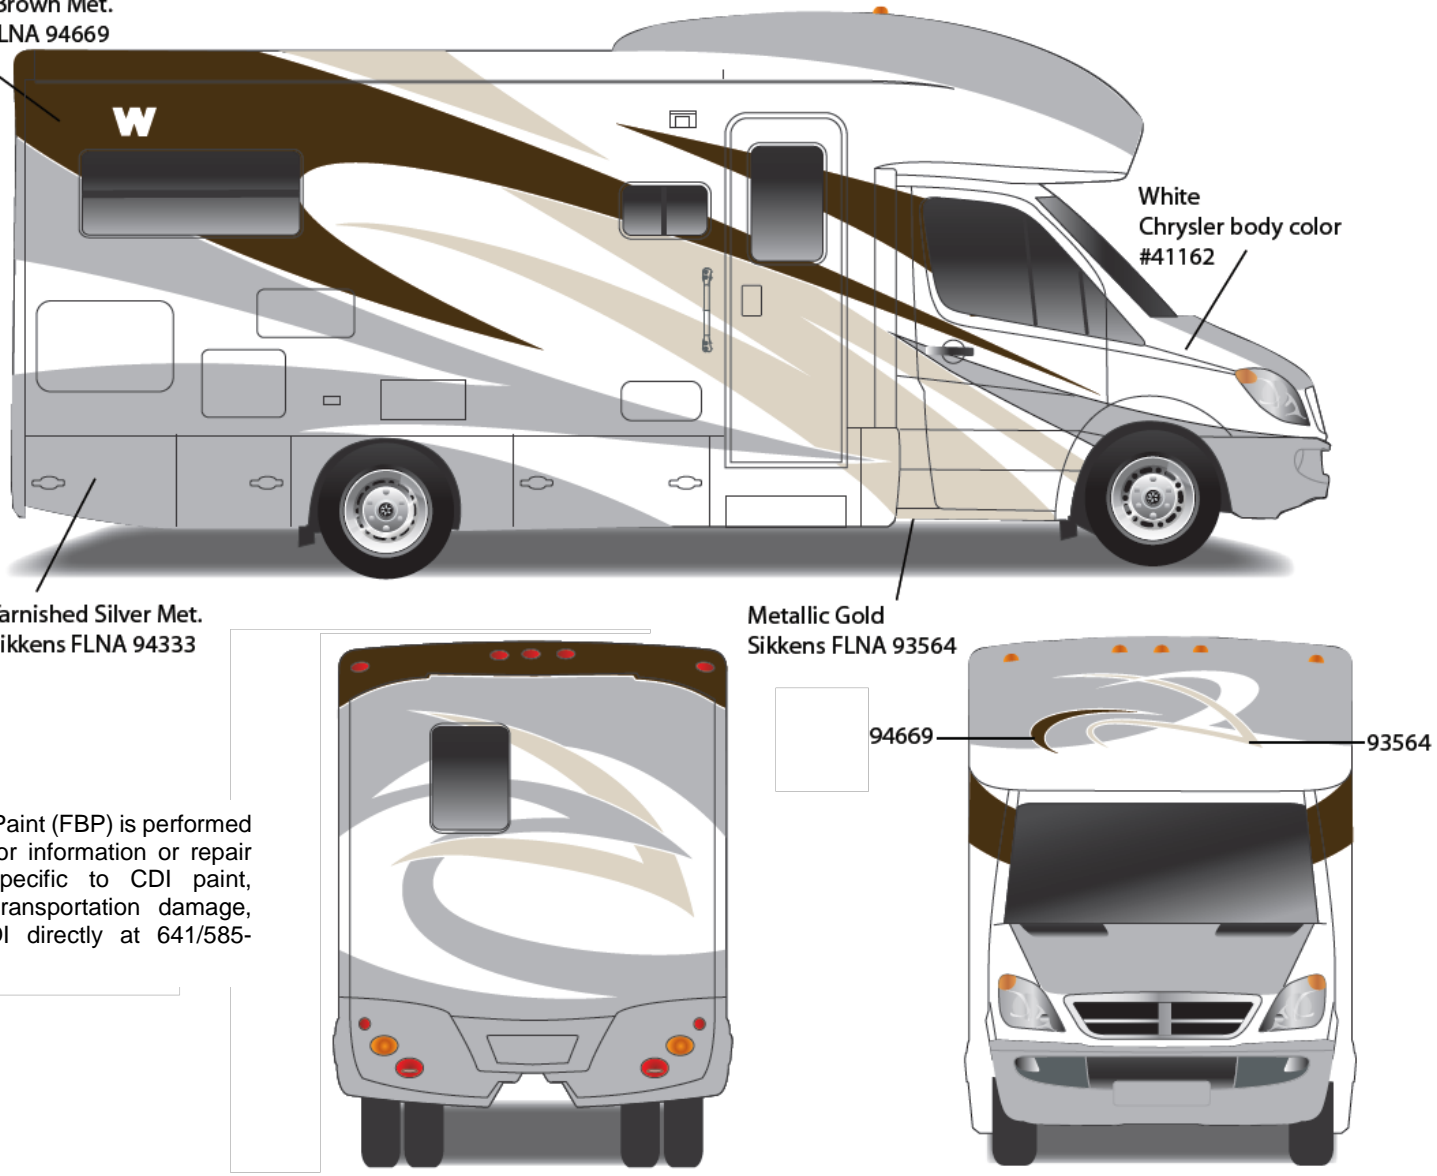

View - Full Body Paint Option Code 24C/Mineral

Painted by CDI*

Medium Brown Met.
Sikkens FLNA 94669

White
Chrysler body color
#41162

Tarnished Silver Met.
Sikkens FLNA 94333

Metallic Gold
Sikkens FLNA 93564

*Full-Body Paint (FBP) is performed by CDI. For information or repair approval specific to CDI paint, excluding transportation damage, contact CDI directly at 641/585-5900.