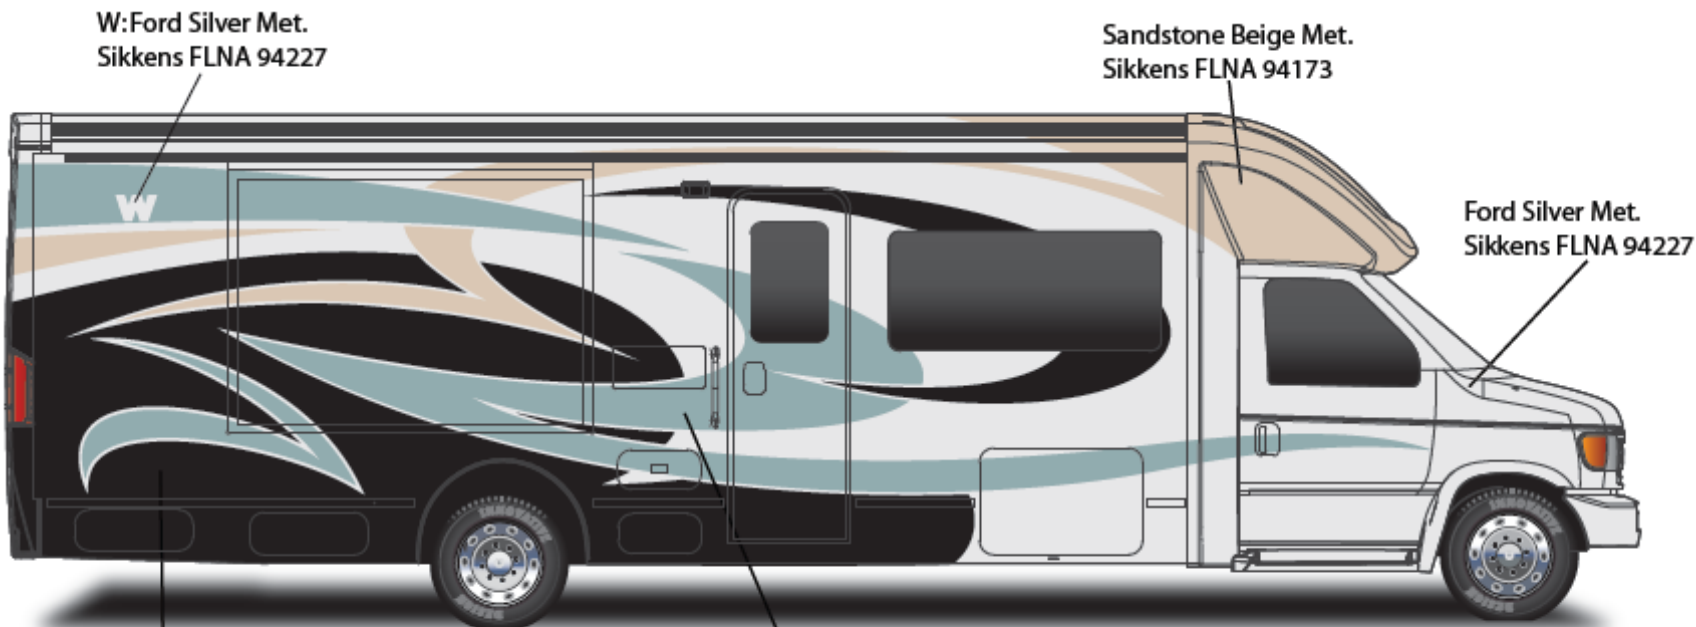

**2010 Aspect
Malchite**

2010 SIGHTSEER

26F

Main Body Color

Bright White – B8951

Lower Body

Ford Silver Metallic – P7444

Upper Body