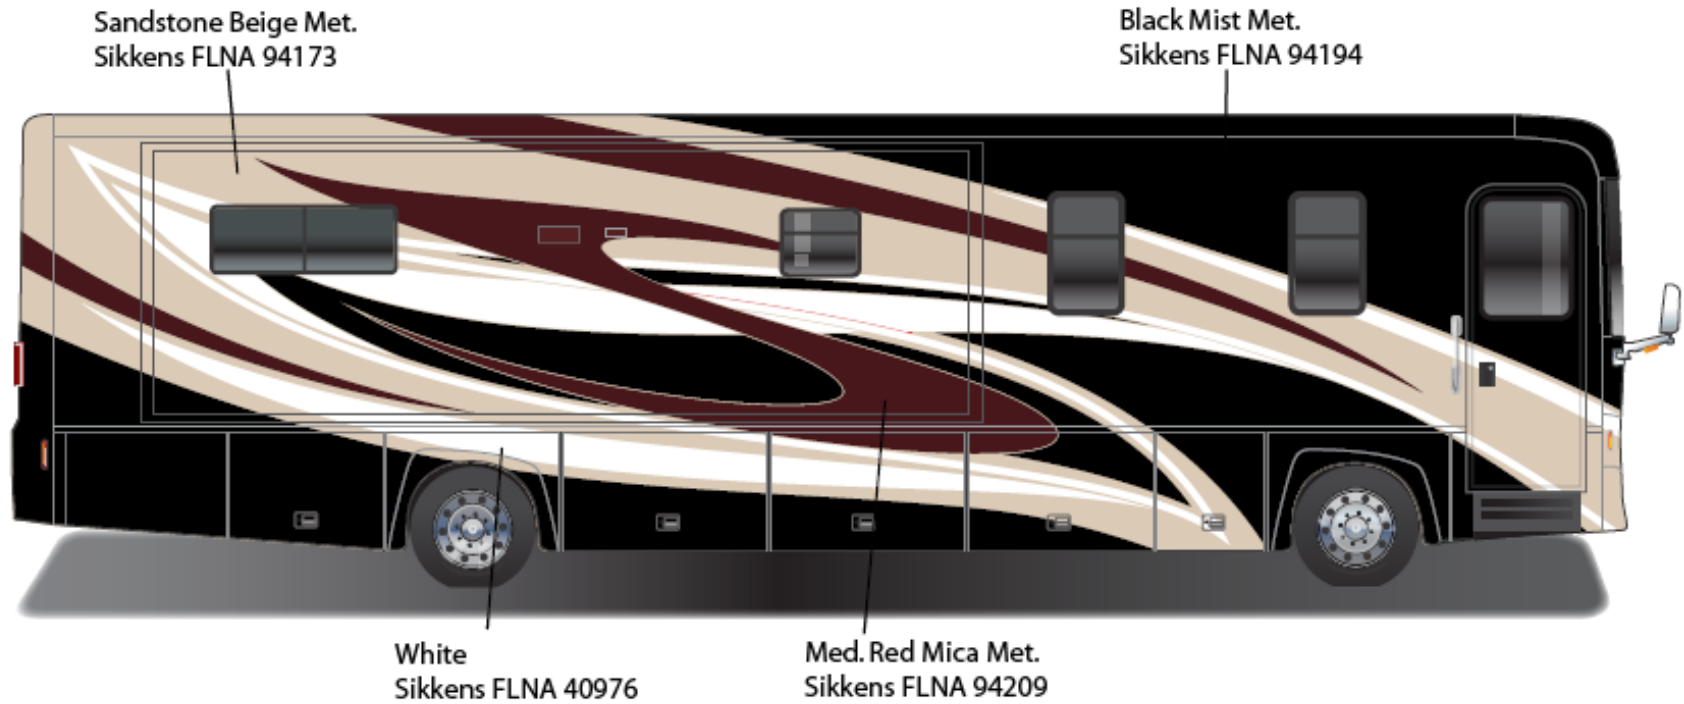

2010 JOURNEY & JOURNEY EXPRESS w/FULL BODY PAINT PACKAGE 24L – painted by CDI

2010 JOURNEY
Red Mica