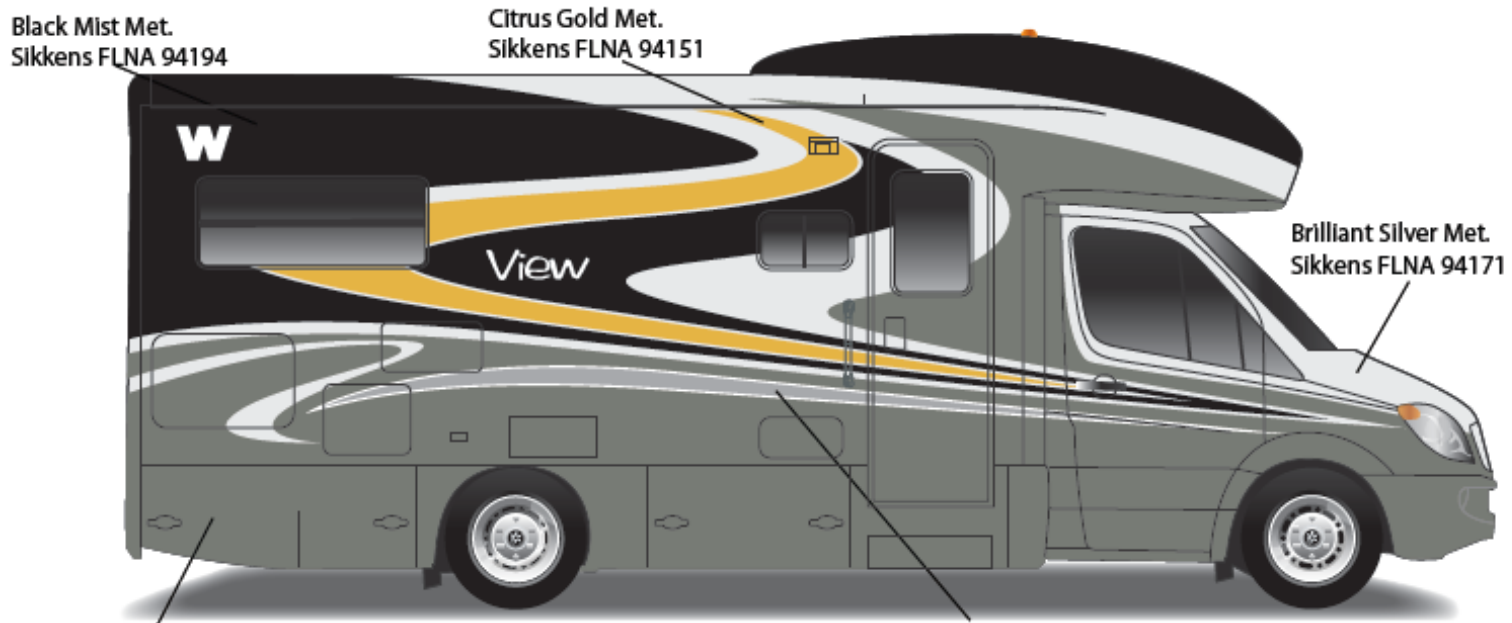

2010 VIEW w/FULL BODY PAINT PACKAGE 24L – *Painted by CDI*

2010 View
Gold Platinum
Silver Cab