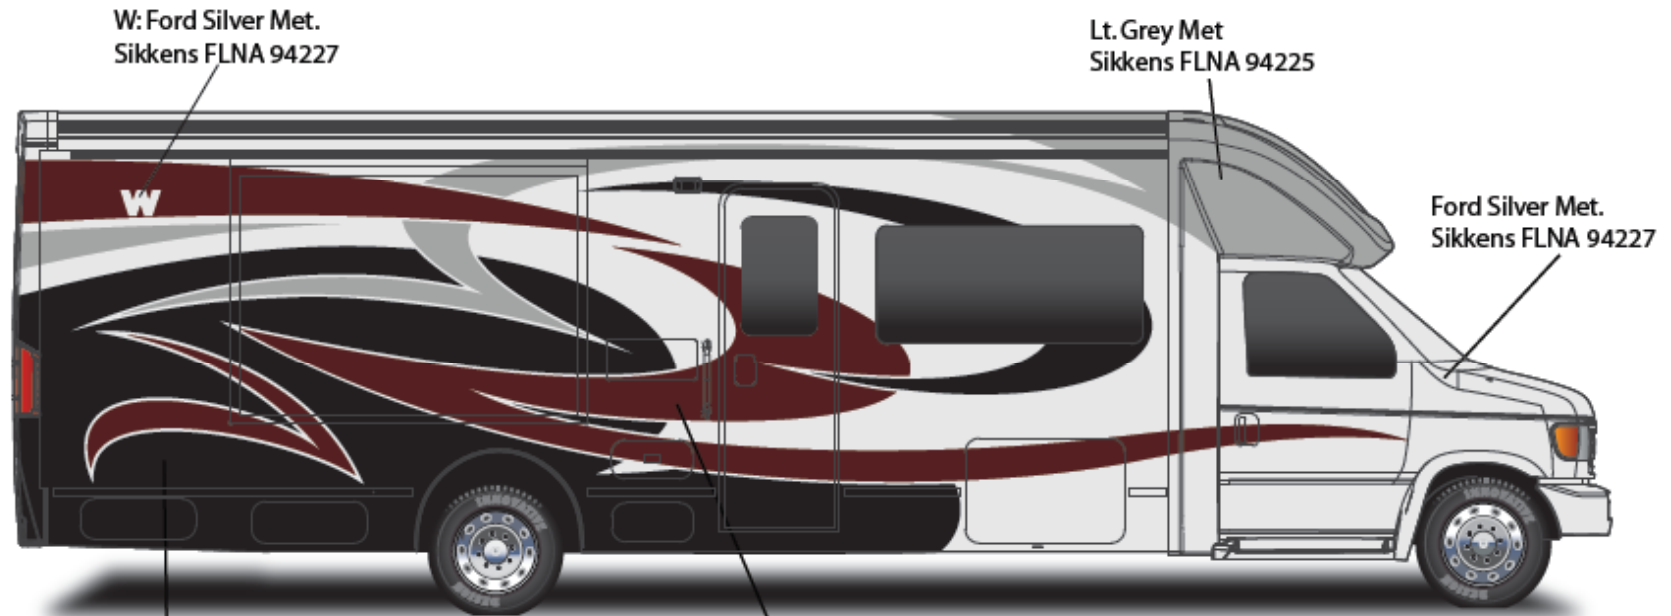

2010 ASPECT w/FULL BODY PAINT PACKAGE 24C – painted by CDI

Black Mist Met.
Sikkens FLNA 94194

Med. Garnet Red Met.
Sikkens FLNA 94175

**2010 Aspect
Garnet**