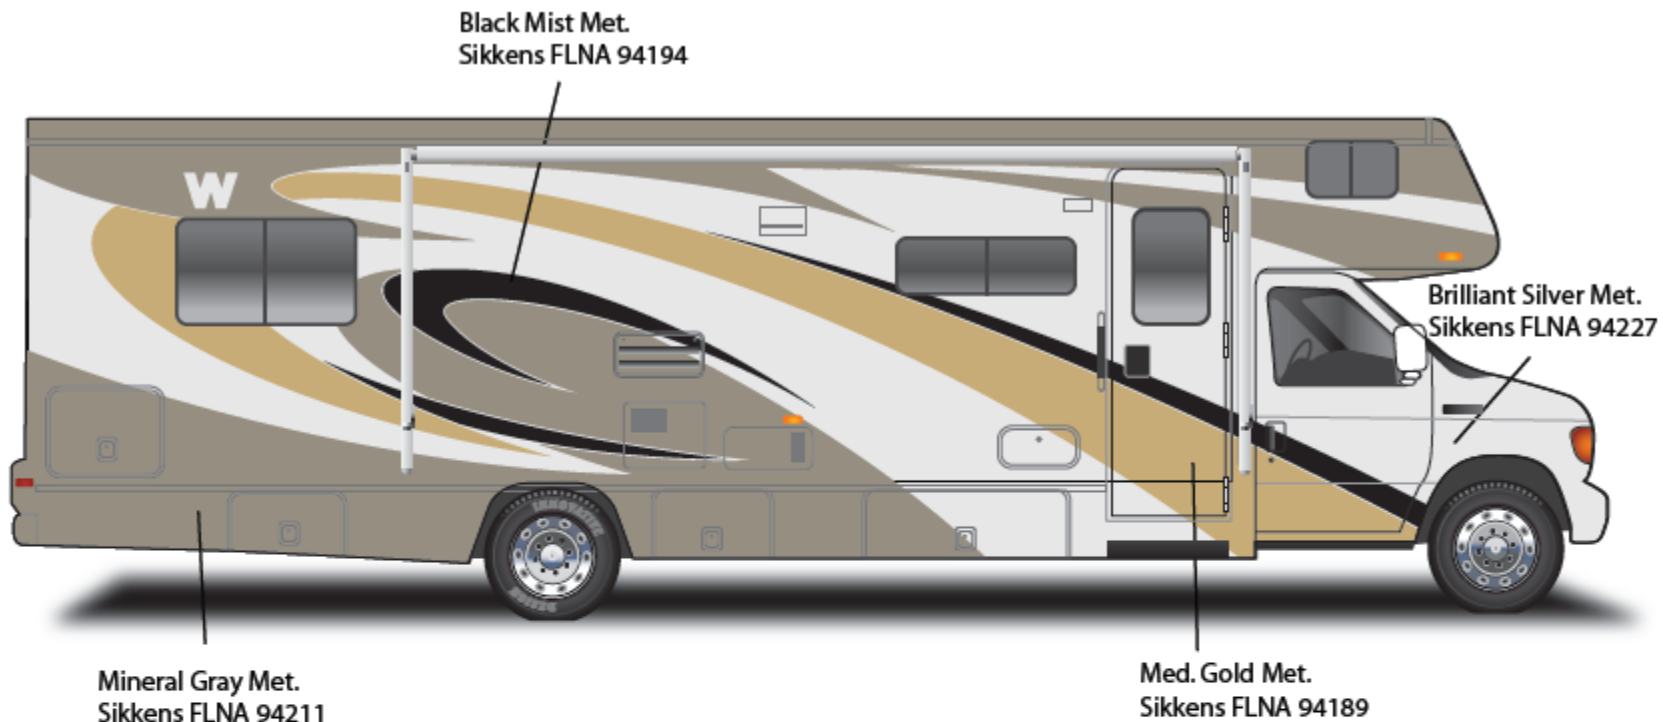

2010 OUTLOOK w/FULL BODY PAINT PACKAGE 27A – *Painted by CDI*

2010 Outlook
Stone Fence