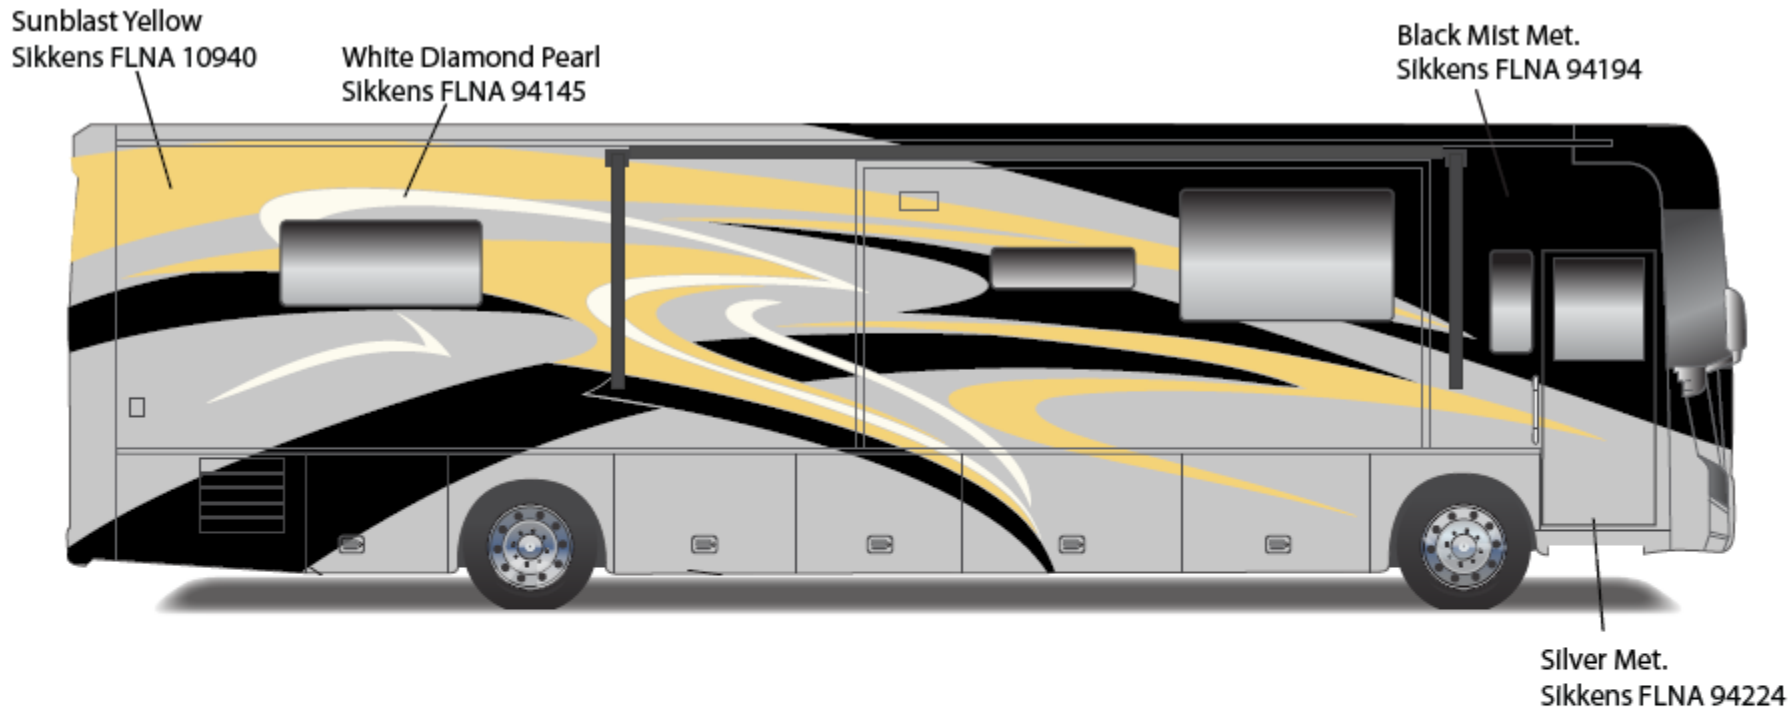

Med. Platinum Met.
Sikkens FLNA 94226

Dk. Gray Mica
Sikkens FLNA 94150

2010 TOUR
Dark Gray Mica

2010 TOUR w/FULL BODY PAINT PACKAGE 24H – painted by CDI

2010 TOUR
Kalahari Gold

2010 TOUR w/FULL BODY PAINT PACKAGE 24L – *Painted by CDI*