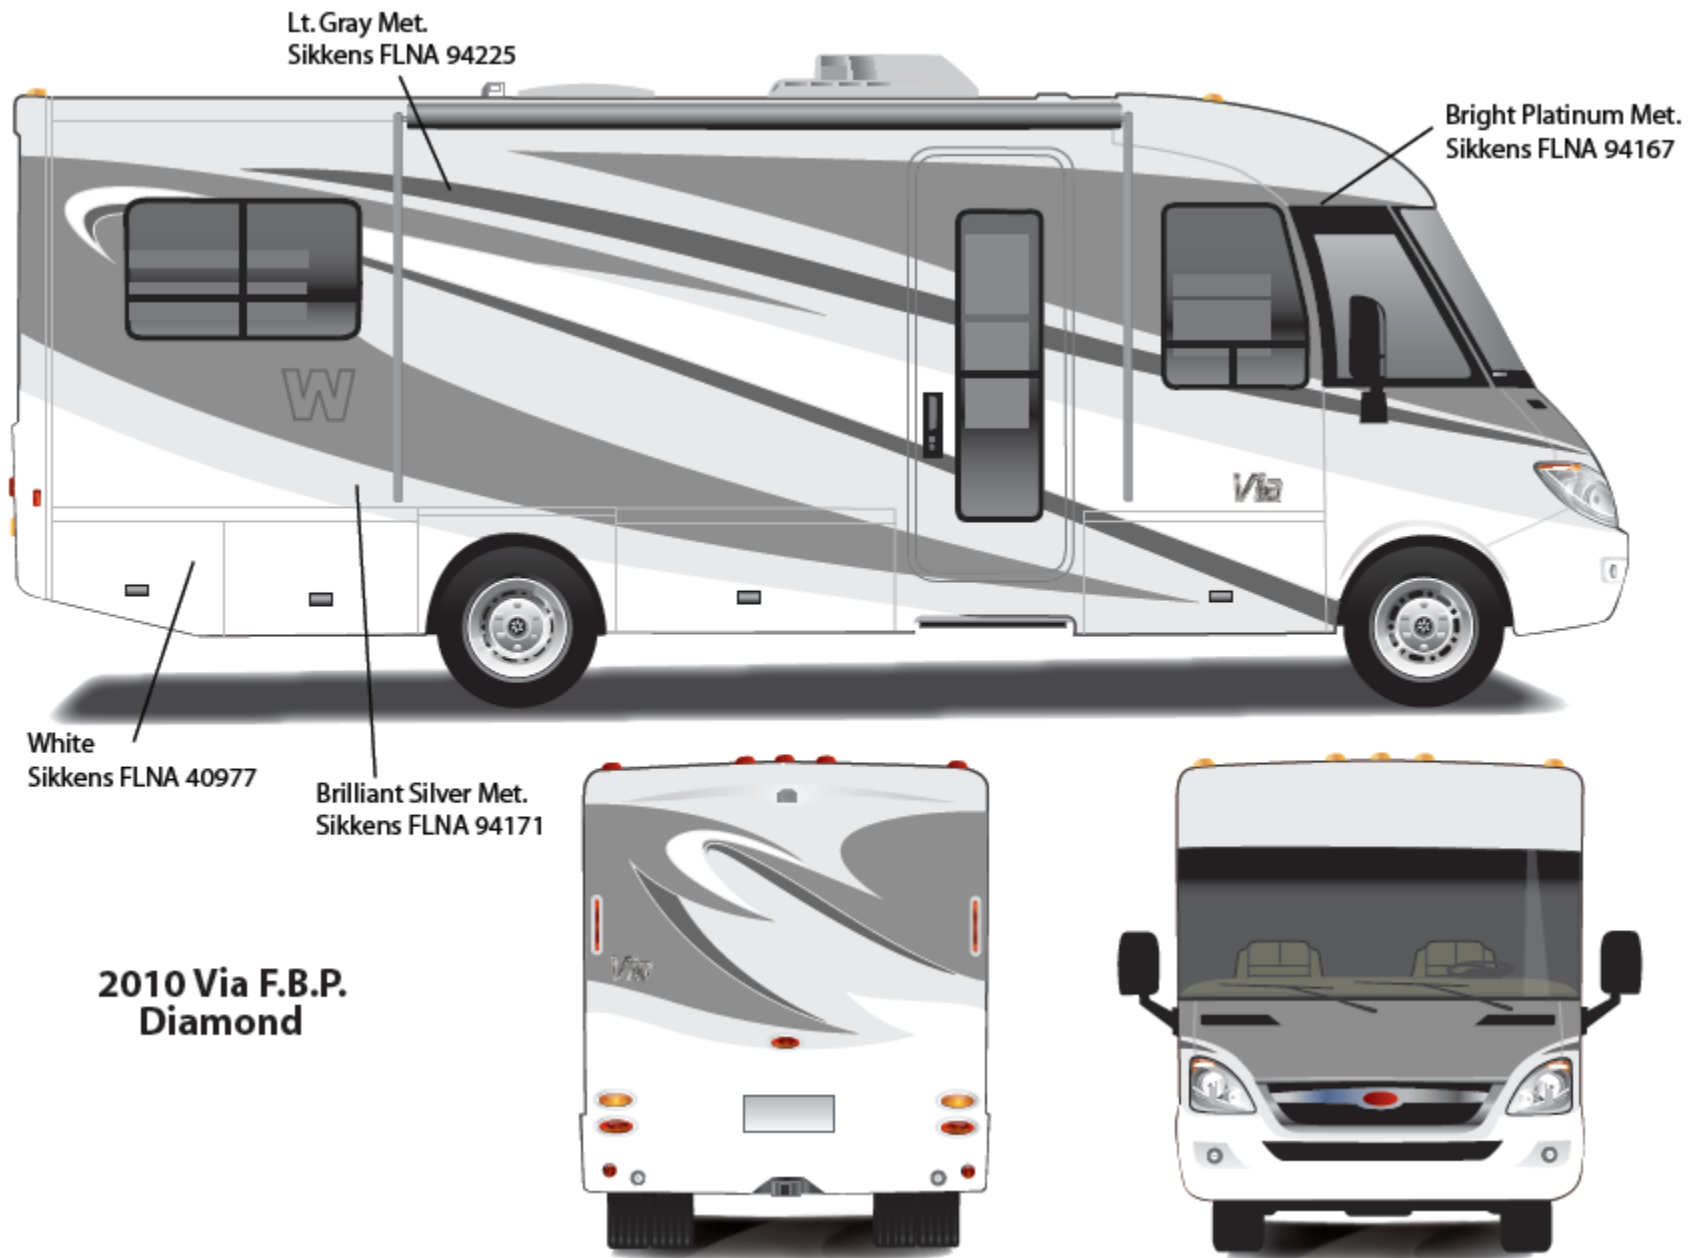

2010 VIA w/FULL BODY PAINT PACKAGE 27A – painted by CDI