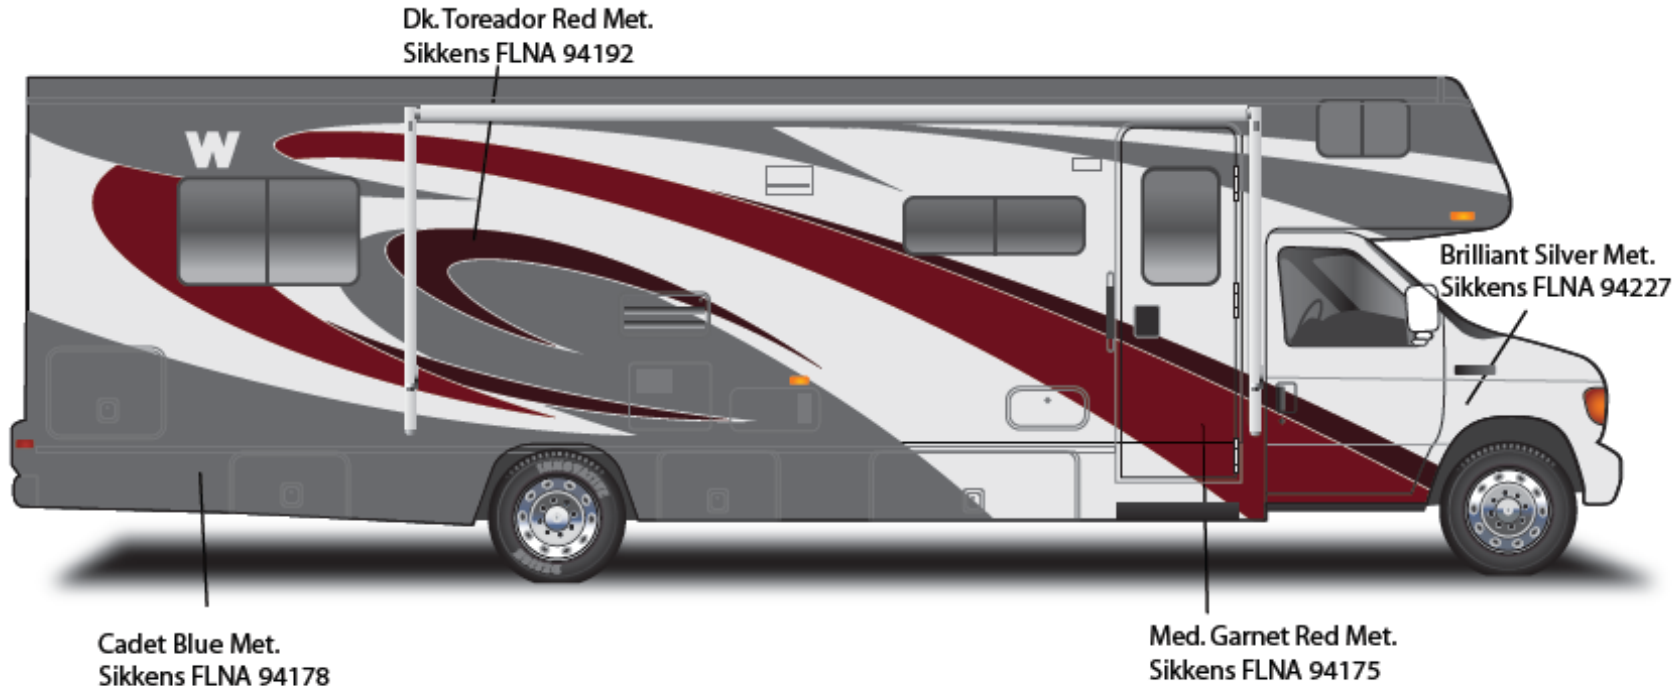

2010 OUTLOOK w/FULL BODY PAINT PACKAGE 24C – *Painted by CDI*