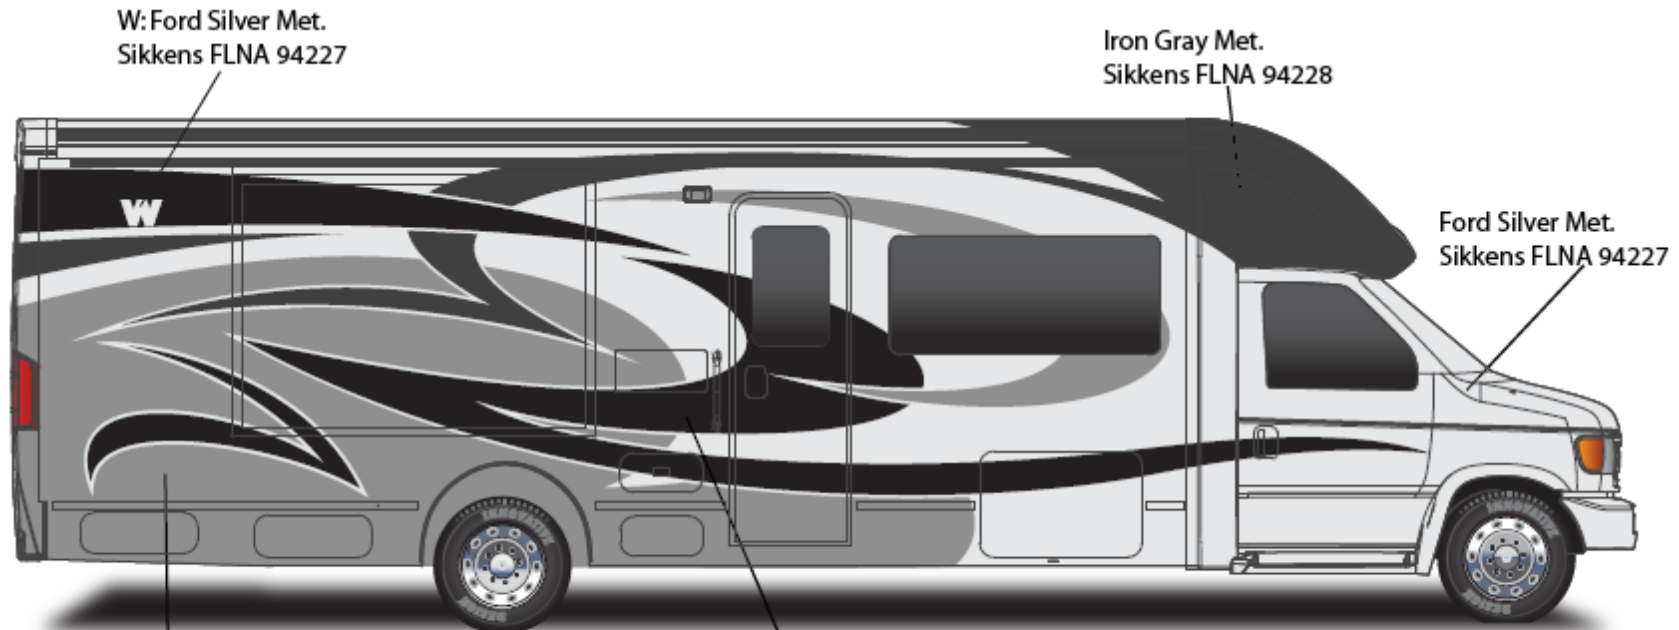

2010 ASPECT w/FULL BODY PAINT PACKAGE 27A – *painted by CDI*