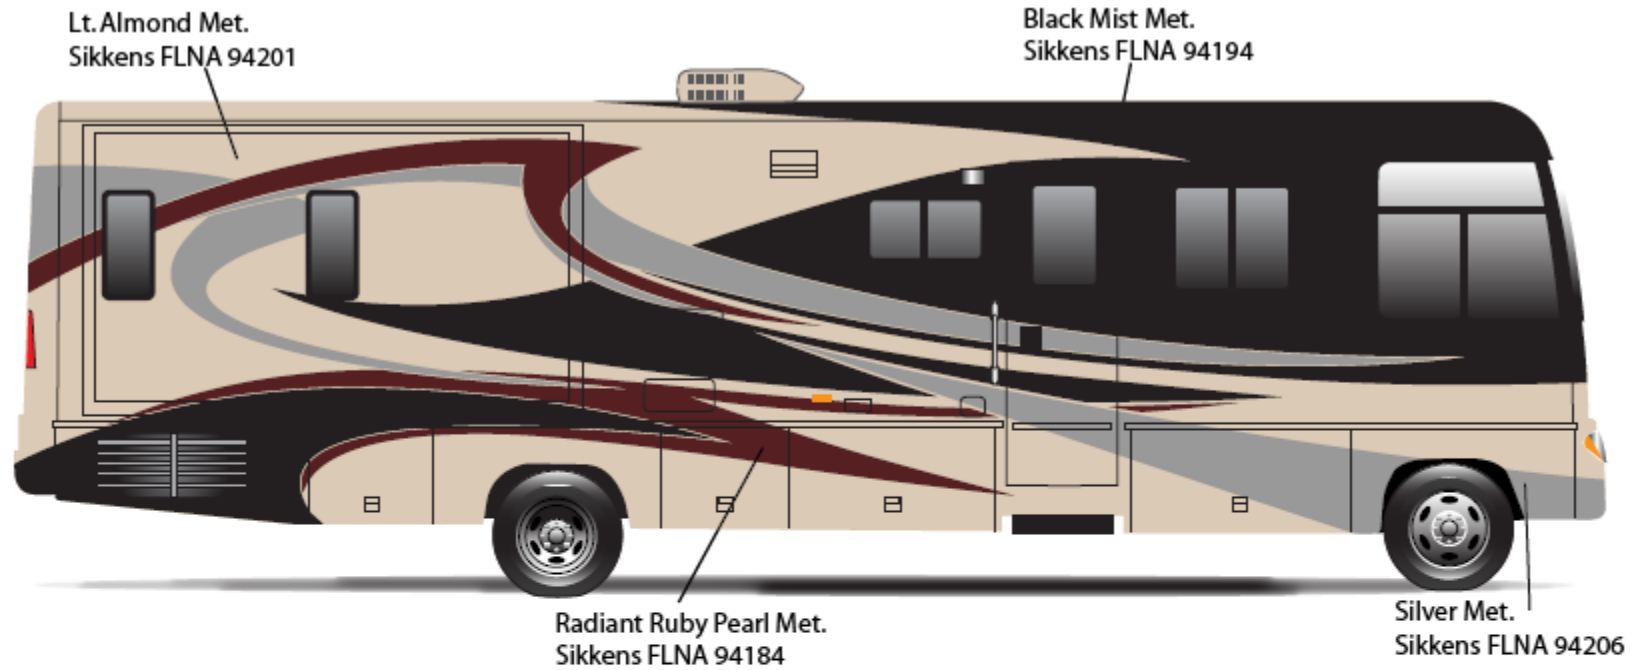

2010 ADVENTURER w/FULL BODY PAINT PACKAGE 27A – *Painted by CDI*

2010 ADVENTURER
Almond Pearl