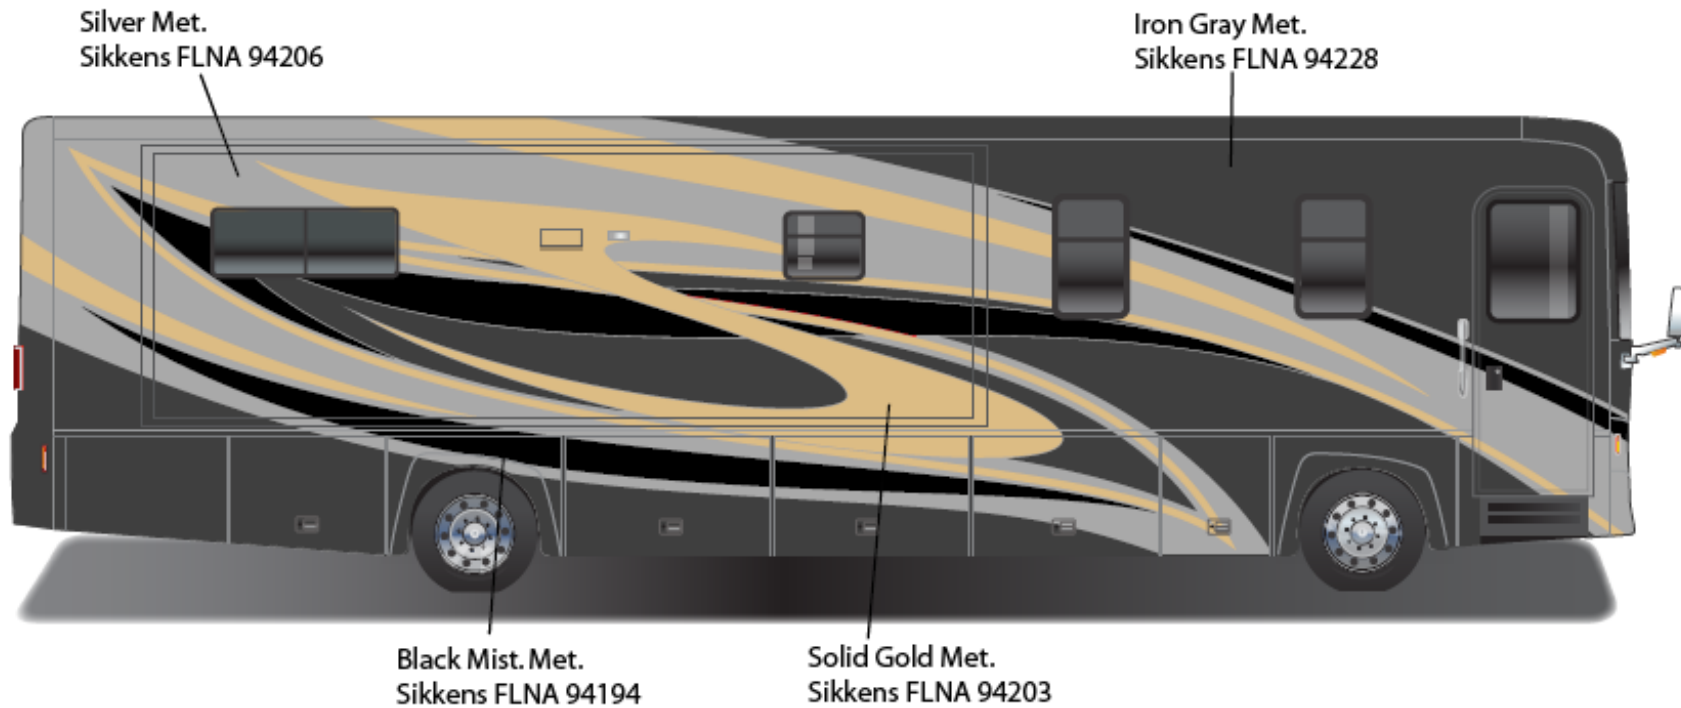

2010 JOURNEY
Deep Navy

2010 JOURNEY & JOURNEY EXPRESS w/FULL BODY PAINT PACKAGE 24C – painted by CDI

**2010 JOURNEY
Taupe Pearl**

2010 JOURNEY & JOURNEY EXPRESS w/FULL BODY PAINT PACKAGE 24H – *Painted by CDI*