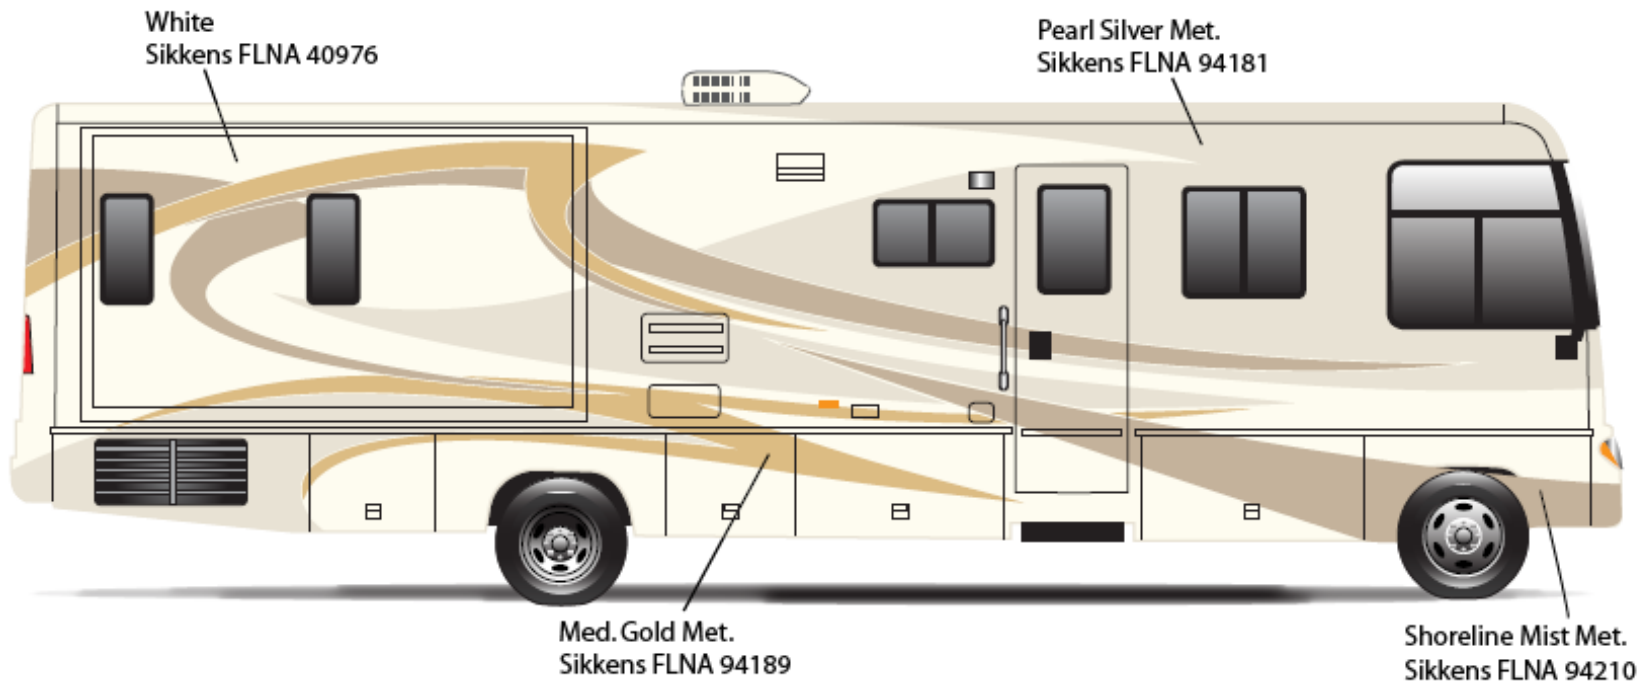

2010 ADVENTURER w/FULL BODY PAINT PACKAGE 92A – *Painted by CDI*