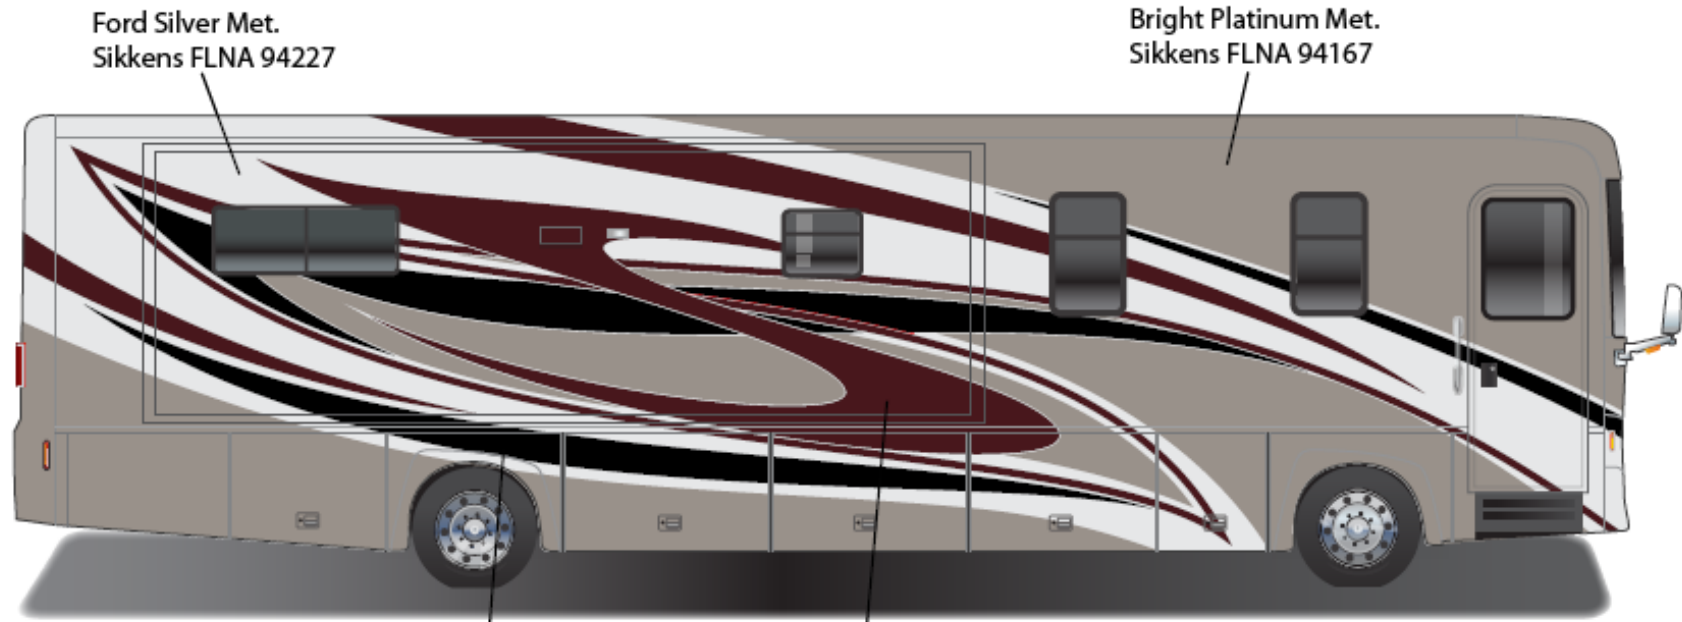

2010 JOURNEY
Charcoal

2010 JOURNEY & JOURNEY EXPRESS w/FULL BODY PAINT PACKAGE 24L – painted by CDI

2010 JOURNEY
Red Mica

2010 JOURNEY & JOURNEY EXPRESS w/FULL BODY PAINT PACKAGE 27A – painted by CDI

**2010 JOURNEY
Platinum**