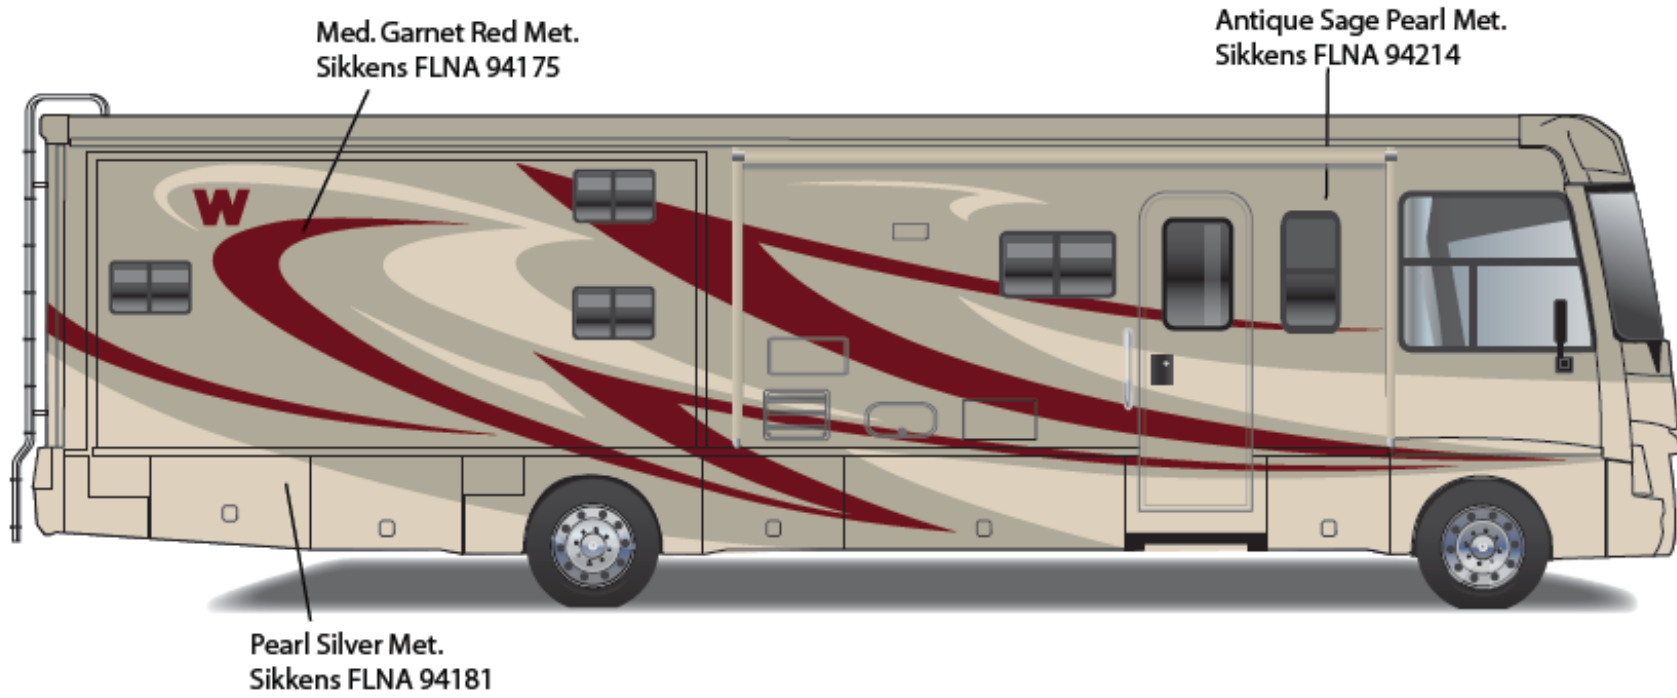

Bright Platinum Met.
Sikkens FLNA 94167

Black Mist Met.
Sikkens FLNA 94194

**2010 Sightseer
Med. Stellar Blue**

2010 SIGHTSEER w/FULL BODY PAINT PACKAGE 24C – *Painted by CDI*

2010 Sightseer
Iron Gray

2010 SIGHTSEER w/FULL BODY PAINT PACKAGE 27A – painted by CDI