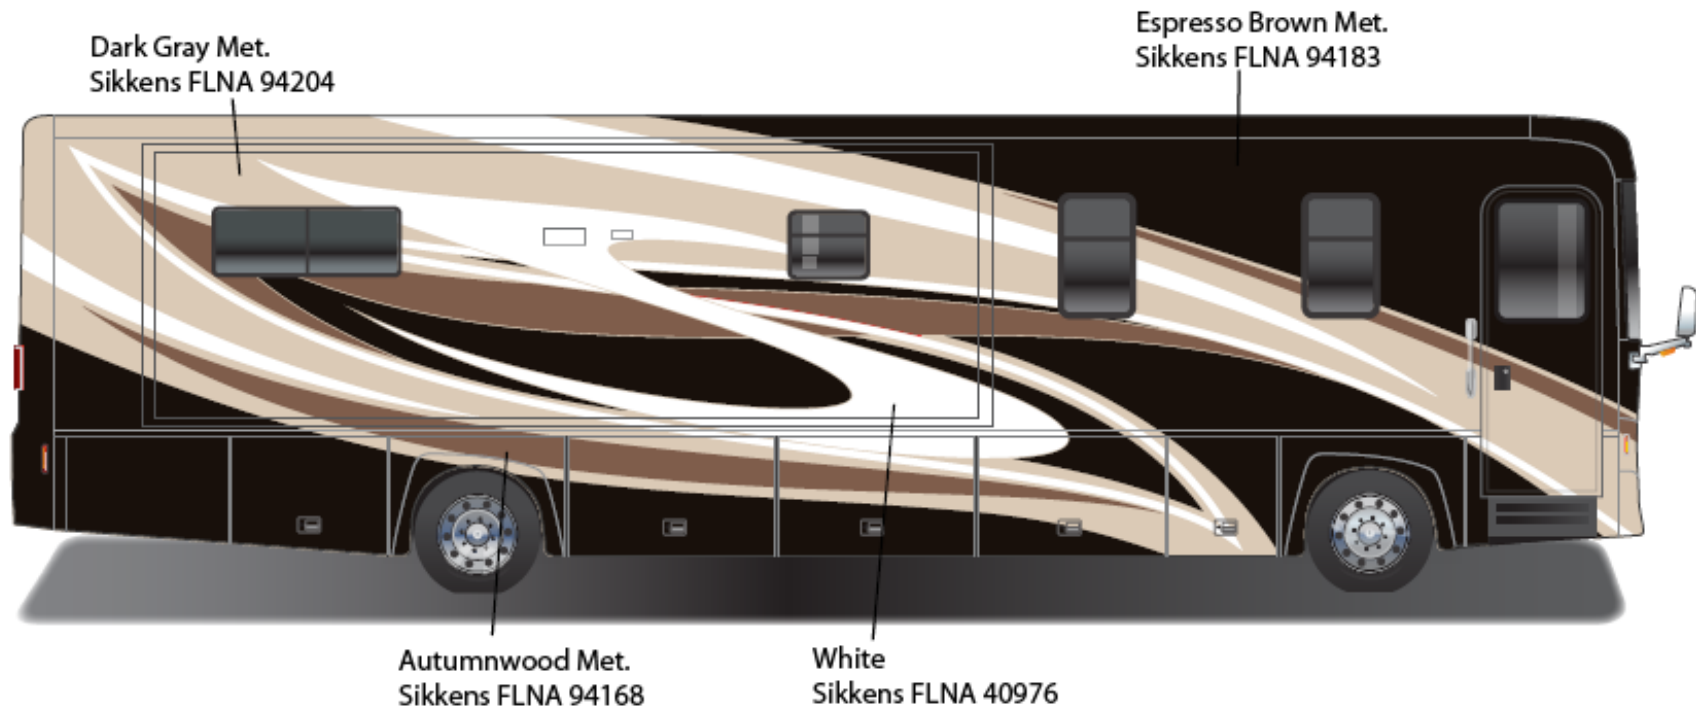

2010 JOURNEY & JOURNEY EXPRESS w/FULL BODY PAINT PACKAGE 92A – painted by CDI