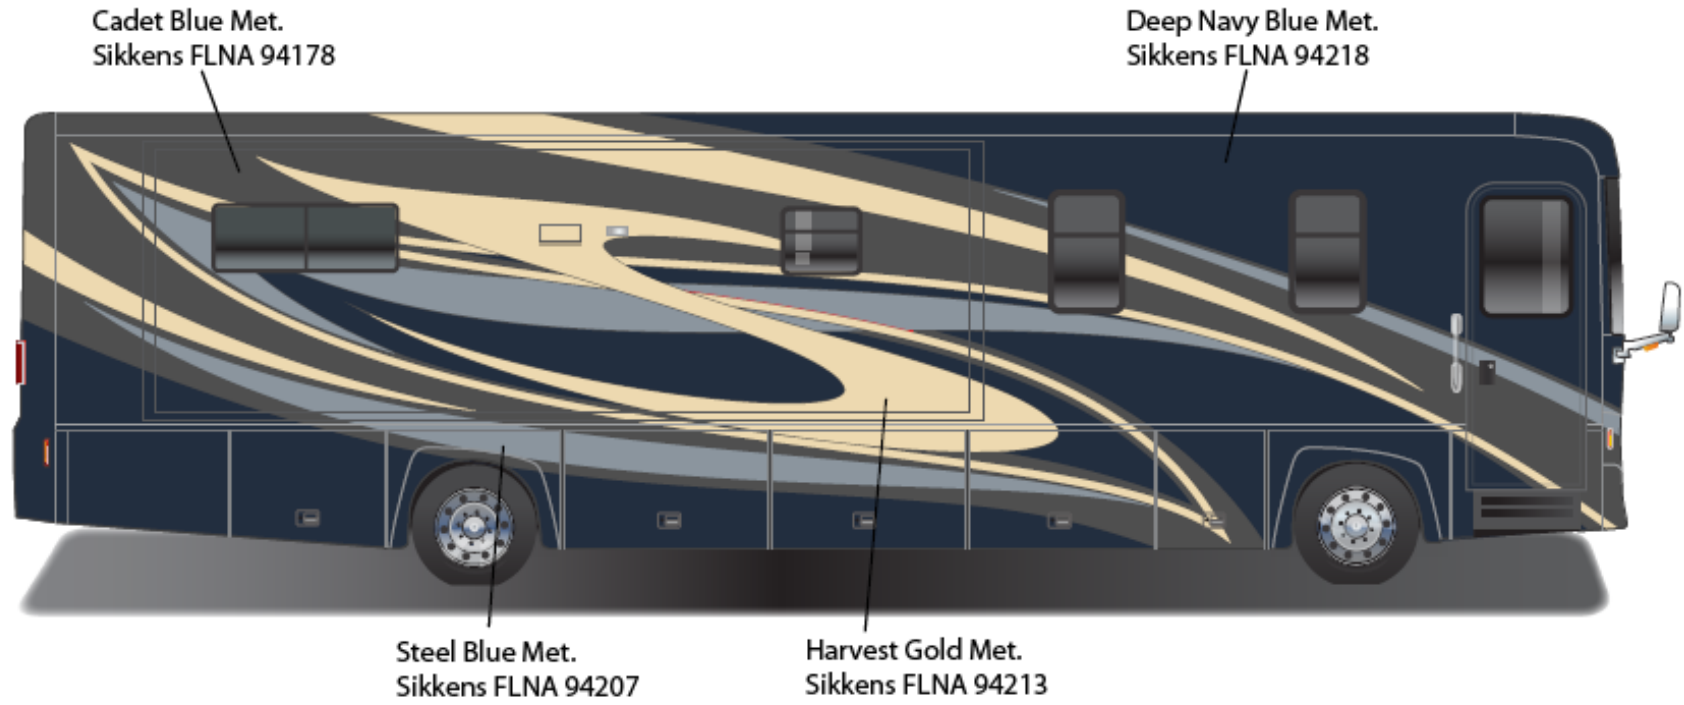

2010 ADVENTURER w/FULL BODY PAINT PACKAGE 27A – *Painted by CDI*

2010 ADVENTURER
Almond Pearl

2010 ADVENTURER w/FULL BODY PAINT PACKAGE 92A – *Painted by CDI*

**2010 ADVENTURER
Pearl Silver**

2010 JOURNEY & JOURNEY EXPRESS w/FULL BODY PAINT PACKAGE 24B – *Painted by CDI*