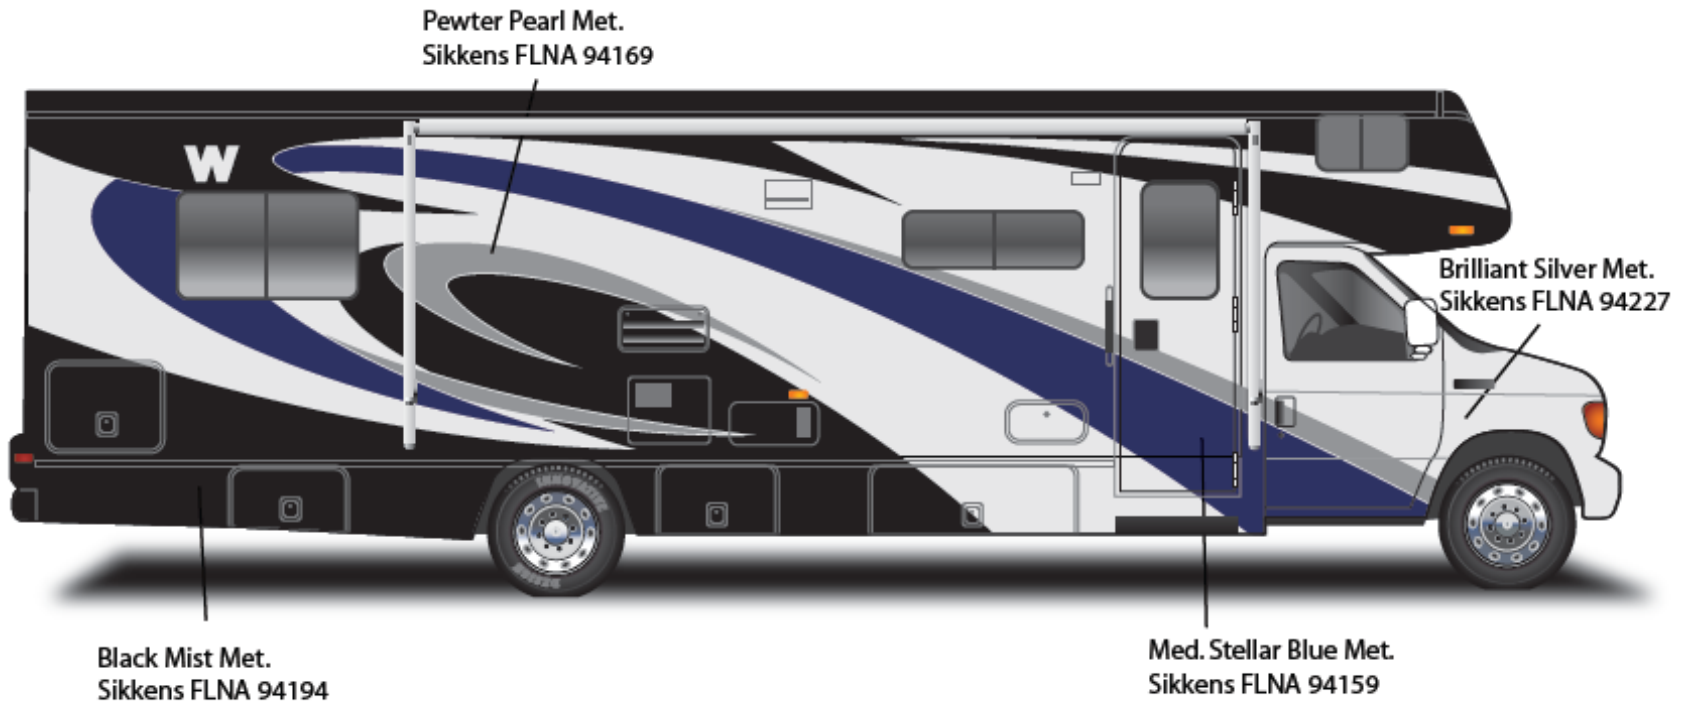

2010 Outlook
Blue Moon

2010 VIEW

27G

Main Body Color – 27G, 26F & 26J
Bright White – B8951

Dodge Sprinter Cab Portion – 27G & 26F
Arctic White – 741883

26F

Dodge Sprinter Cab Portion – 26J
Brilliant Silver Metallic – 823610FB