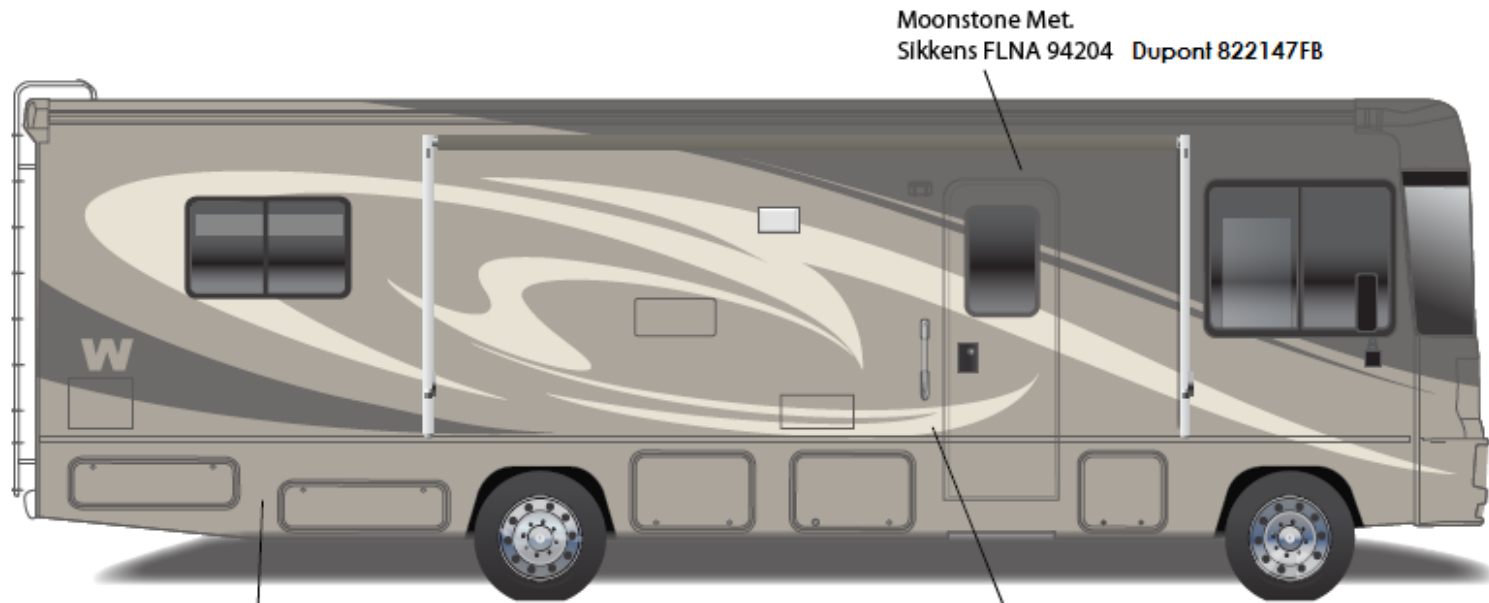

Mojave Mist Metallic - Dupont 822333FB

Radiant Ruby Pearl Metallic -
Dupont 822144FB

Black Garnet Metallic -
Dupont 822145FB

RADIANT RUBY

2010 VISTA w/FULL BODY PAINT PACKAGE - 92A painted by Winnebago (Dupont) prior to 11/23/09
- 24H painted by CDI (Sikkens) 11/23/09 or later