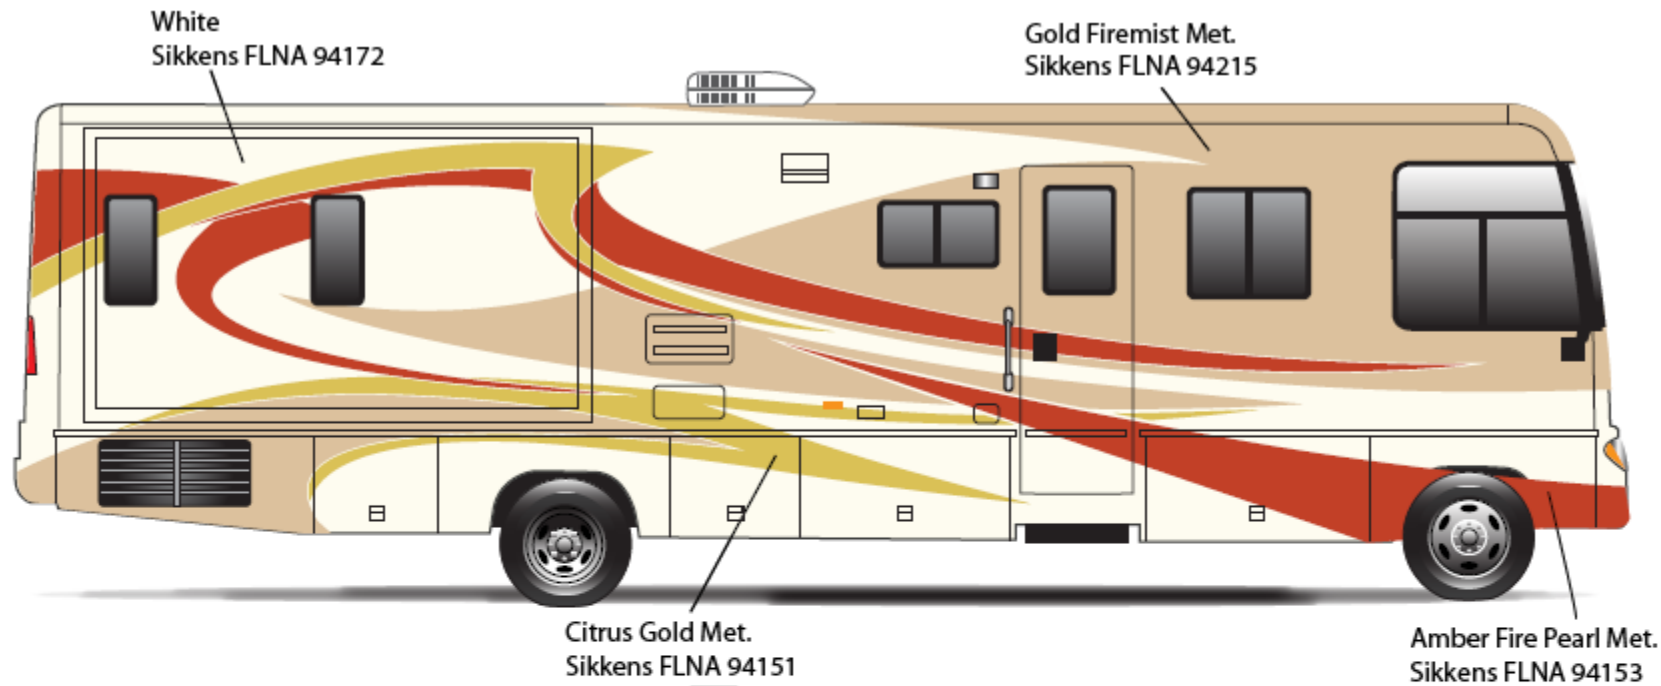

**2010 Via F.B.P.
Night Gold 92A**

2010 ADVENTURER w/FULL BODY PAINT PACKAGE 24B – *Painted by CDI*

**2010 ADVENTURER
Amber Fire**

2010 ADVENTURER w/FULL BODY PAINT PACKAGE 24C – *Painted by CDI*

**2010 ADVENTURER
Dark Sage**