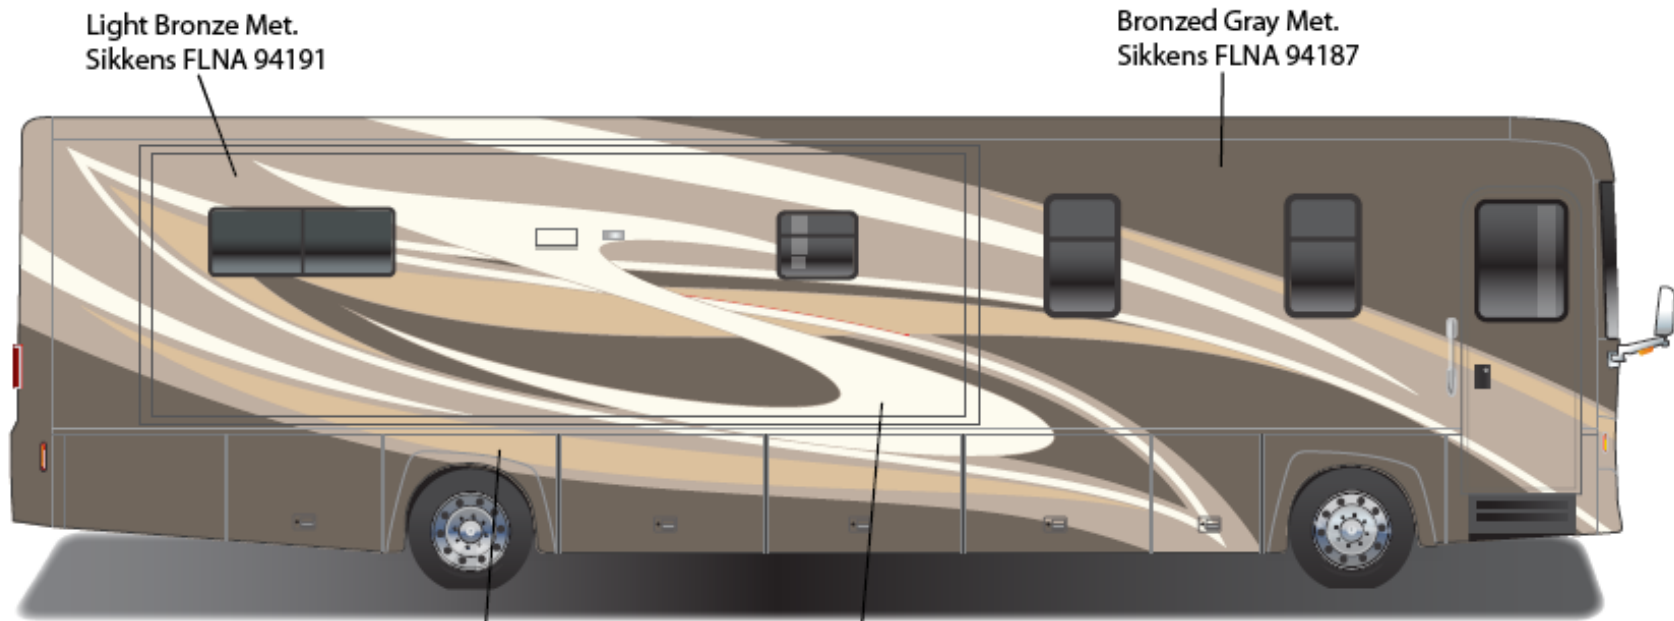

2010 JOURNEY & JOURNEY EXPRESS w/FULL BODY PAINT PACKAGE 24C – painted by CDI