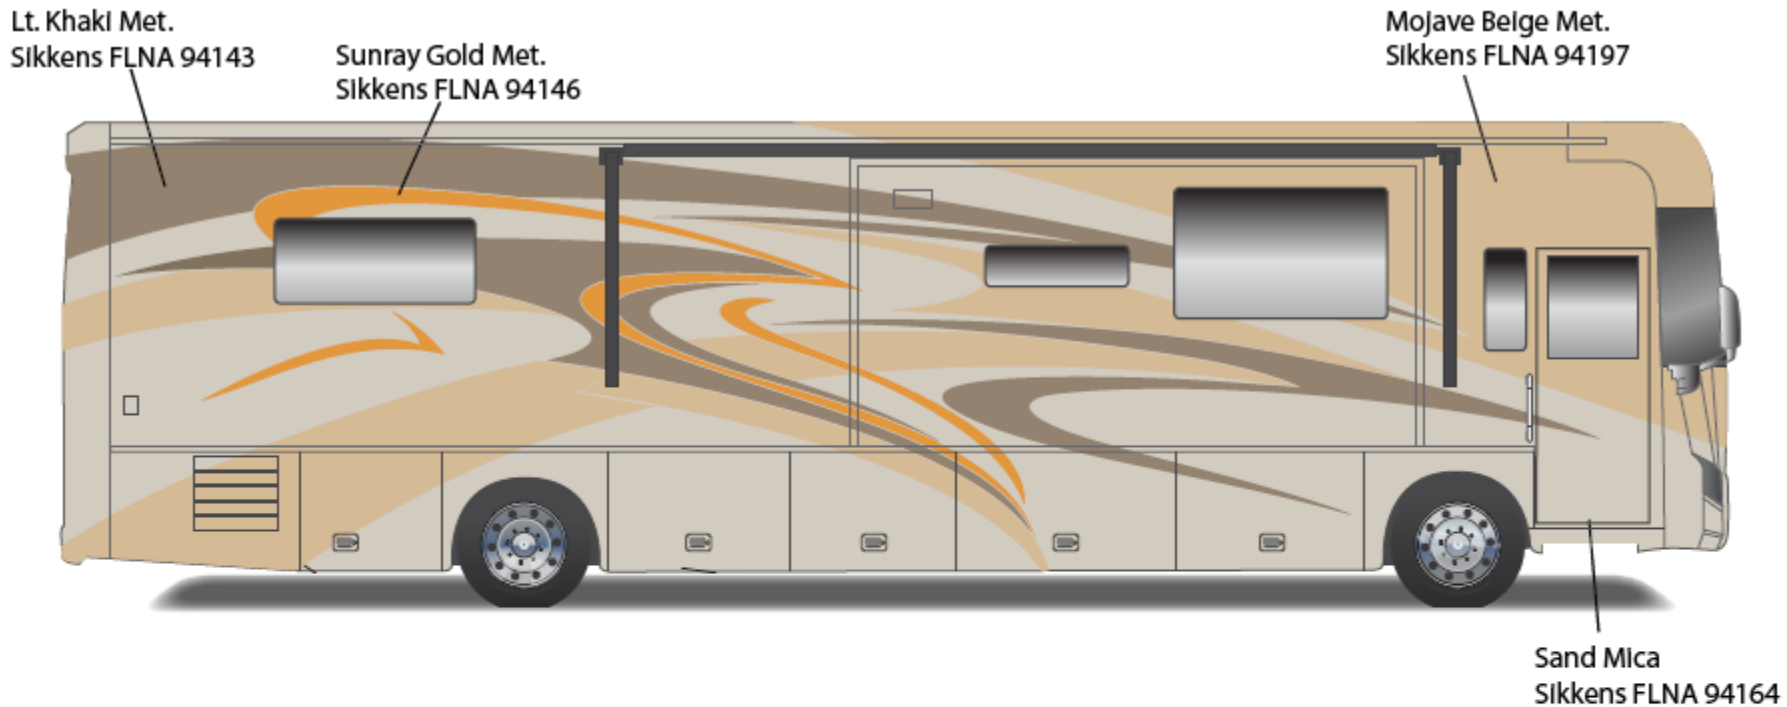

Med. Platinum Met.
Sikkens FLNA 94226

Dk. Gray Mica
Sikkens FLNA 94150

2010 TOUR
Dark Gray Mica

2010 TOUR w/FULL BODY PAINT PACKAGE 24H – painted by CDI

2010 TOUR
Kalahari Gold

2010 TOUR w/FULL BODY PAINT PACKAGE 24L – *Painted by CDI*