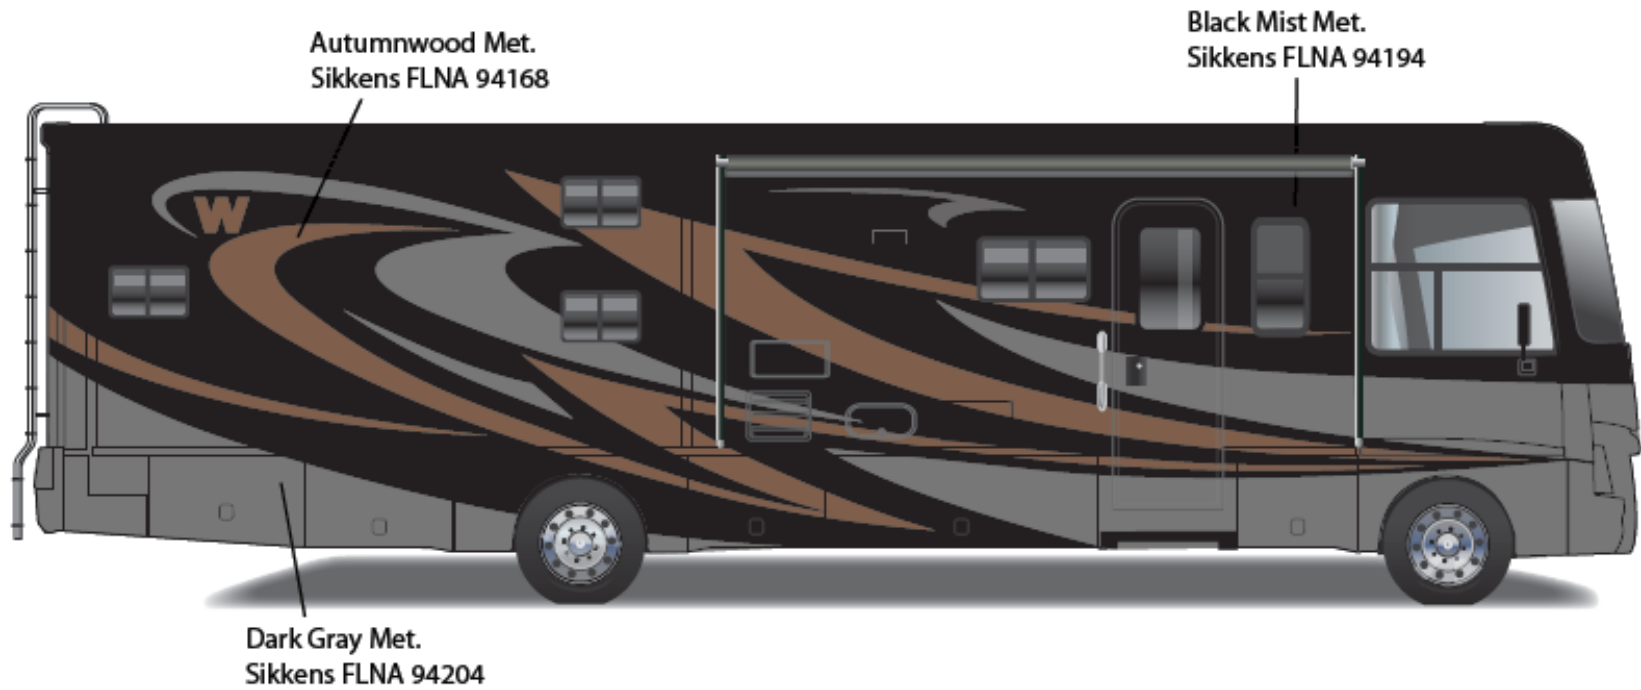

Bright Platinum Met.
Sikkens FLNA 94167

Black Mist Met.
Sikkens FLNA 94194

**2010 Sightseer
Med. Stellar Blue**

2010 SIGHTSEER w/FULL BODY PAINT PACKAGE 24C – *Painted by CDI*

2010 Sightseer
Iron Gray

2010 SIGHTSEER w/FULL BODY PAINT PACKAGE 27A – painted by CDI