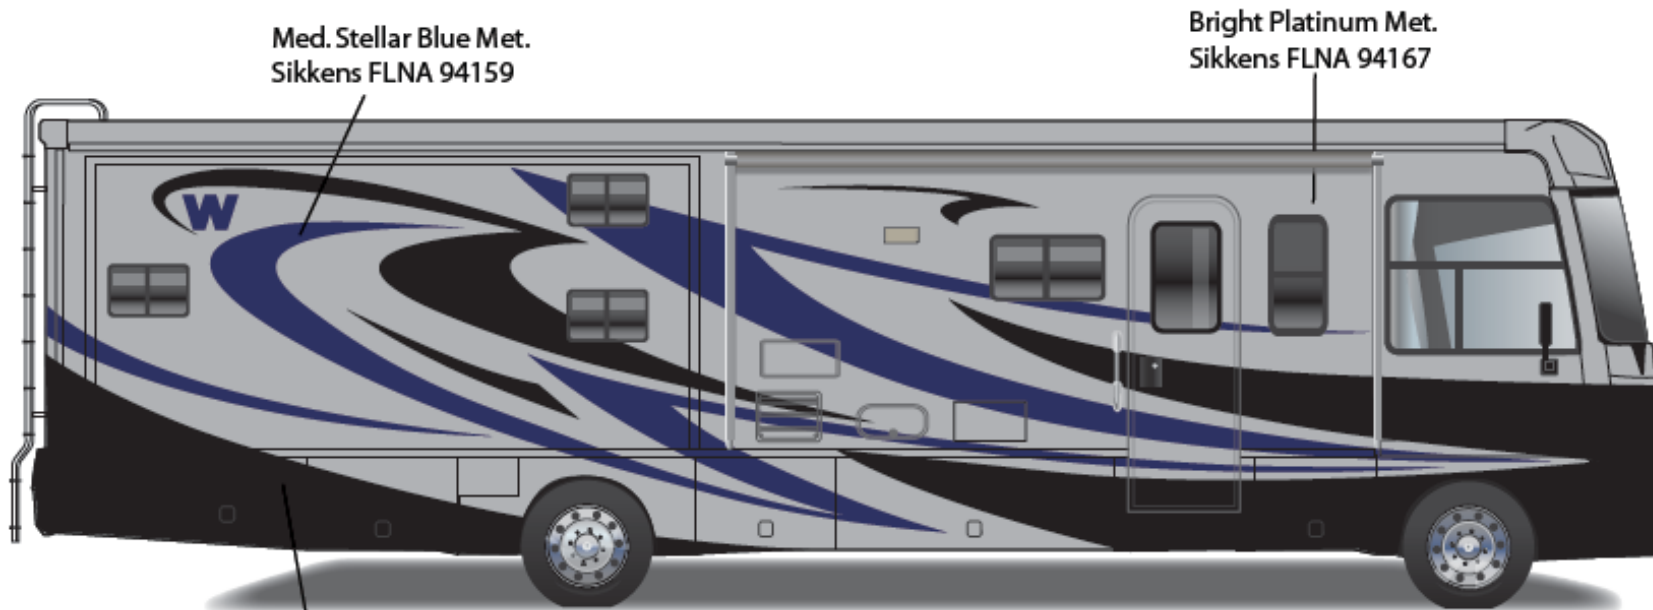

Sandstone Beige Metallic – P806804

Upper Body

Auburn Metallic – P806802

Graphics

Dark Cherry Metallic – RM511K

Bronze Metallic – 748525K

2010 SIGHTSEER w/FULL BODY PAINT PACKAGE 24B – *Painted by CDI*

Med. Stellar Blue Met.
Sikkens FLNA 94159