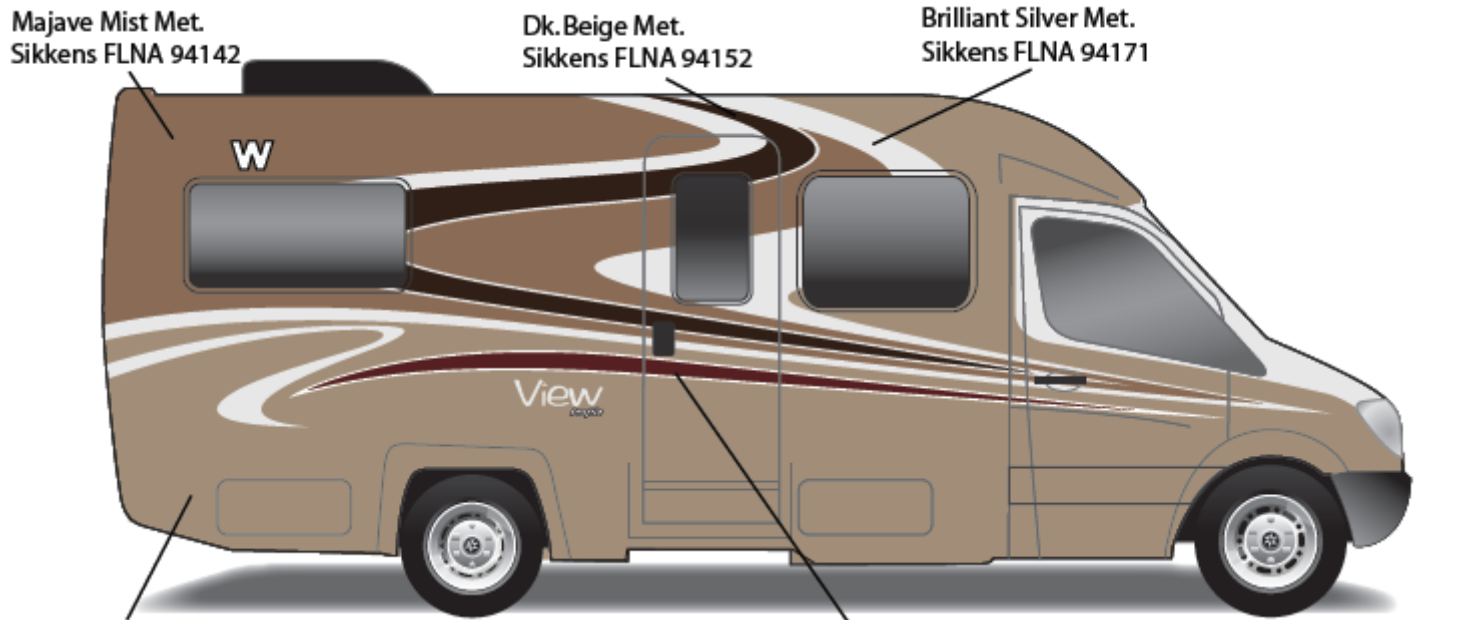

Nocturne Blue
Sikkens FLNA 94219

Bright Platinum Met.
Sikkens FLNA 94167

Solid Gold Met.
Sikkens FLNA 94203

**2010 View
Opal**

Nocturne Blue
Sikkens FLNA 94219

2010 VIEW Profile w/FULL BODY PAINT PACKAGE 24B – *Painted by CDI*