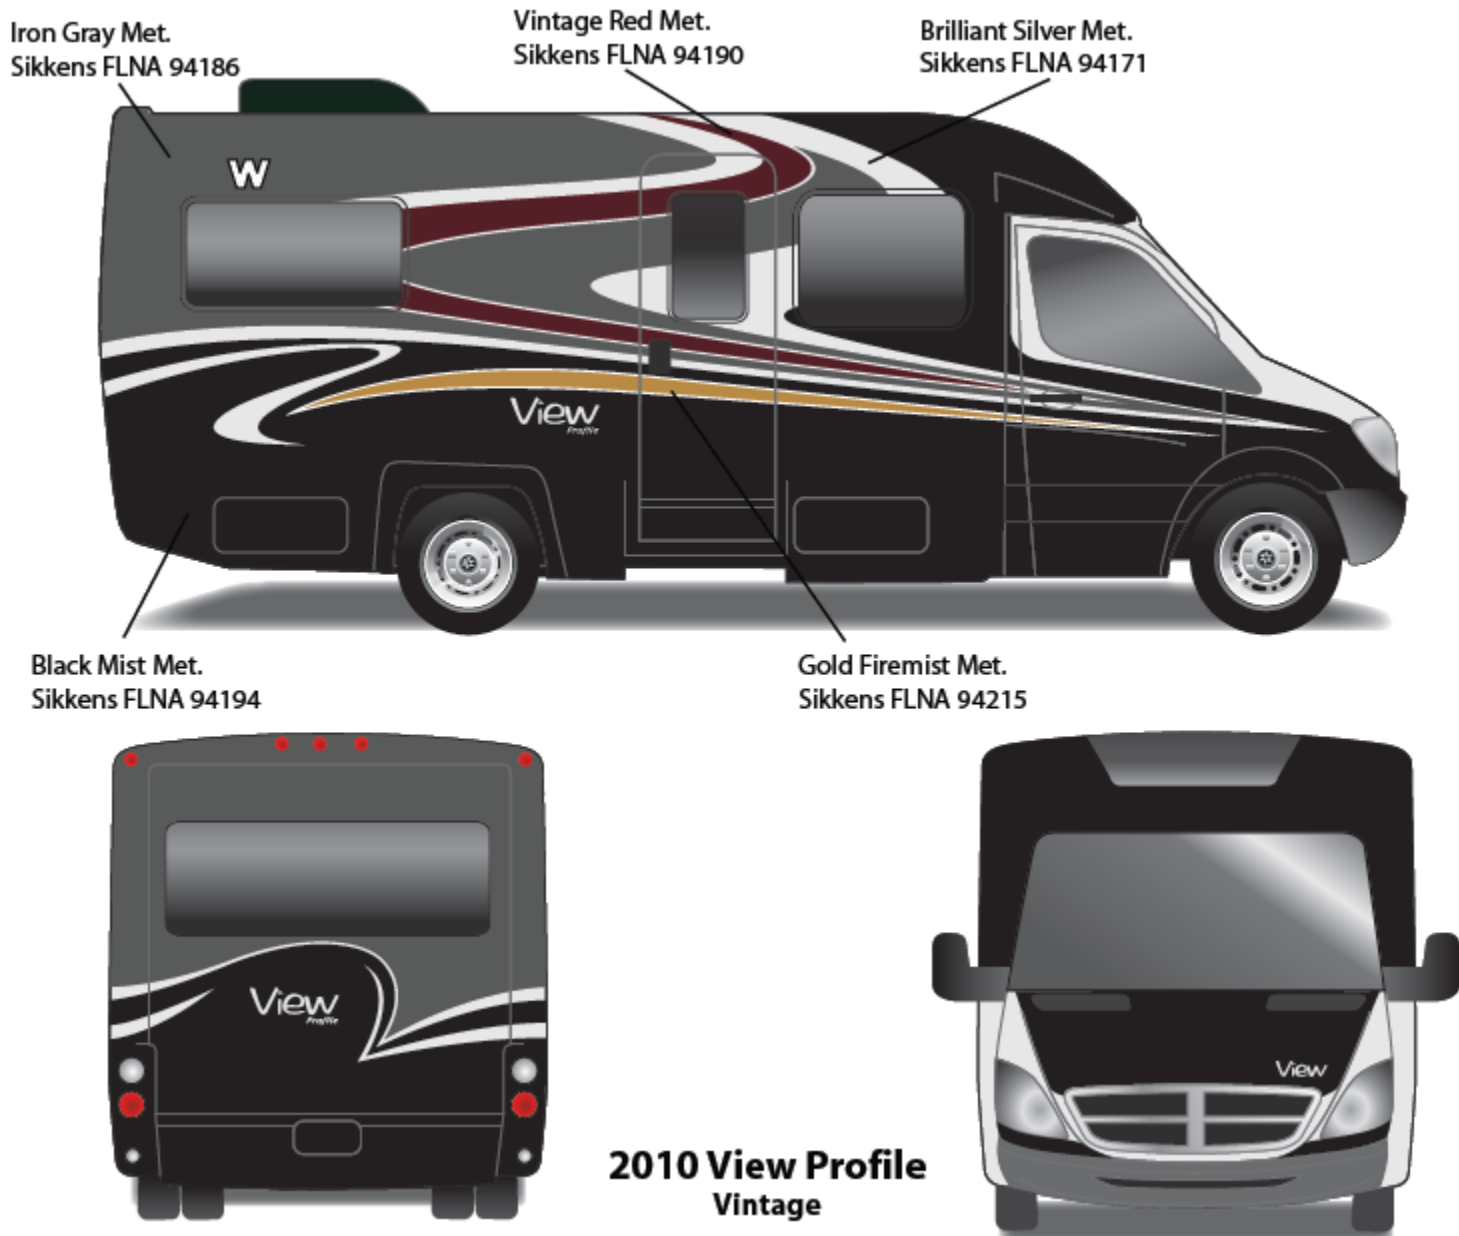

**2010 View Profile
Vermillion**

2010 VIEW Profile w/FULL BODY PAINT PACKAGE 27A – *Painted by CDI*

2010 VIEW Profile w/FULL BODY PAINT PACKAGE 92A – *Painted by CDI*

Wintergreen Met.
Sikkens FLNA 94220

Lt. Almond Pearl Met.
Sikkens FLNA 94201