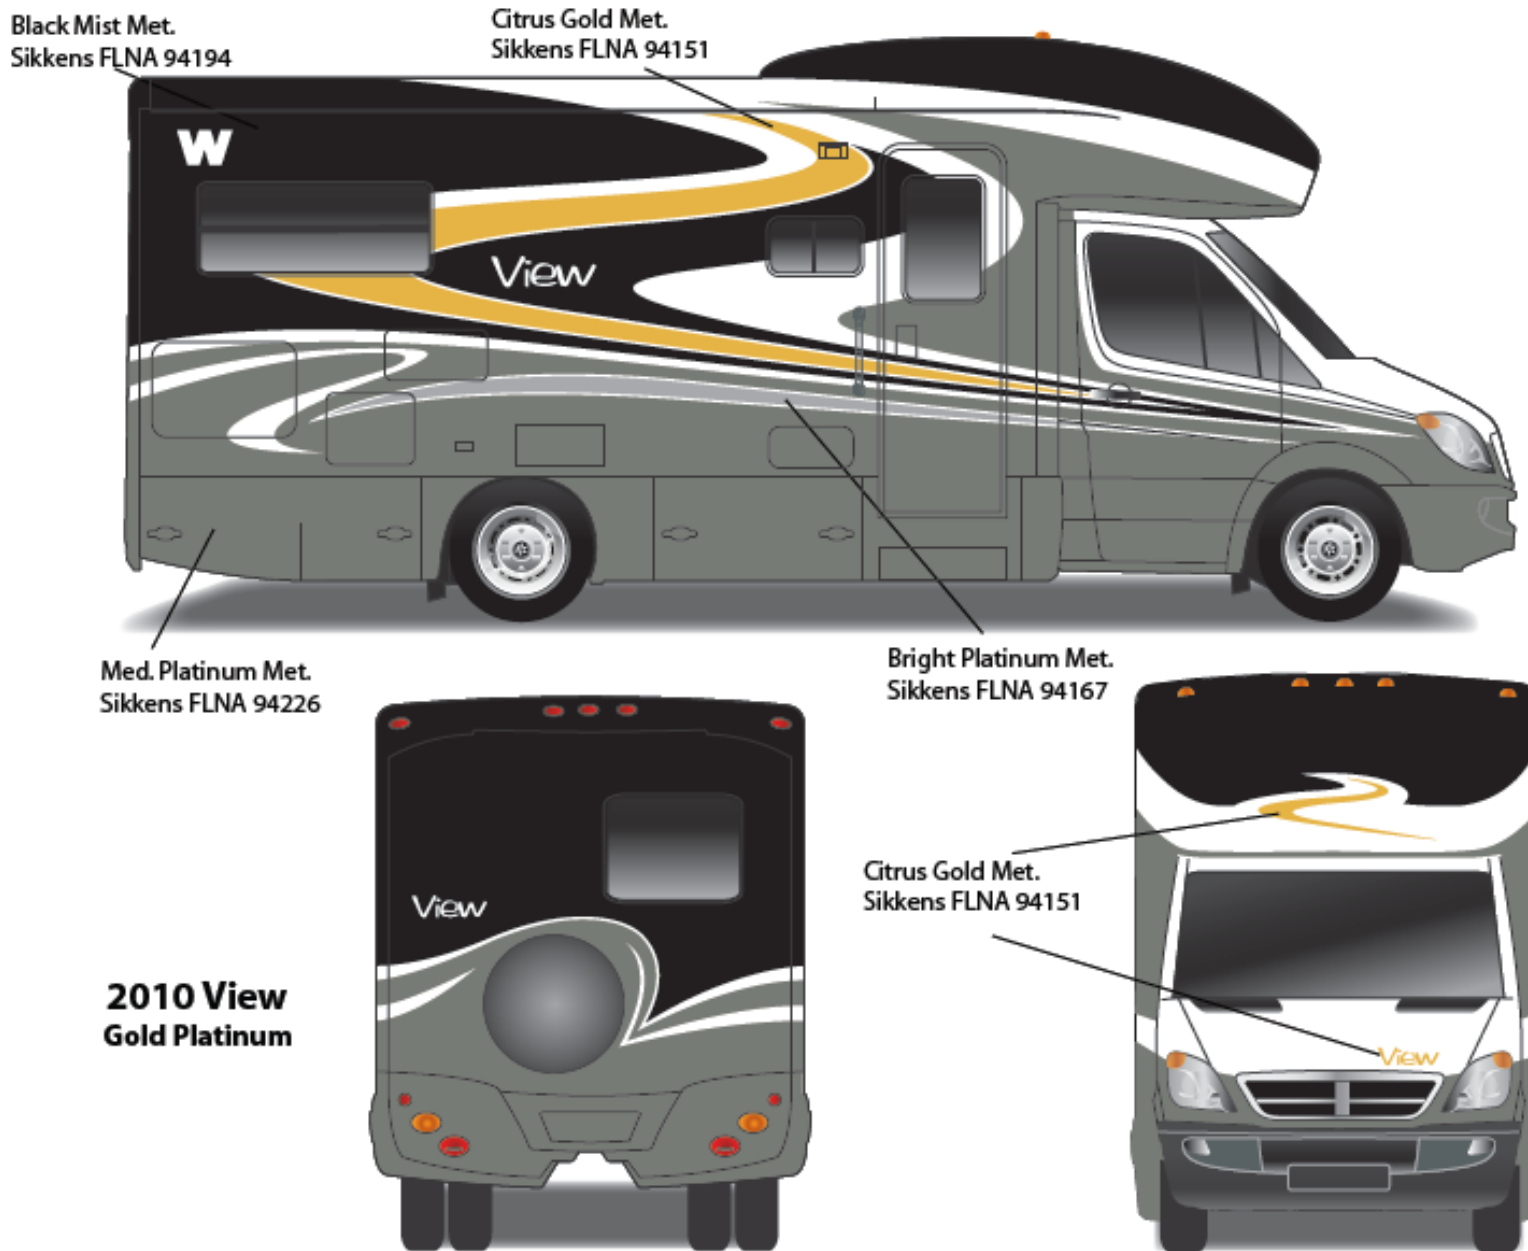

2010 VIEW w/FULL BODY PAINT PACKAGE 24B – *Painted by CDI*