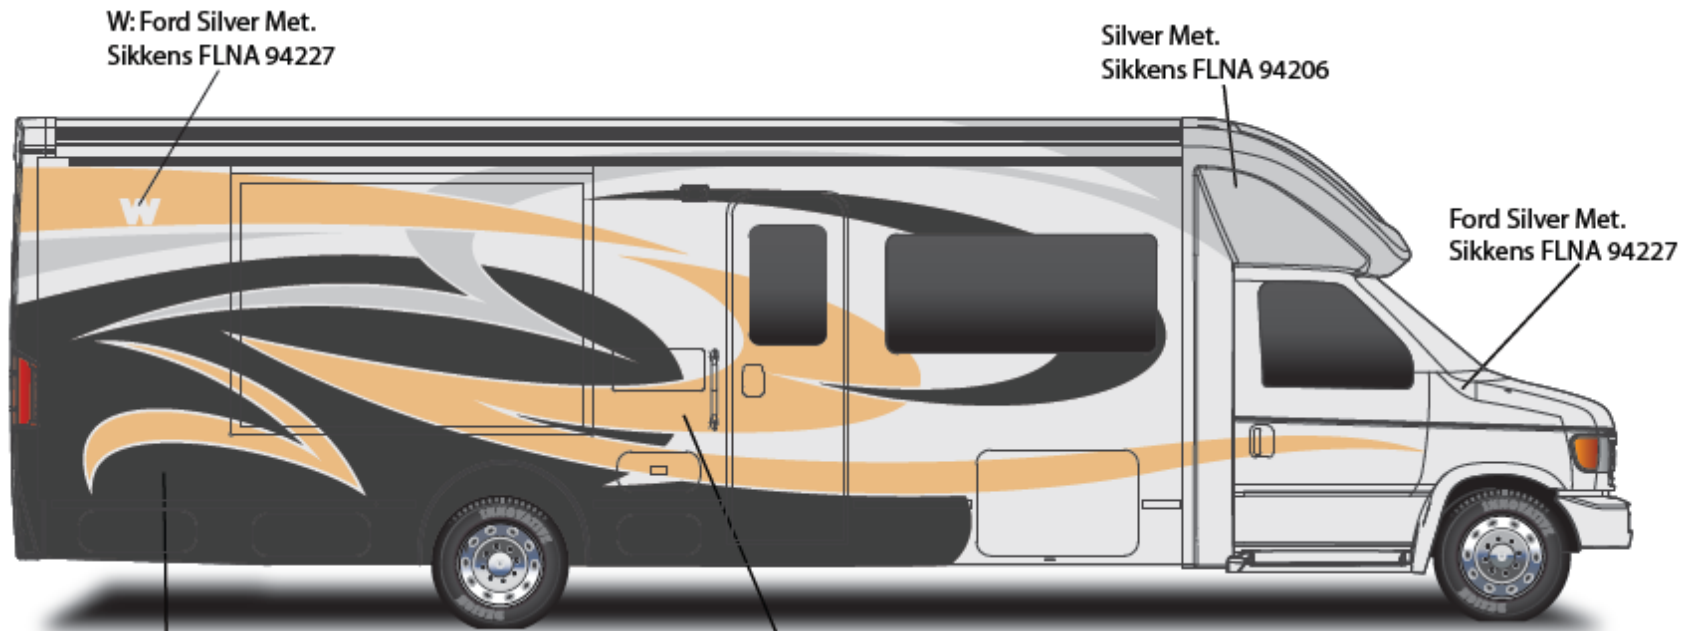

2010 ASPECT w/FULL BODY PAINT PACKAGE 24B – *Painted by CDI*

2010 Aspect
Citrus Gold