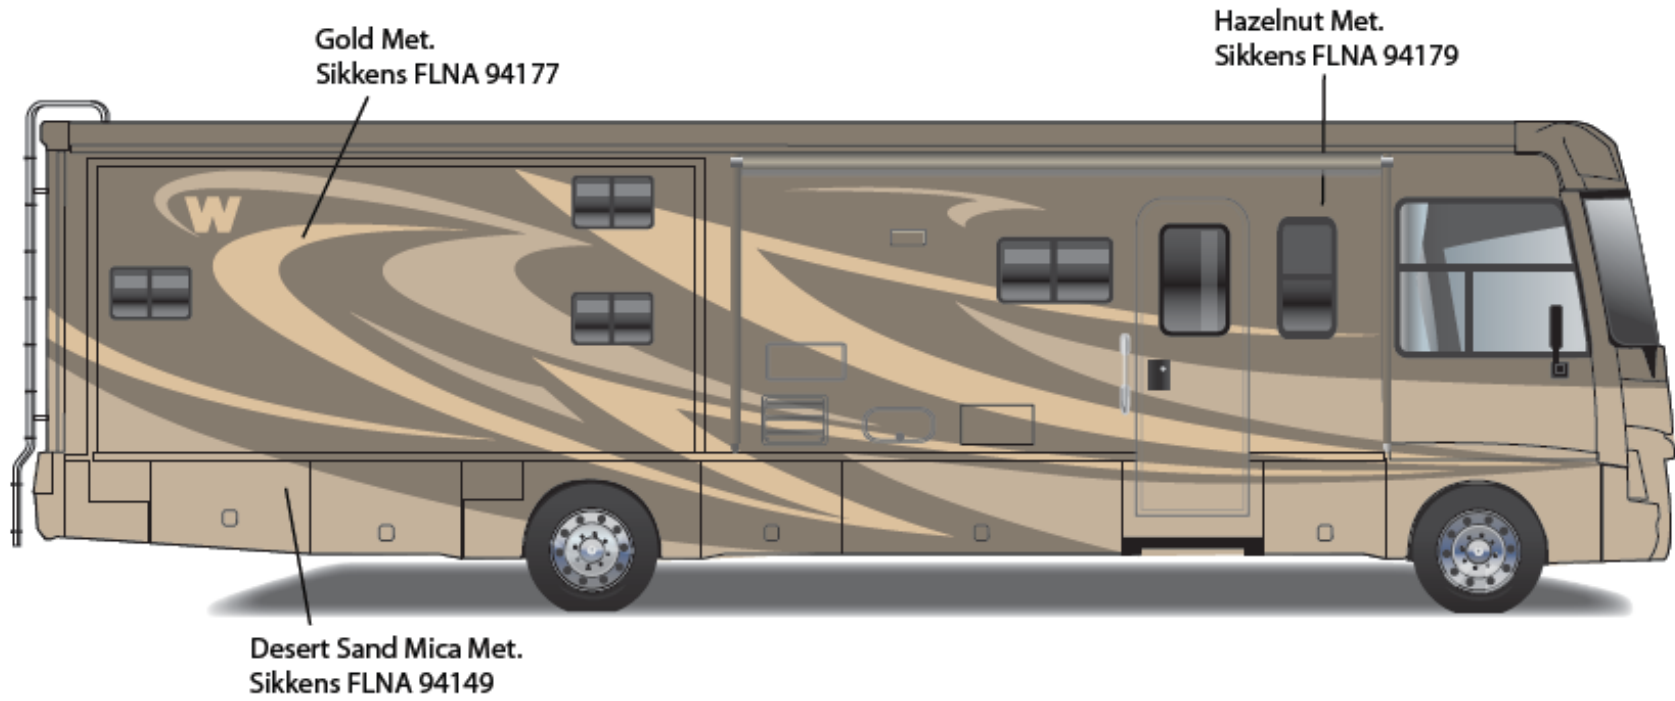

2010 SIGHTSEER w/FULL BODY PAINT PACKAGE 92A – *Painted by CDI*

**2010 Sightseer
Desert Sand**