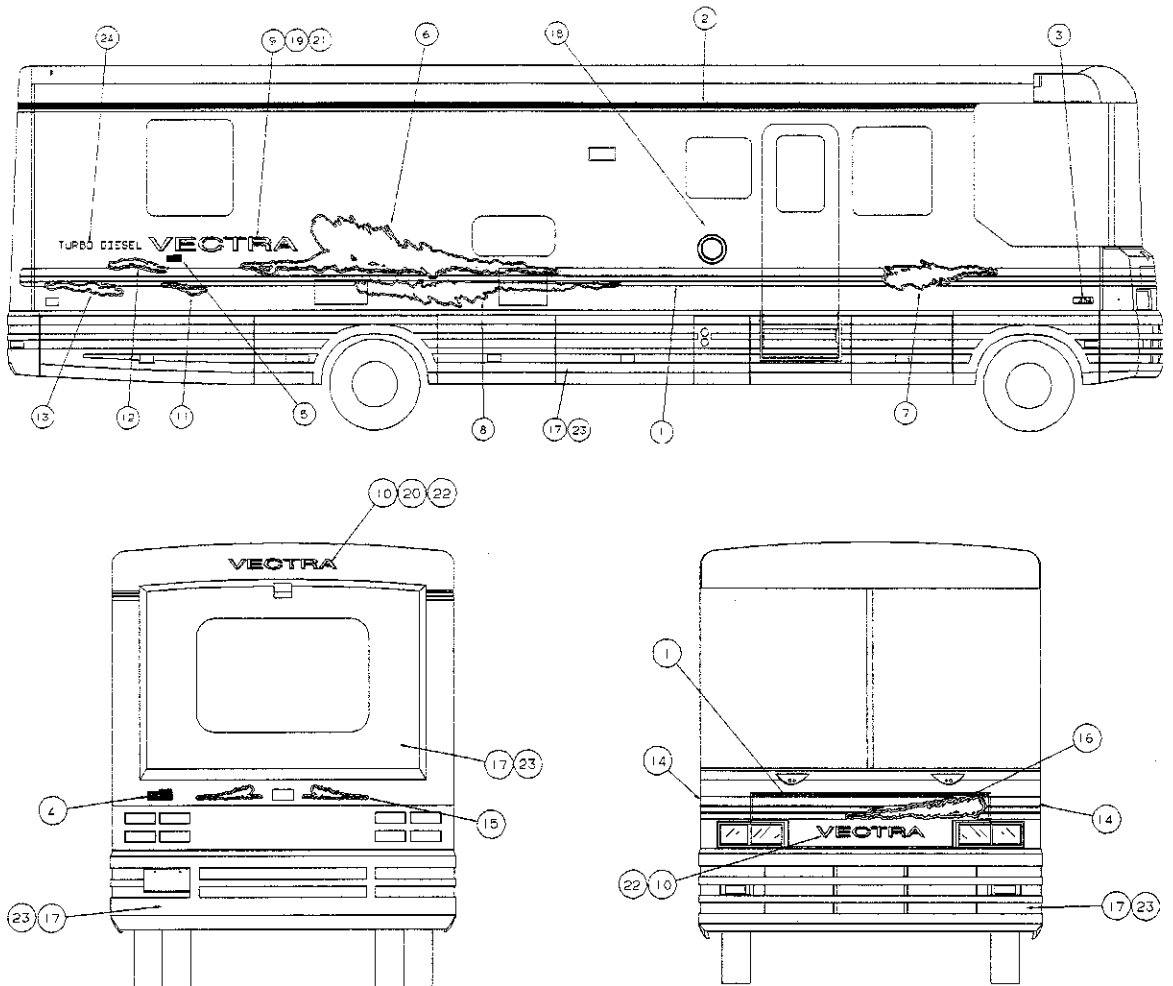

VECTRA

Main Body Color

Color	Dupont #
Sable	F1529

Accent Color

Color	Placement	Dupont #
Mocha Frost Pearl	Lower Sidewall	F1929
Super Blue Met. (W.I.E. Export, Japan Export, and World Class Option Only)	Lower Sidewall	F1915