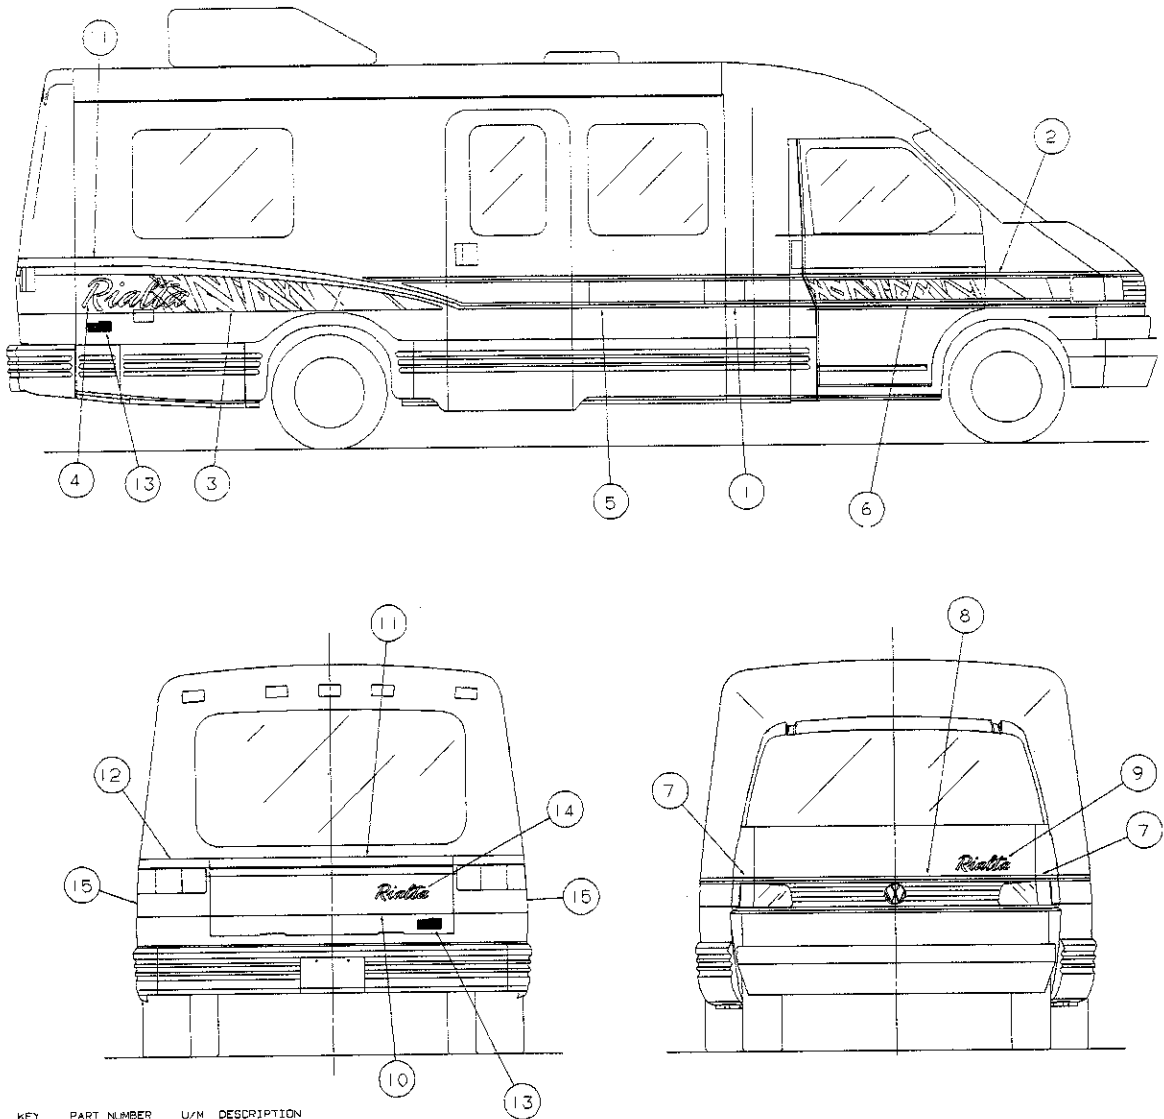

EUROVAN

Main Body Color

Color	Dupont #
VW White	W9670

Accent Color

Color	Placement	Dupont #
None		

Winnebago Industries Service Training Dupont® Paint Codes

RIALTA

KEY PART NUMBER U/M DESCRIPTION
 1 102761-55-041 (RIAL) PT. MOUNTING BRACKET - D.R. ORPHEN/SP. RIMP