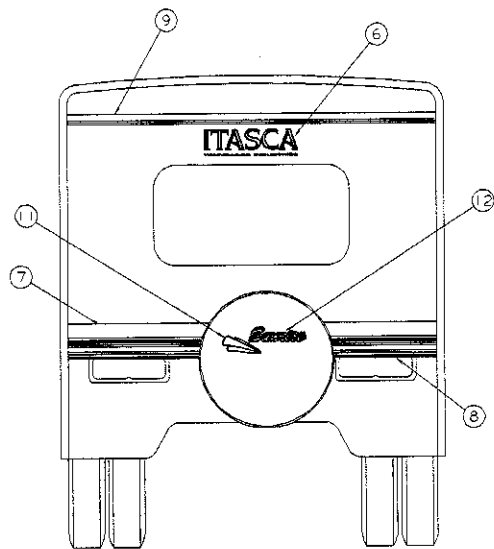

Winnebago Industries Service Training Dupont® Paint Codes

SUNRISE

Winnebago Industries Service Training Dupont® Paint Codes

Main Body Color

Color	Dupont #
Bright White	B8951

Accent Color

Color	Placement	Dupont #
Umбра	Lower Sidewall	F2529

Exterior Film Graphics

Callout #	Color	Callout #	Color
1	Shale Blue Amethyst Frost Majestic Purple Umбра Brown	9	Majestic Purple Umбра Brown
2	Amethyst Frost Majestic Purple Umбра Brown Bright White	10	Amethyst Frost Bright White
3	Shale Blue Amethyst Frost Majestic Purple Umбра Brown Bright White	11	Shale Blue Amethyst Frost Majestic Purple Umбра Brown Bright White
4	Majestic Purple	12	Amethyst Frost Majestic Purple Umбра Brown
5	Shale Blue Amethyst Frost Umбра Brown	13	Majestic Purple
6	Amethyst Frost Bright White	14	Shale Blue Amethyst Frost Umбра Brown
7	Majestic Purple	15	Black Off White Met Gray Spectra Red
8	Shale Blue Amethyst Frost Umбра Brown	16	Bright White

Color	Film #	Dupont Code
Majestic Purple Metallic	7112	F0740
Amethyst Frost Metallic	9059	RM012
Shale Blue Metallic	7059	F0744
Umбра Brown	4041	F2529