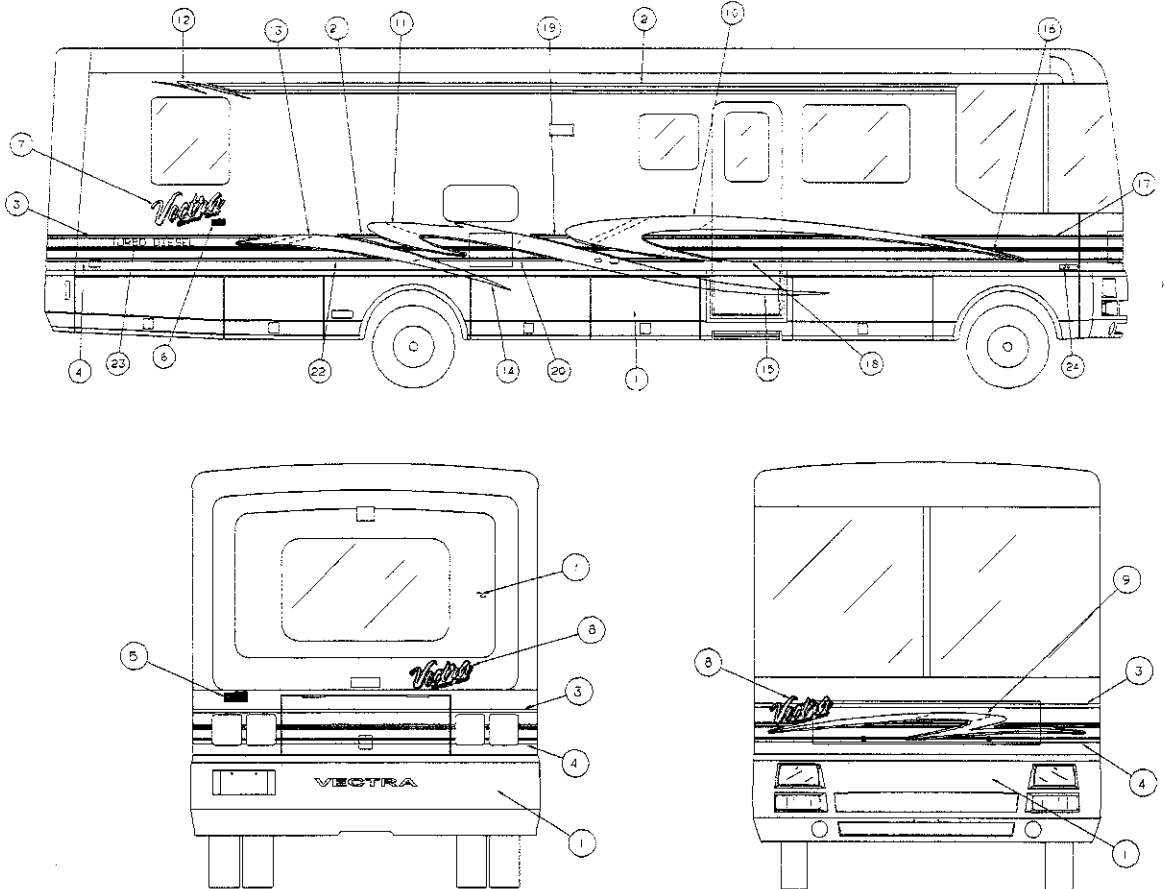

VECTRA GRAND TOUR

Main Body Color

Color	Dupont #
Sable	F1529

Accent Color

Color	Placement	Dupont #
Mocha Frost Pearl	Lower Sidewall	F1929