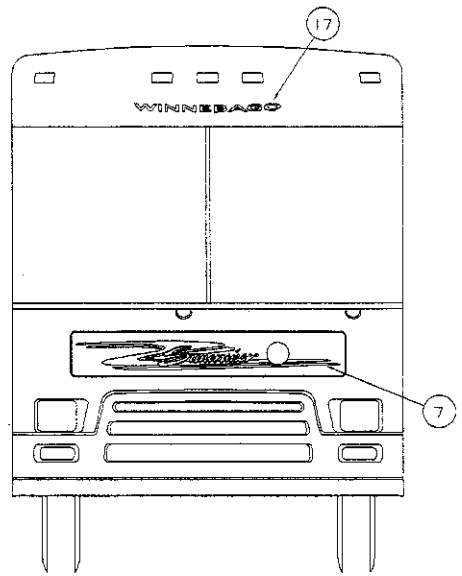

SUNCRUISER

Winnebago Industries Service Training Dupont® Paint Codes

Main Body Color

Color	Dupont #
Bright White	B8951

Accent Color

Color	Placement	Dupont #
Delft Blue	Lower Sidewall	F1919

Exterior Film Graphics

Callout #	Color	Callout #	Color
1	Delft Blue Met. Teal Blue Met. Ruby Met.	10	Seafoam Met. Teal Blue Met. Delft Blue Met. Bright White
2	Seafoam Met. Delft Blue Met.	11	Delft Blue Met. Bright White
3	Teal Blue Met. Ruby Met.	12	Delft Blue Met. Bright White
4	Seafoam Met. Teal Blue Met. Delft Blue Met. Black Bright White	13	Seafoam Met.
5	Seafoam Met. Teal Blue Met. Delft Blue Met. Bright White	14	Delft Blue Met. Seafoam Met. Black Bright White
6	Seafoam Met. Teal Blue Met. Delft Blue Met.	15	Paint- Delft Blue Met.
7	Seafoam Met. Teal Blue Met. Delft Blue Met. Black Bright White	16	Black Off White M. Gray S. Red
8	Delft Blue Met. Bright White	17	Black
9	Seafoam Met. Teal Blue Met. Delft Blue Met.	18	Bright White (Diesel Units Only)