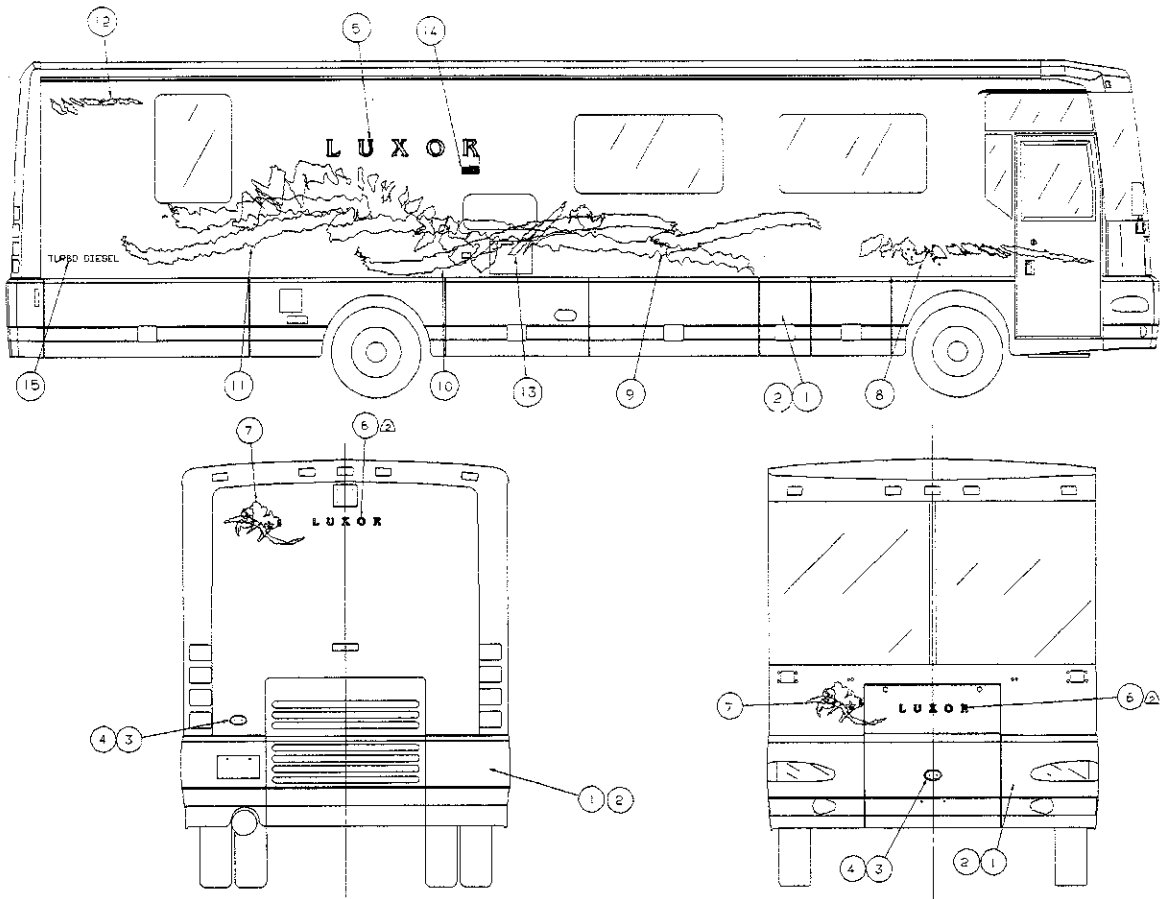

Winnebago Industries Service Training Dupont® Paint Codes

LUXOR

Main Body Color

Color	Dupont #
Bright White	B8951

Accent Color

Color	Placement	Dupont #
Autumn Wood	Lower Sidewall	F9429
Light Silver Met.	Lower Sidewall	F2573