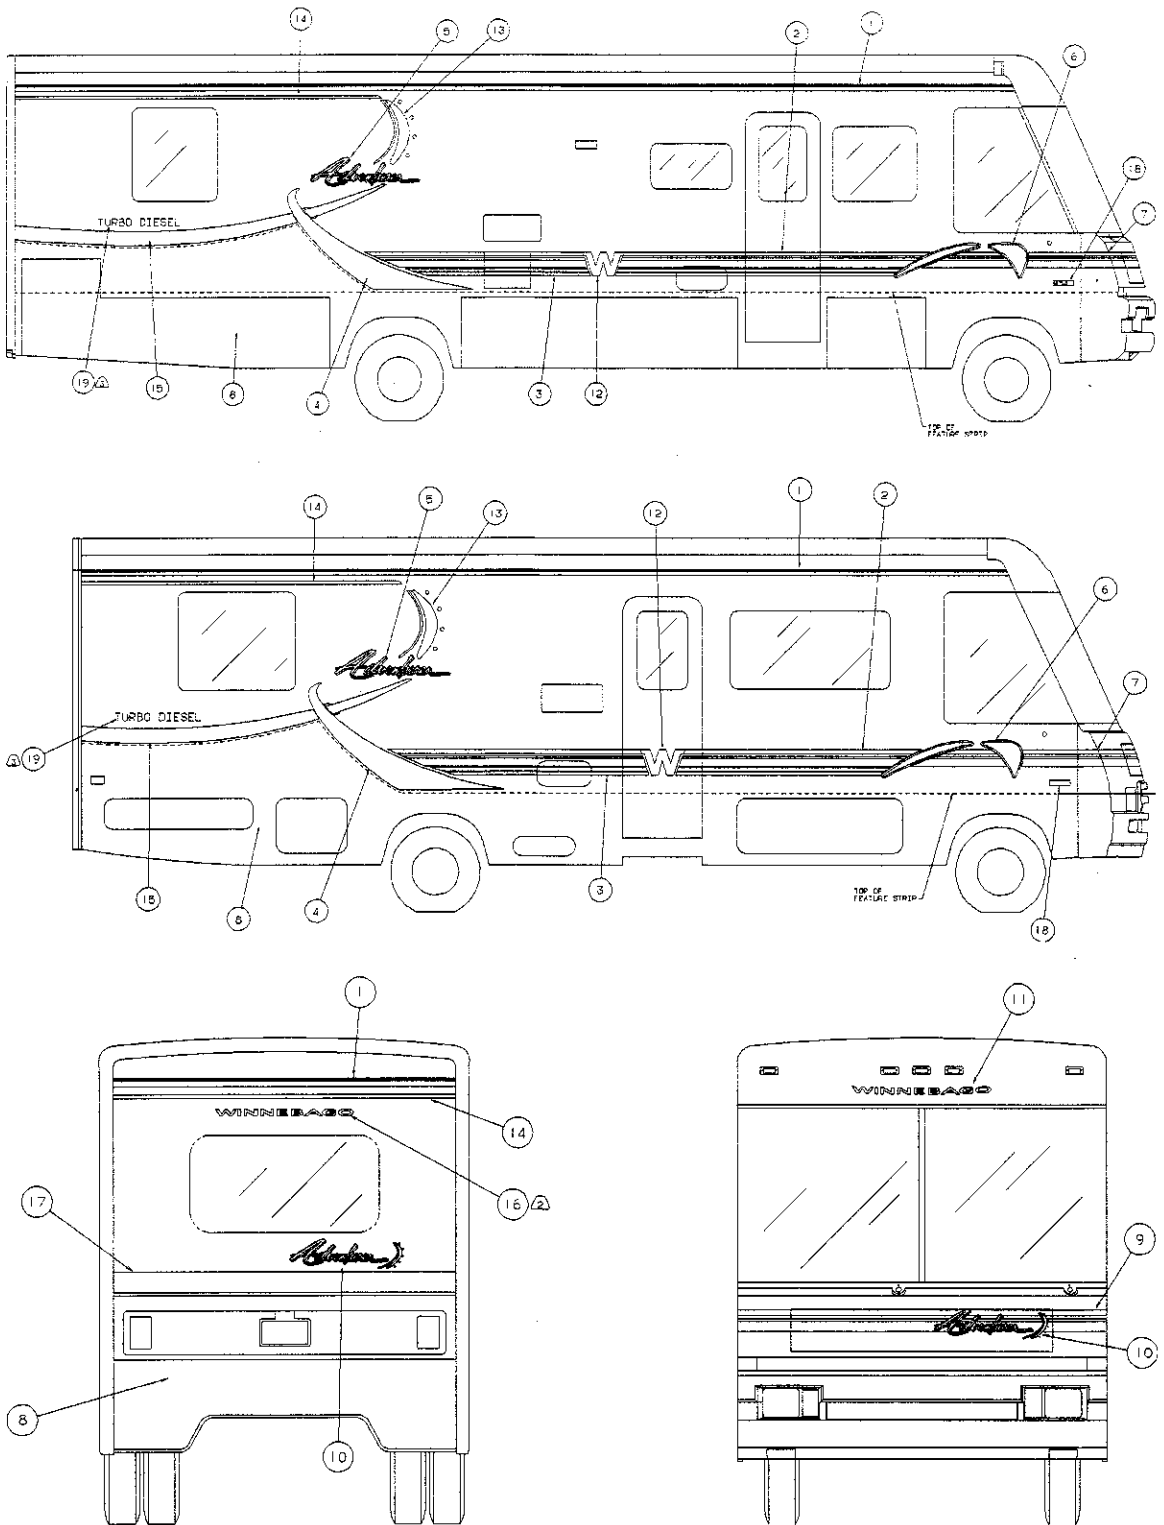

Winnebago Industries Service Training Dupont® Paint Codes

ADVENTURER

Winnebago Industries Service Training Dupont® Paint Codes

Main Body Color

Color	Dupont #
Bright White	B8951

Accent Color

Exterior Film Graphics - Interior Color Code H17-Botanical and H23-Oak Leaf

Color	Placement	Dupont #
Umbra Brown	Lower Sidewall	F2529

Exterior Film Graphics - Interior Color Code H-18-North Star, H19-Zepher, and H25-Easton Interiors

Color	Placement	Dupont #
Super Blue	Lower Sidewall	F1915

Exterior Film Graphics - Interior Color Code H17-Botanical and H23-Oak Leaf

Callout #	Color	Callout #	Color
1	Ivy Green Met. Light Briar Brown Met.	11	Pine Green Met.
2	Pine Green Met. Ivy Green Met. Dark Blue Met.	12	Pine Green Met.
3	Light Briar Brown Met. Pine Green Met.	13	Dark Blue Met. Pine Green Met. Light Briar Brown Met.
4	Dark Blue Met. Pine Green Met.	14	Dark Blue Met.
5	Bright. White Dark Blue Met. Light Briar Brown Met.	15	Pine Green Met. Light Briar Brown Met.
6	Dark Blue Met. Bright. White	16	Pine Green Met.
7	Pine Green Met. Ivy Green Met. Dark Blue Met.	17	Light Briar Brown Met.
8	Paint-Umbra Brown	18	Black Off White M. Gray S. Red
9	Pine Green Met. Ivy Green Met. Dark Blue Met.	19	Dark Blue Met. (Diesel Units Only)
10	Bright. White Dark Blue Met. Pine Green Met. Light Briar Brown Met.