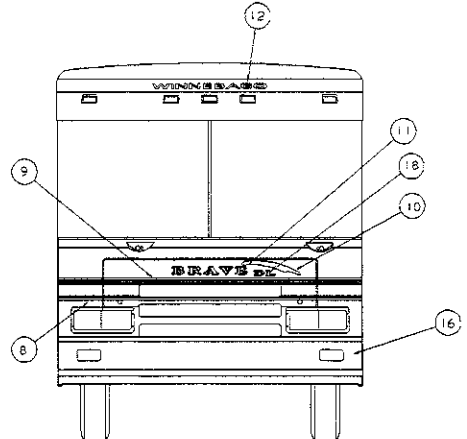

BRAVE

Main Body Color

Color	Dupont #
Bright White	B8951

Accent Color

Color	Placement	Dupont #
Delft Blue	Lower Sidewall	F1919

Winnebago Industries Service Training Dupont® Paint Codes

Exterior Film Graphics