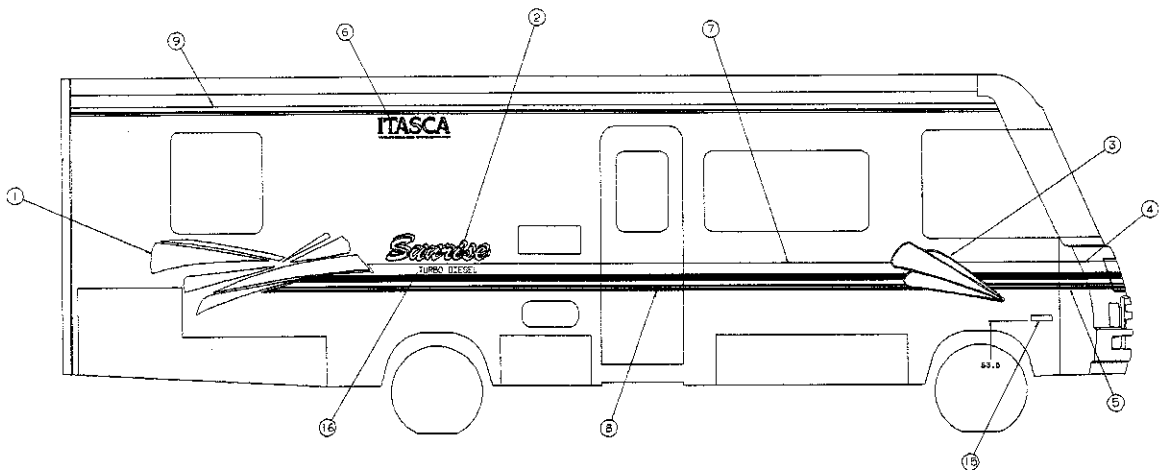

Winnebago Industries Service Training Dupont® Paint Codes

SUNRISE

Winnebago Industries Service Training Dupont® Paint Codes

Main Body Color

Color	Dupont #
Bright White	B8951

Accent Color

Color	Placement	Dupont #
Umбра	Lower Sidewall	F2529

Exterior Film Graphics

Callout #	Color	Callout #	Color
1	Shale Blue Amethyst Frost Majestic Purple Umбра Brown	9	Majestic Purple Umбра Brown
2	Amethyst Frost Majestic Purple Umбра Brown Bright White	10	Amethyst Frost Bright White
3	Shale Blue Amethyst Frost Majestic Purple Umбра Brown Bright White	11	Shale Blue Amethyst Frost Majestic Purple Umбра Brown Bright White
4	Majestic Purple	12	Amethyst Frost Majestic Purple Umбра Brown
5	Shale Blue Amethyst Frost Umбра Brown	13	Majestic Purple
6	Amethyst Frost Bright White	14	Shale Blue Amethyst Frost Umбра Brown
7	Majestic Purple	15	Black Off White Met Gray Spectra Red
8	Shale Blue Amethyst Frost Umбра Brown	16	Bright White

Color	Film #	Dupont Code
Majestic Purple Metallic	7112	F0740
Amethyst Frost Metallic	9059	RM012
Shale Blue Metallic	7059	F0744
Umбра Brown	4041	F2529