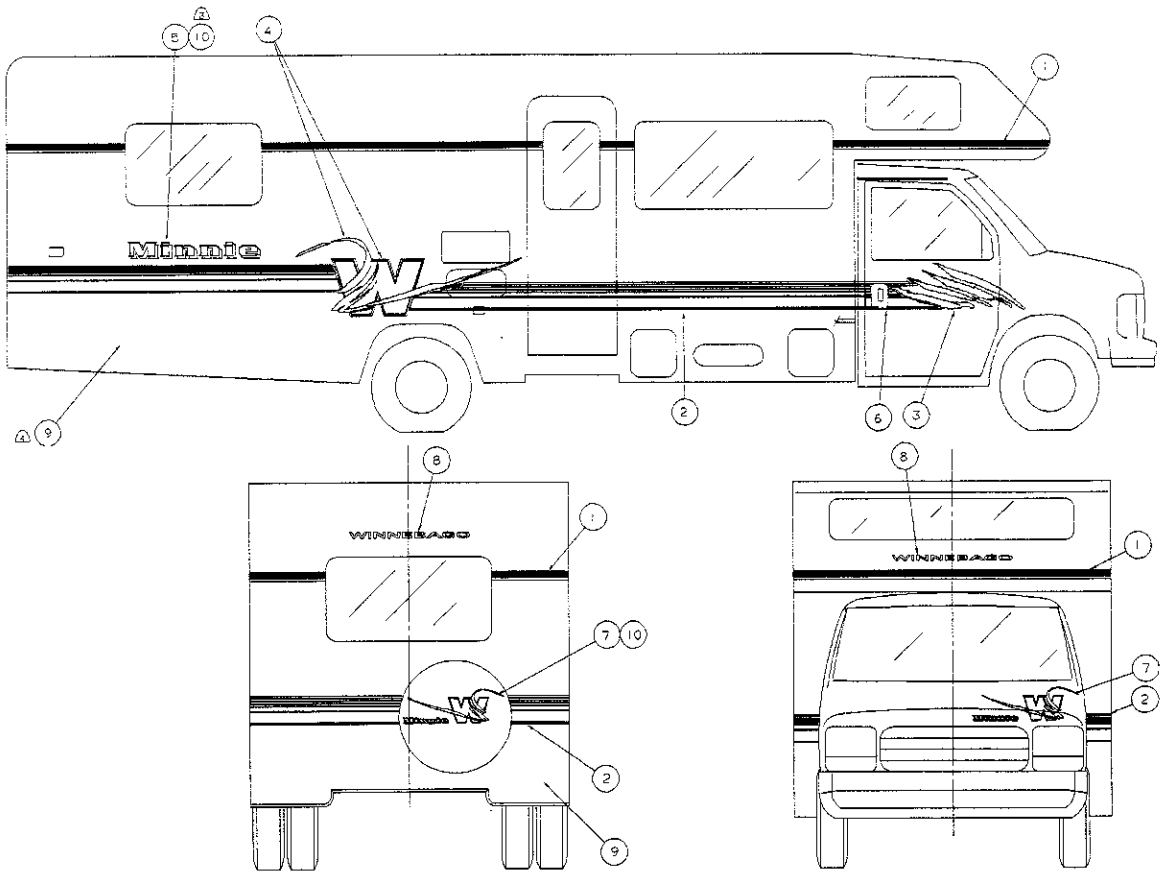

Winnebago Industries Service Training Dupont® Paint Codes

MINNIE

Main Body Color

Color	Dupont #
Bright White	B8951

Accent Color

Color	Placement	Dupont #
Light Silver Met. (Japan Export Only)	Lower Sidewall	F2573