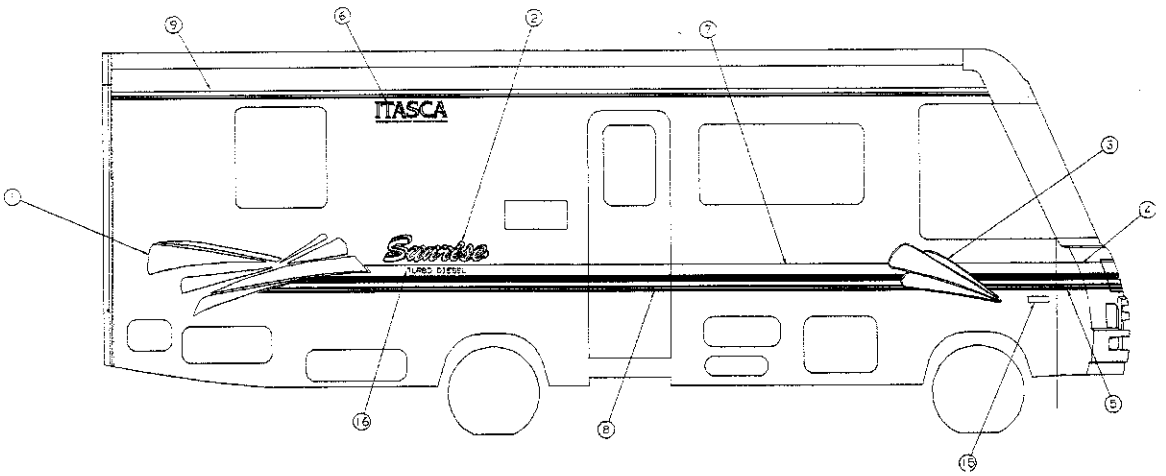

Winnebago Industries Service Training Dupont® Paint Codes

SUNRISE

Winnebago Industries Service Training Dupont® Paint Codes

Main Body Color

Color	Dupont #
Bright White	B8951

Accent Color

Color	Placement	Dupont #
Umбра	Lower Sidewall	F2529

Exterior Film Graphics

Callout #	Color	Callout #	Color
1	Shale Blue Amethyst Frost Majestic Purple Umбра Brown	9	Majestic Purple Umбра Brown
2	Amethyst Frost Majestic Purple Umбра Brown Bright White	10	Amethyst Frost Bright White
3	Shale Blue Amethyst Frost Majestic Purple Umбра Brown Bright White	11	Shale Blue Amethyst Frost Majestic Purple Umбра Brown Bright White
4	Majestic Purple	12	Amethyst Frost Majestic Purple Umбра Brown
5	Shale Blue Amethyst Frost Umбра Brown	13	Majestic Purple
6	Amethyst Frost Bright White	14	Shale Blue Amethyst Frost Umбра Brown
7	Majestic Purple	15	Black Off White Met Gray Spectra Red
8	Shale Blue Amethyst Frost Umбра Brown	16	Bright White

Color	Film #	Dupont Code
Majestic Purple Metallic	7112	F0740
Amethyst Frost Metallic	9059	RM012
Shale Blue Metallic	7059	F0744
Umбра Brown	4041	F2529