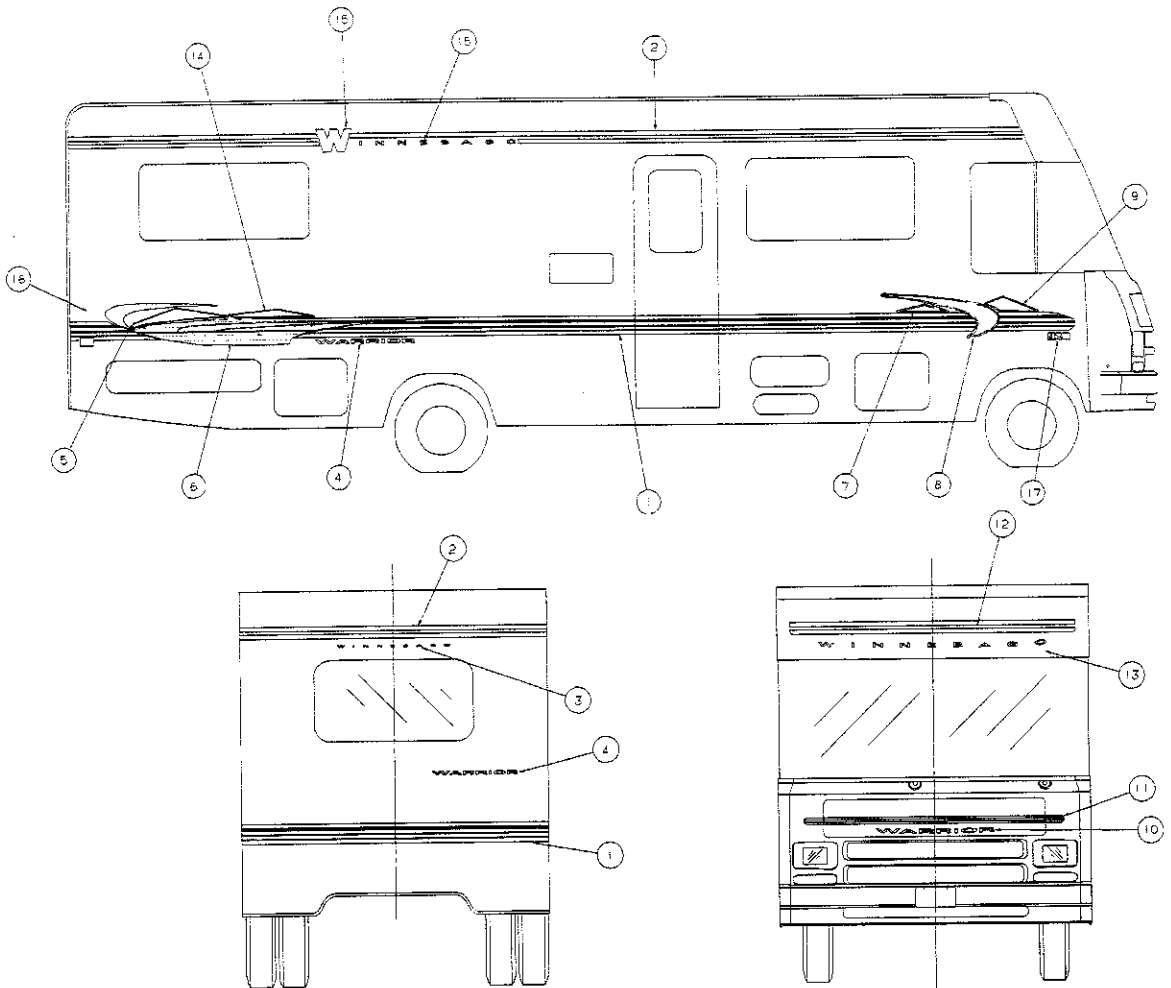

WARRIOR

Main Body Color

Color	Dupont #
Bright White	B8951

Accent Color

Color	Placement	Dupont #
None