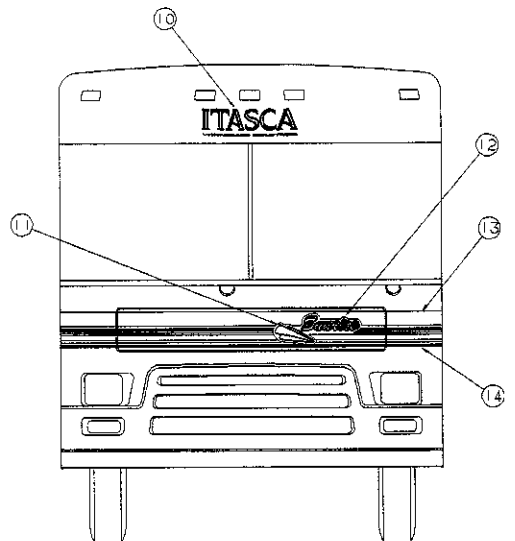

Winnebago Industries Service Training Dupont® Paint Codes

SUNRISE

Winnebago Industries Service Training Dupont® Paint Codes

Main Body Color

Color	Dupont #
Bright White	B8951

Accent Color

Color	Placement	Dupont #
Umбра	Lower Sidewall	F2529

Exterior Film Graphics

Callout #	Color	Callout #	Color
1	Shale Blue Amethyst Frost Majestic Purple Umбра Brown	9	Majestic Purple Umбра Brown
2	Amethyst Frost Majestic Purple Umбра Brown Bright White	10	Amethyst Frost Bright White
3	Shale Blue Amethyst Frost Majestic Purple Umбра Brown Bright White	11	Shale Blue Amethyst Frost Majestic Purple Umбра Brown Bright White
4	Majestic Purple	12	Amethyst Frost Majestic Purple Umбра Brown
5	Shale Blue Amethyst Frost Umбра Brown	13	Majestic Purple
6	Amethyst Frost Bright White	14	Shale Blue Amethyst Frost Umбра Brown
7	Majestic Purple	15	Black Off White Met Gray Spectra Red
8	Shale Blue Amethyst Frost Umбра Brown	16	Bright White

Color	Film #	Dupont Code
Majestic Purple Metallic	7112	F0740
Amethyst Frost Metallic	9059	RM012
Shale Blue Metallic	7059	F0744
Umбра Brown	4041	F2529